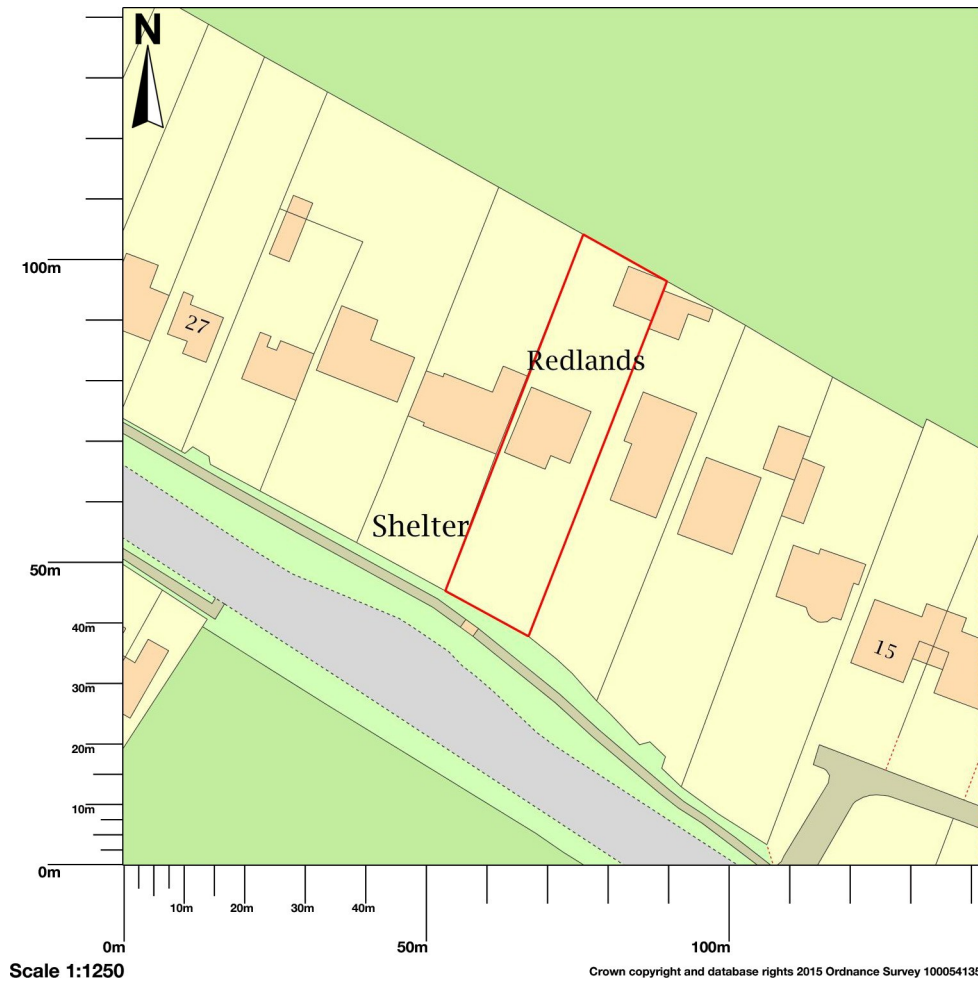

21a, Merrybent, Darlington, DL2 2LB

Map area bounded by: 424496,514386 424638,514528. Produced on 29 July 2019 from the OS National Geographic Database. Reproduction in whole or part is prohibited without the prior permission of Ordnance Survey. © Crown copyright 2019. Supplied by UKPlanningMaps.com a licensed OS partner (100054135). Unique plan reference: p2buk/372135/505209