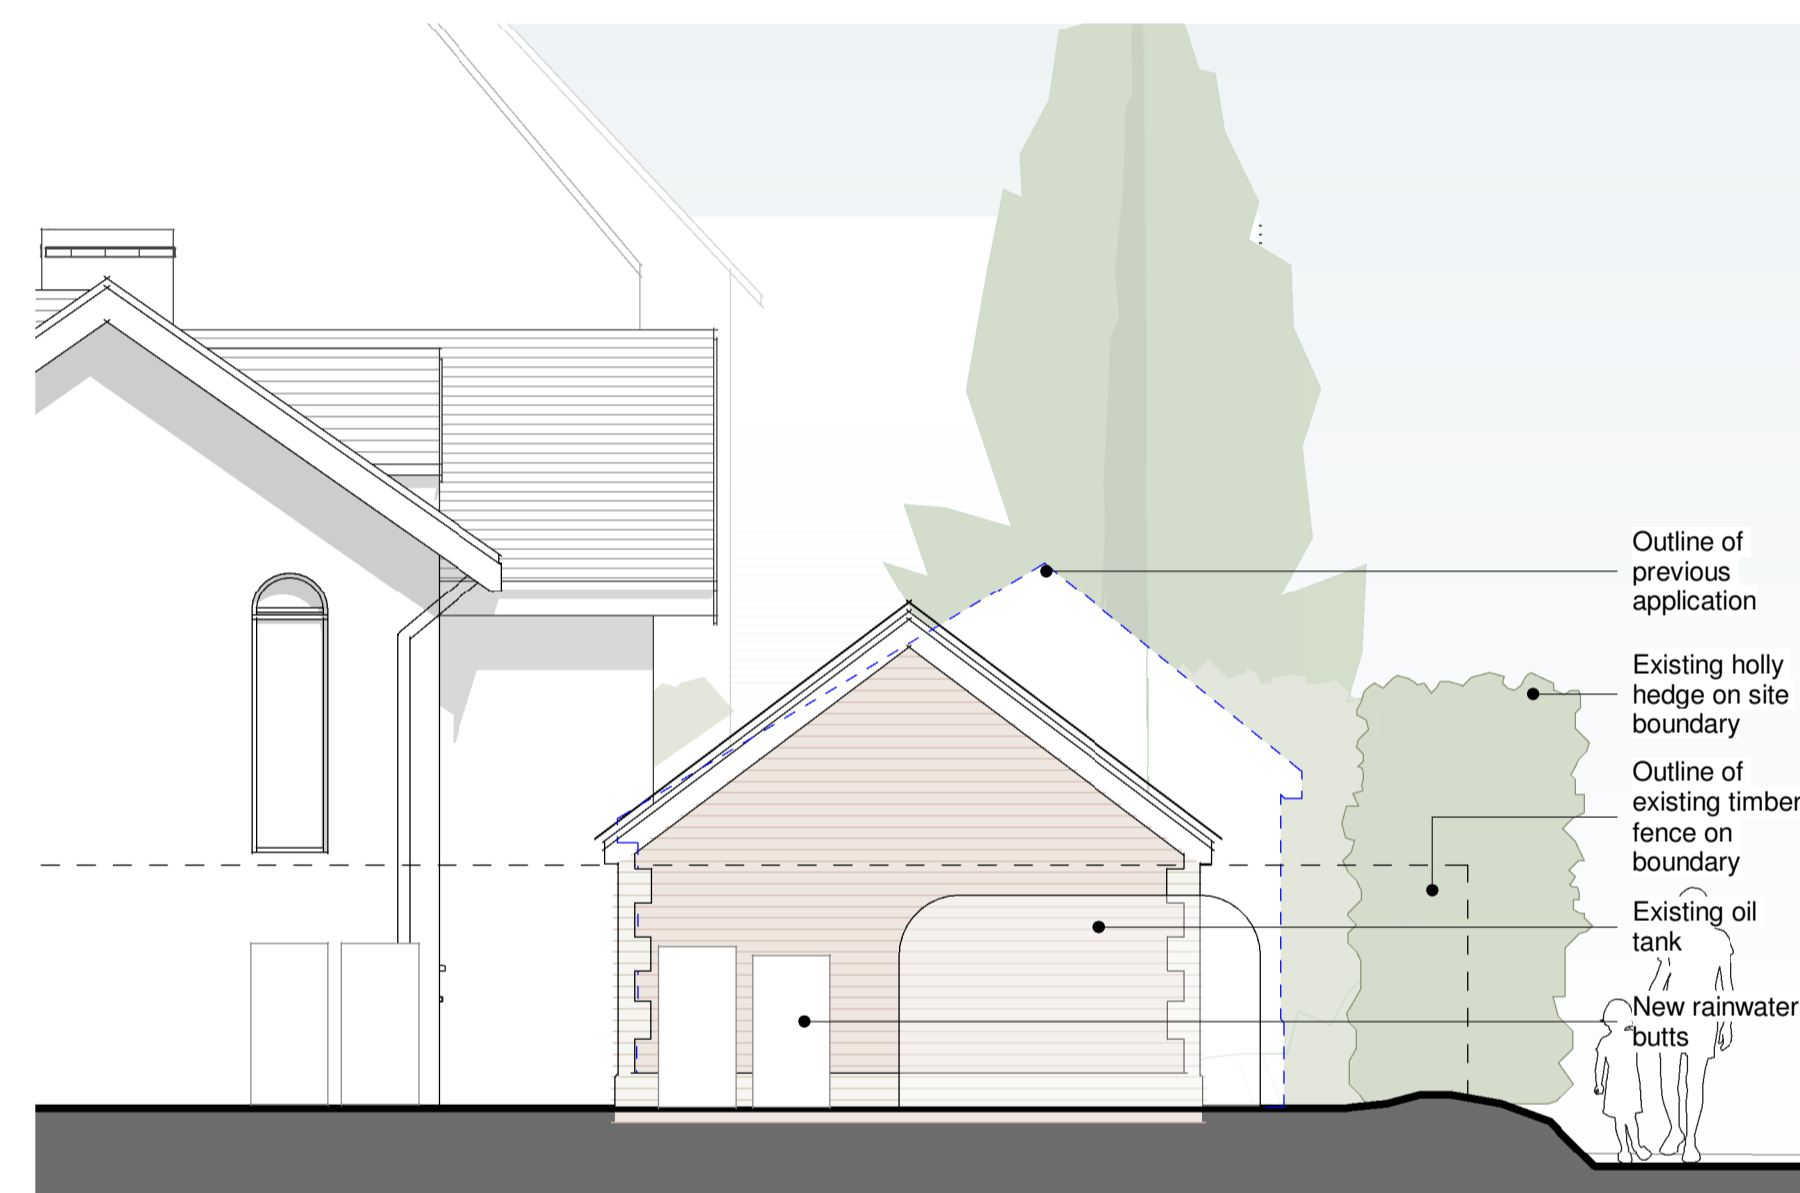

Proposed North Elevation
1:50

Proposed West Elevation
1:50

Proposed East Elevation
1:50

Proposed South Elevation
1:50

Project
Gate Lodge,
Church Road,
Tattingstone, IP9 2NA
Title
Proposed Elevations

Project N^o Drawing N^o Revision
2209 - 0400 **P03**
Scale - unless otherwise stated Status Issued For
1 : 50 @ A1 PLANNING