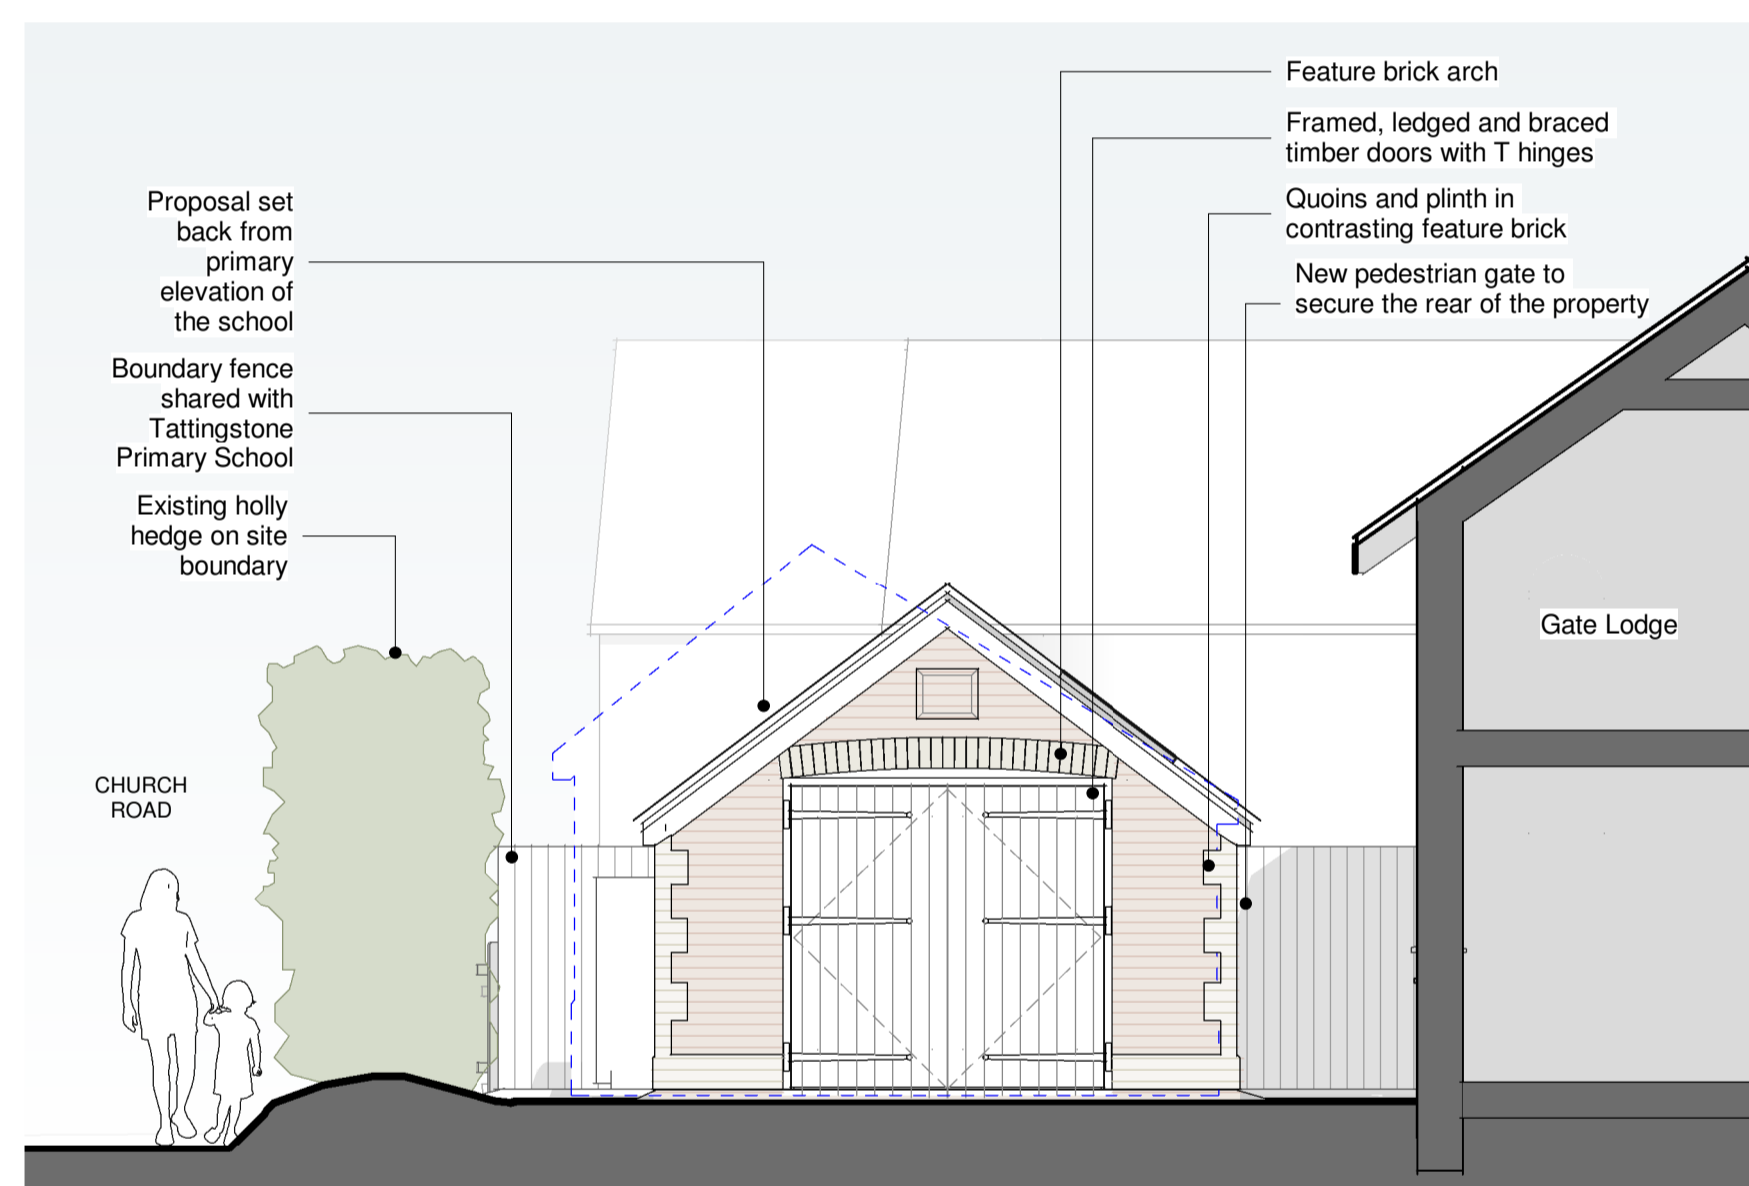

Proposed North Elevation
1:50

Proposed West Elevation
1:50

Proposed East Elevation
1:50

Proposed South Elevation
1:50

Project
Gate Lodge,
Church Road,
Tattingstone, IP9 2NA
Title
Proposed Elevations

Project N^o Drawing N^o Revision
2209 - 0400 **P03**
Scale - unless otherwise stated Status Issued For
1 : 50 @ A1 PLANNING