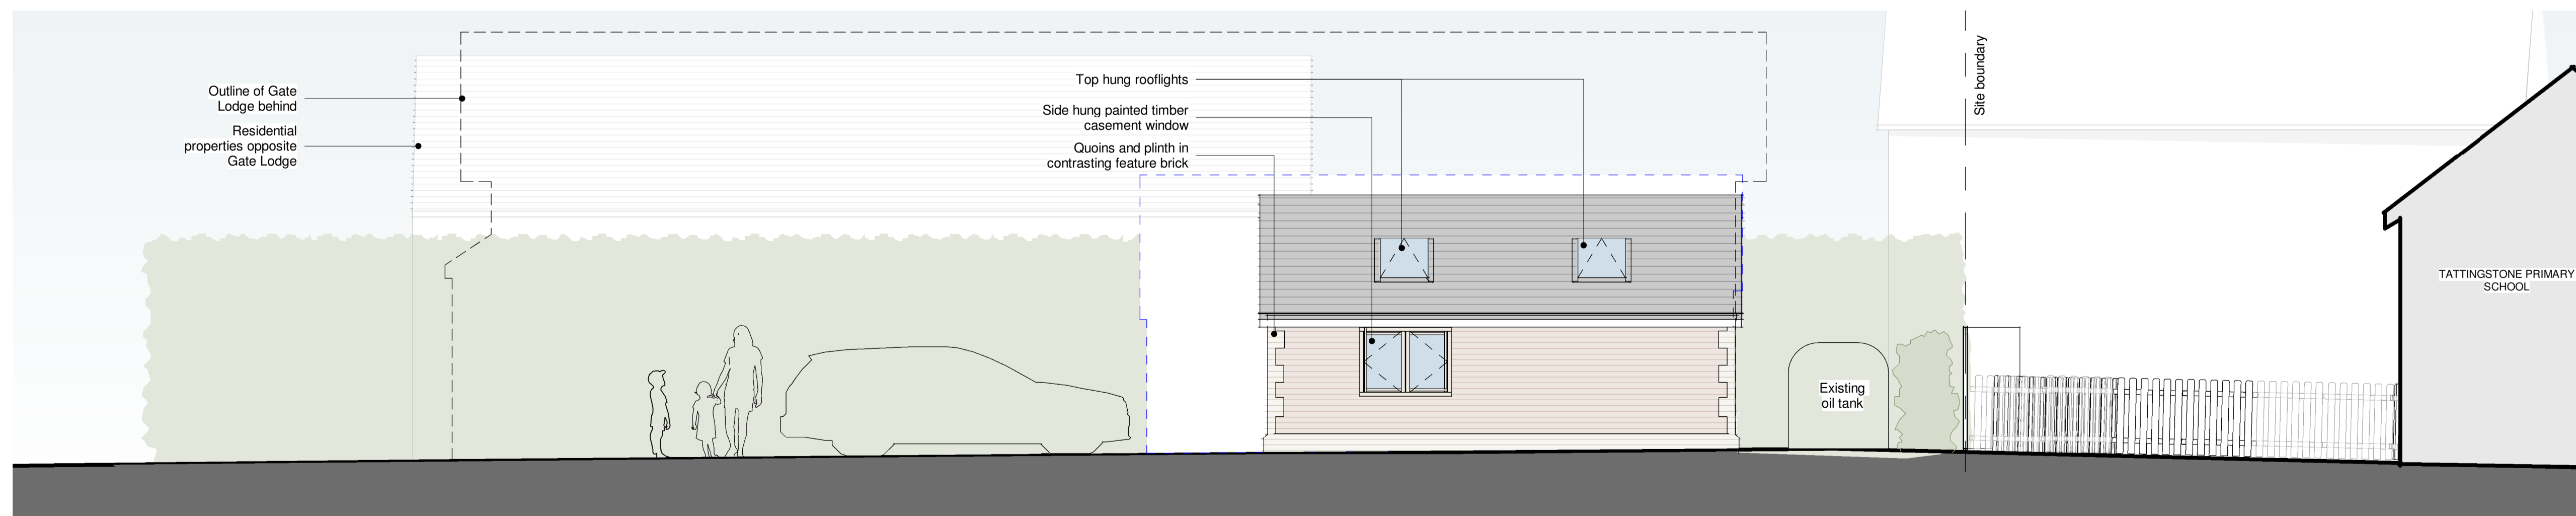

Proposed North Elevation
1:50

Proposed West Elevation
1:50

Proposed East Elevation
1:50

Proposed South Elevation
1:50

Project
Gate Lodge,
Church Road,
Tattingstone, IP9 2NA
Title
Proposed Elevations

Project N^o Drawing N^o Revision
2209 - 0400 **P03**
Scale - unless otherwise stated Status Issued For
1 : 50 @ A1 PLANNING