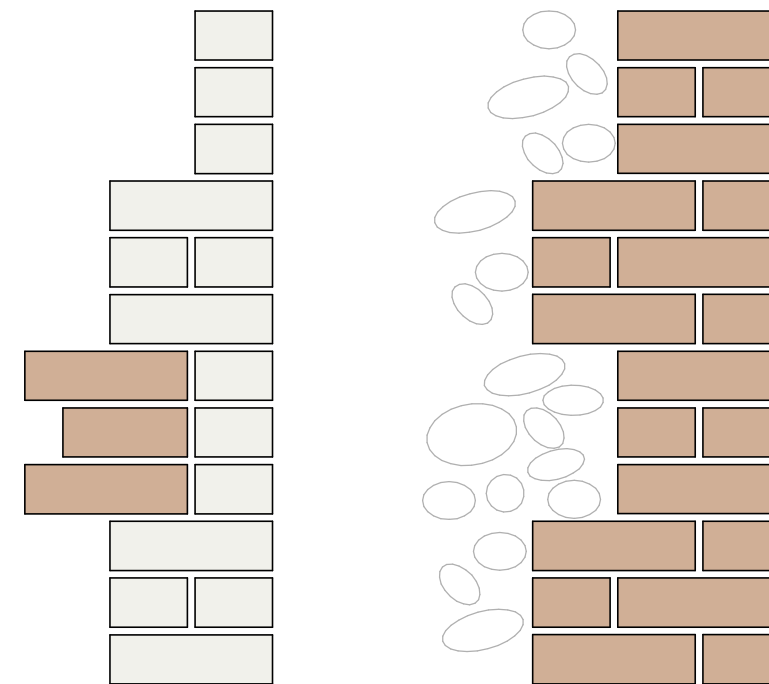

02 - The Old Rectory

03 - The Old Rectory Cottages

03 - The Old Rectory Cottages

The Old Rectory

NO DIMENSIONS TO BE SCALED FROM THIS DRAWING
This document references the following file:

Revisions	Date	Drawn	Chk'd
P01	Pre-app	28/11/21	LG
P02	Planning Submission	25/06/22	LG

Gate Lodge (01) originally served the Old Rectory (02). The map shows the original connection between the buildings (04) and the new connection via the village road (05). The hierarchy of details between the buildings and their original relationship informed the proposed design.