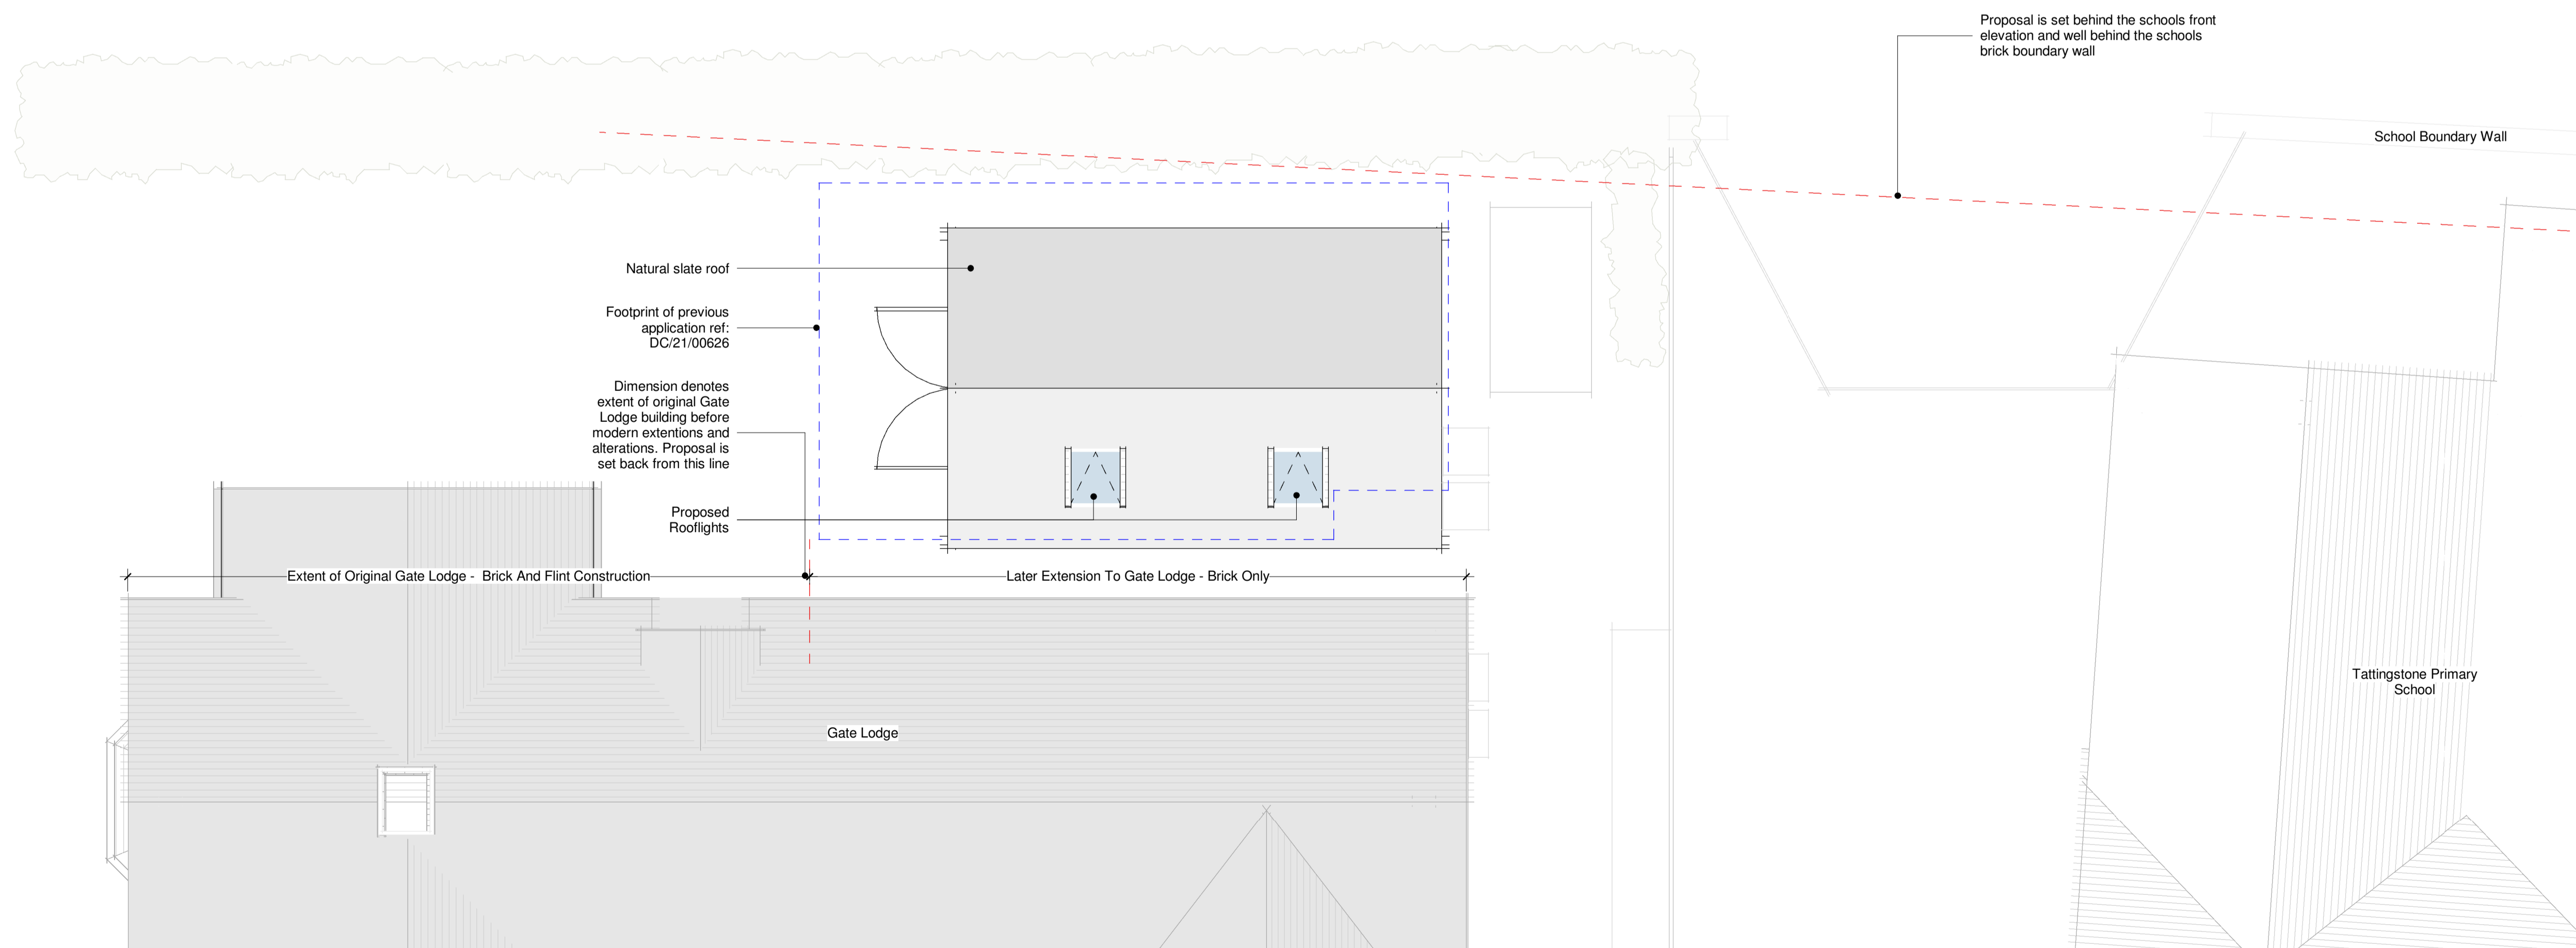

PROPOSED GROUND FLOOR PLAN

PROPOSED ROOF PLAN

Scale 1:50

Project
Gate Lodge,
Church Road,
Tattingstone, IP9 2NA
Title

Proposed Plans

Project N^o Drawing N^o Revision

2209 - 0300

P01

Scale - unless otherwise stated Status Issued For

1 : 50 @ A1 Planning