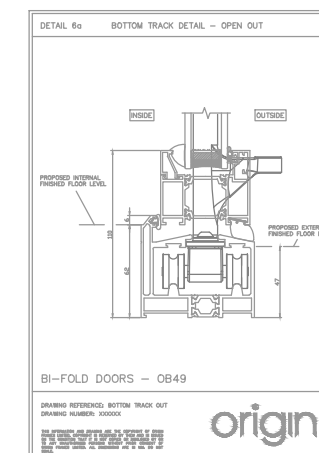

# ORIGIN ALUMINIUM FRAMED SINGLE DOOR TO SIDE AND TRANSOM LIGHT - A3

ELEVATION

SCALE - 1:20