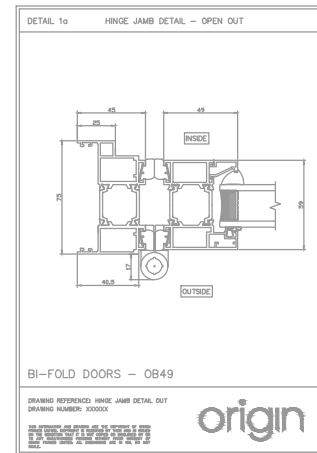

# ORIGIN ALUMINIUM FRAMED SINGLE DOOR TO SIDE AND TRANSOM LIGHT - A3

ELEVATION

SCALE - 1:20