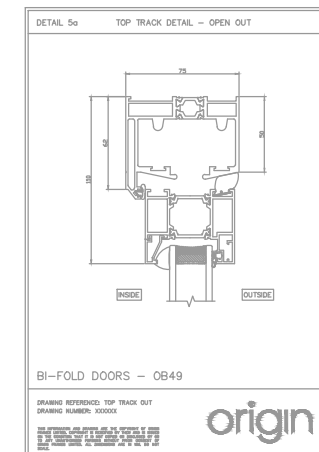

# ORIGIN ALUMINIUM FRAMED SINGLE DOOR TO SIDE AND TRANSOM LIGHT - A3

ELEVATION

SCALE - 1:20