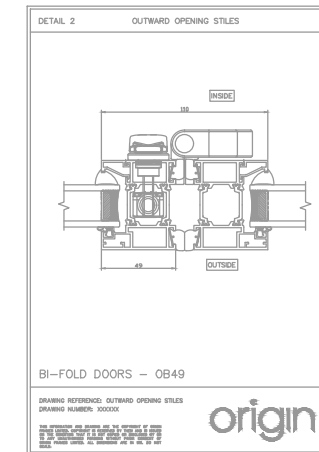

# ORIGIN ALUMINIUM FRAMED SINGLE DOOR TO SIDE AND TRANSOM LIGHT - A3

ELEVATION

SCALE - 1:20