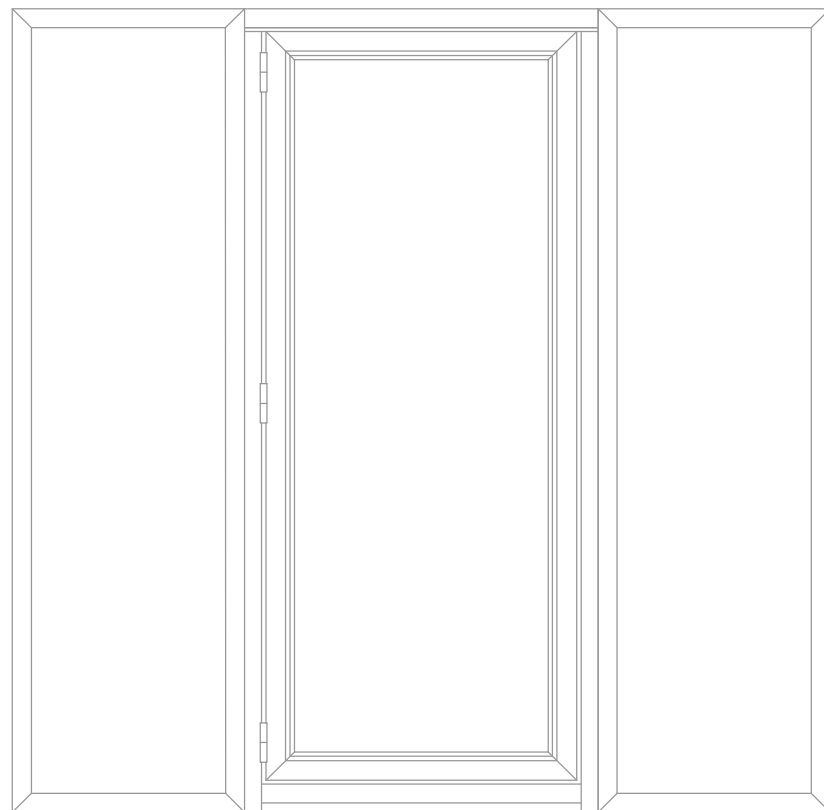

# ORIGIN ALUMINIUM FRAMED SINGLE DOOR TO SIDE AND TRANSOM LIGHT - A3

ELEVATION

SCALE - 1:20