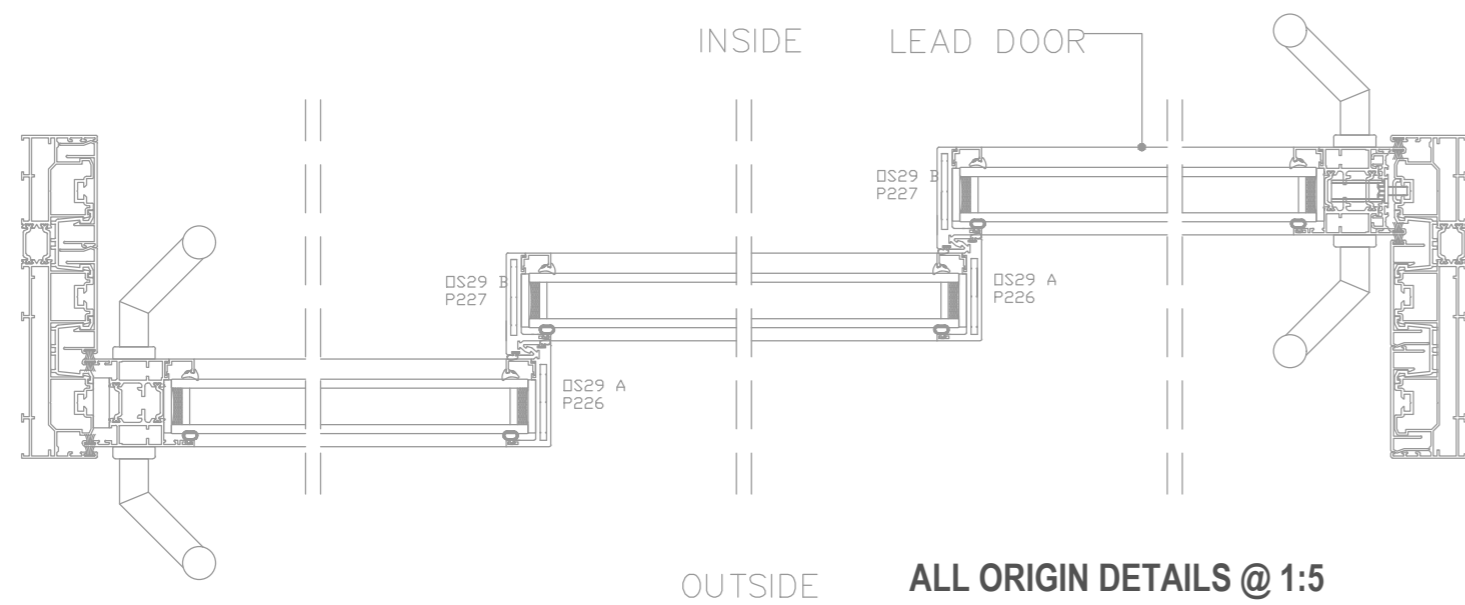

ORIGIN ALUMINIUM FRAMED SLIDING DOORS (REV A - PREVIOUSLY BIFOLDS) - A2

Section Drawing:
Triple Frame - Top Track

Section Drawing:
Triple Frame - Locking Jamb

Section Drawing:
Triple Frame - Fixed Jamb

Section Drawing:
Triple Frame - Bottom Threshold

OS29 Configuration Drawing:
3+0 (Sliding Left)

ALL ORIGIN DETAILS @ 1:5

ELEVATION

SCALE - 1:20