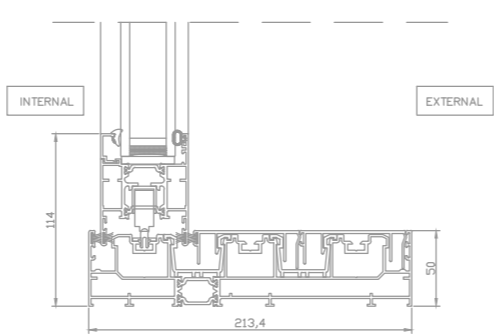

ORIGIN ALUMINIUM FRAMED SLIDING DOORS (REV A - PREVIOUSLY BIFOLDS) - A2

Section Drawing:
Triple Frame - Top Track

Section Drawing:
Triple Frame - Locking Jamb

Section Drawing:
Triple Frame - Fixed Jamb

Section Drawing:
Triple Frame - Bottom Threshold

OS29 Configuration Drawing:
3+0 (Sliding Left)

ALL ORIGIN DETAILS @ 1:5

ELEVATION

SCALE - 1:20