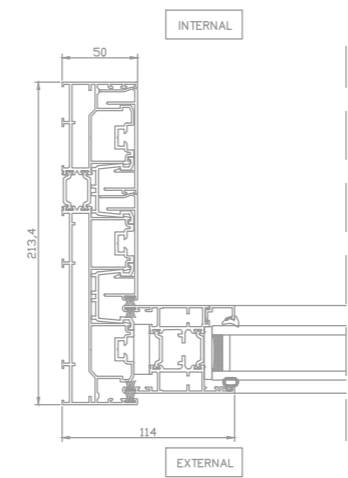

ORIGIN ALUMINIUM FRAMED SLIDING DOORS (REV A - PREVIOUSLY BIFOLDS) - A2

Section Drawing:
Triple Frame - Top Track

Section Drawing:
Triple Frame - Locking Jamb

Section Drawing:
Triple Frame - Fixed Jamb

Section Drawing:
Triple Frame - Bottom Threshold

OS29 Configuration Drawing:
3+0 (Sliding Left)

ALL ORIGIN DETAILS @ 1:5

ELEVATION

SCALE - 1:20