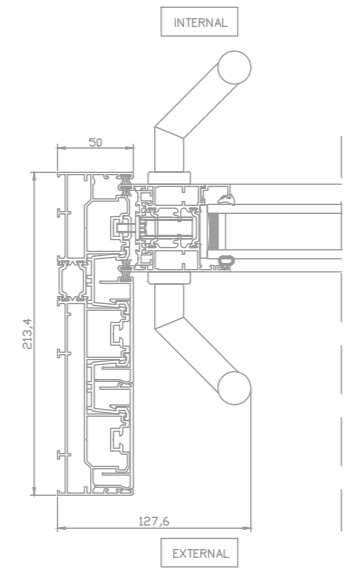

ORIGIN ALUMINIUM FRAMED SLIDING DOORS (REV A - PREVIOUSLY BIFOLDS) - A2

Section Drawing:
Triple Frame - Top Track

Section Drawing:
Triple Frame - Locking Jamb

Section Drawing:
Triple Frame - Fixed Jamb

Section Drawing:
Triple Frame - Bottom Threshold

OS29 Configuration Drawing:
3+0 (Sliding Left)

ALL ORIGIN DETAILS @ 1:5

ELEVATION

SCALE - 1:20