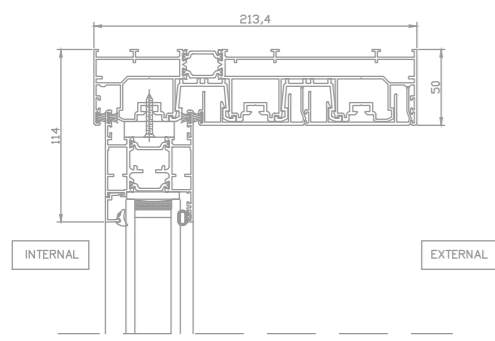

ORIGIN ALUMINIUM FRAMED SLIDING DOORS (REV A - PREVIOUSLY BIFOLDS) - A2

Section Drawing:
Triple Frame - Top Track

Section Drawing:
Triple Frame - Locking Jamb

Section Drawing:
Triple Frame - Fixed Jamb

Section Drawing:
Triple Frame - Bottom Threshold

OS29 Configuration Drawing:
3+0 (Sliding Left)

ALL ORIGIN DETAILS @ 1:5

ELEVATION

SCALE - 1:20