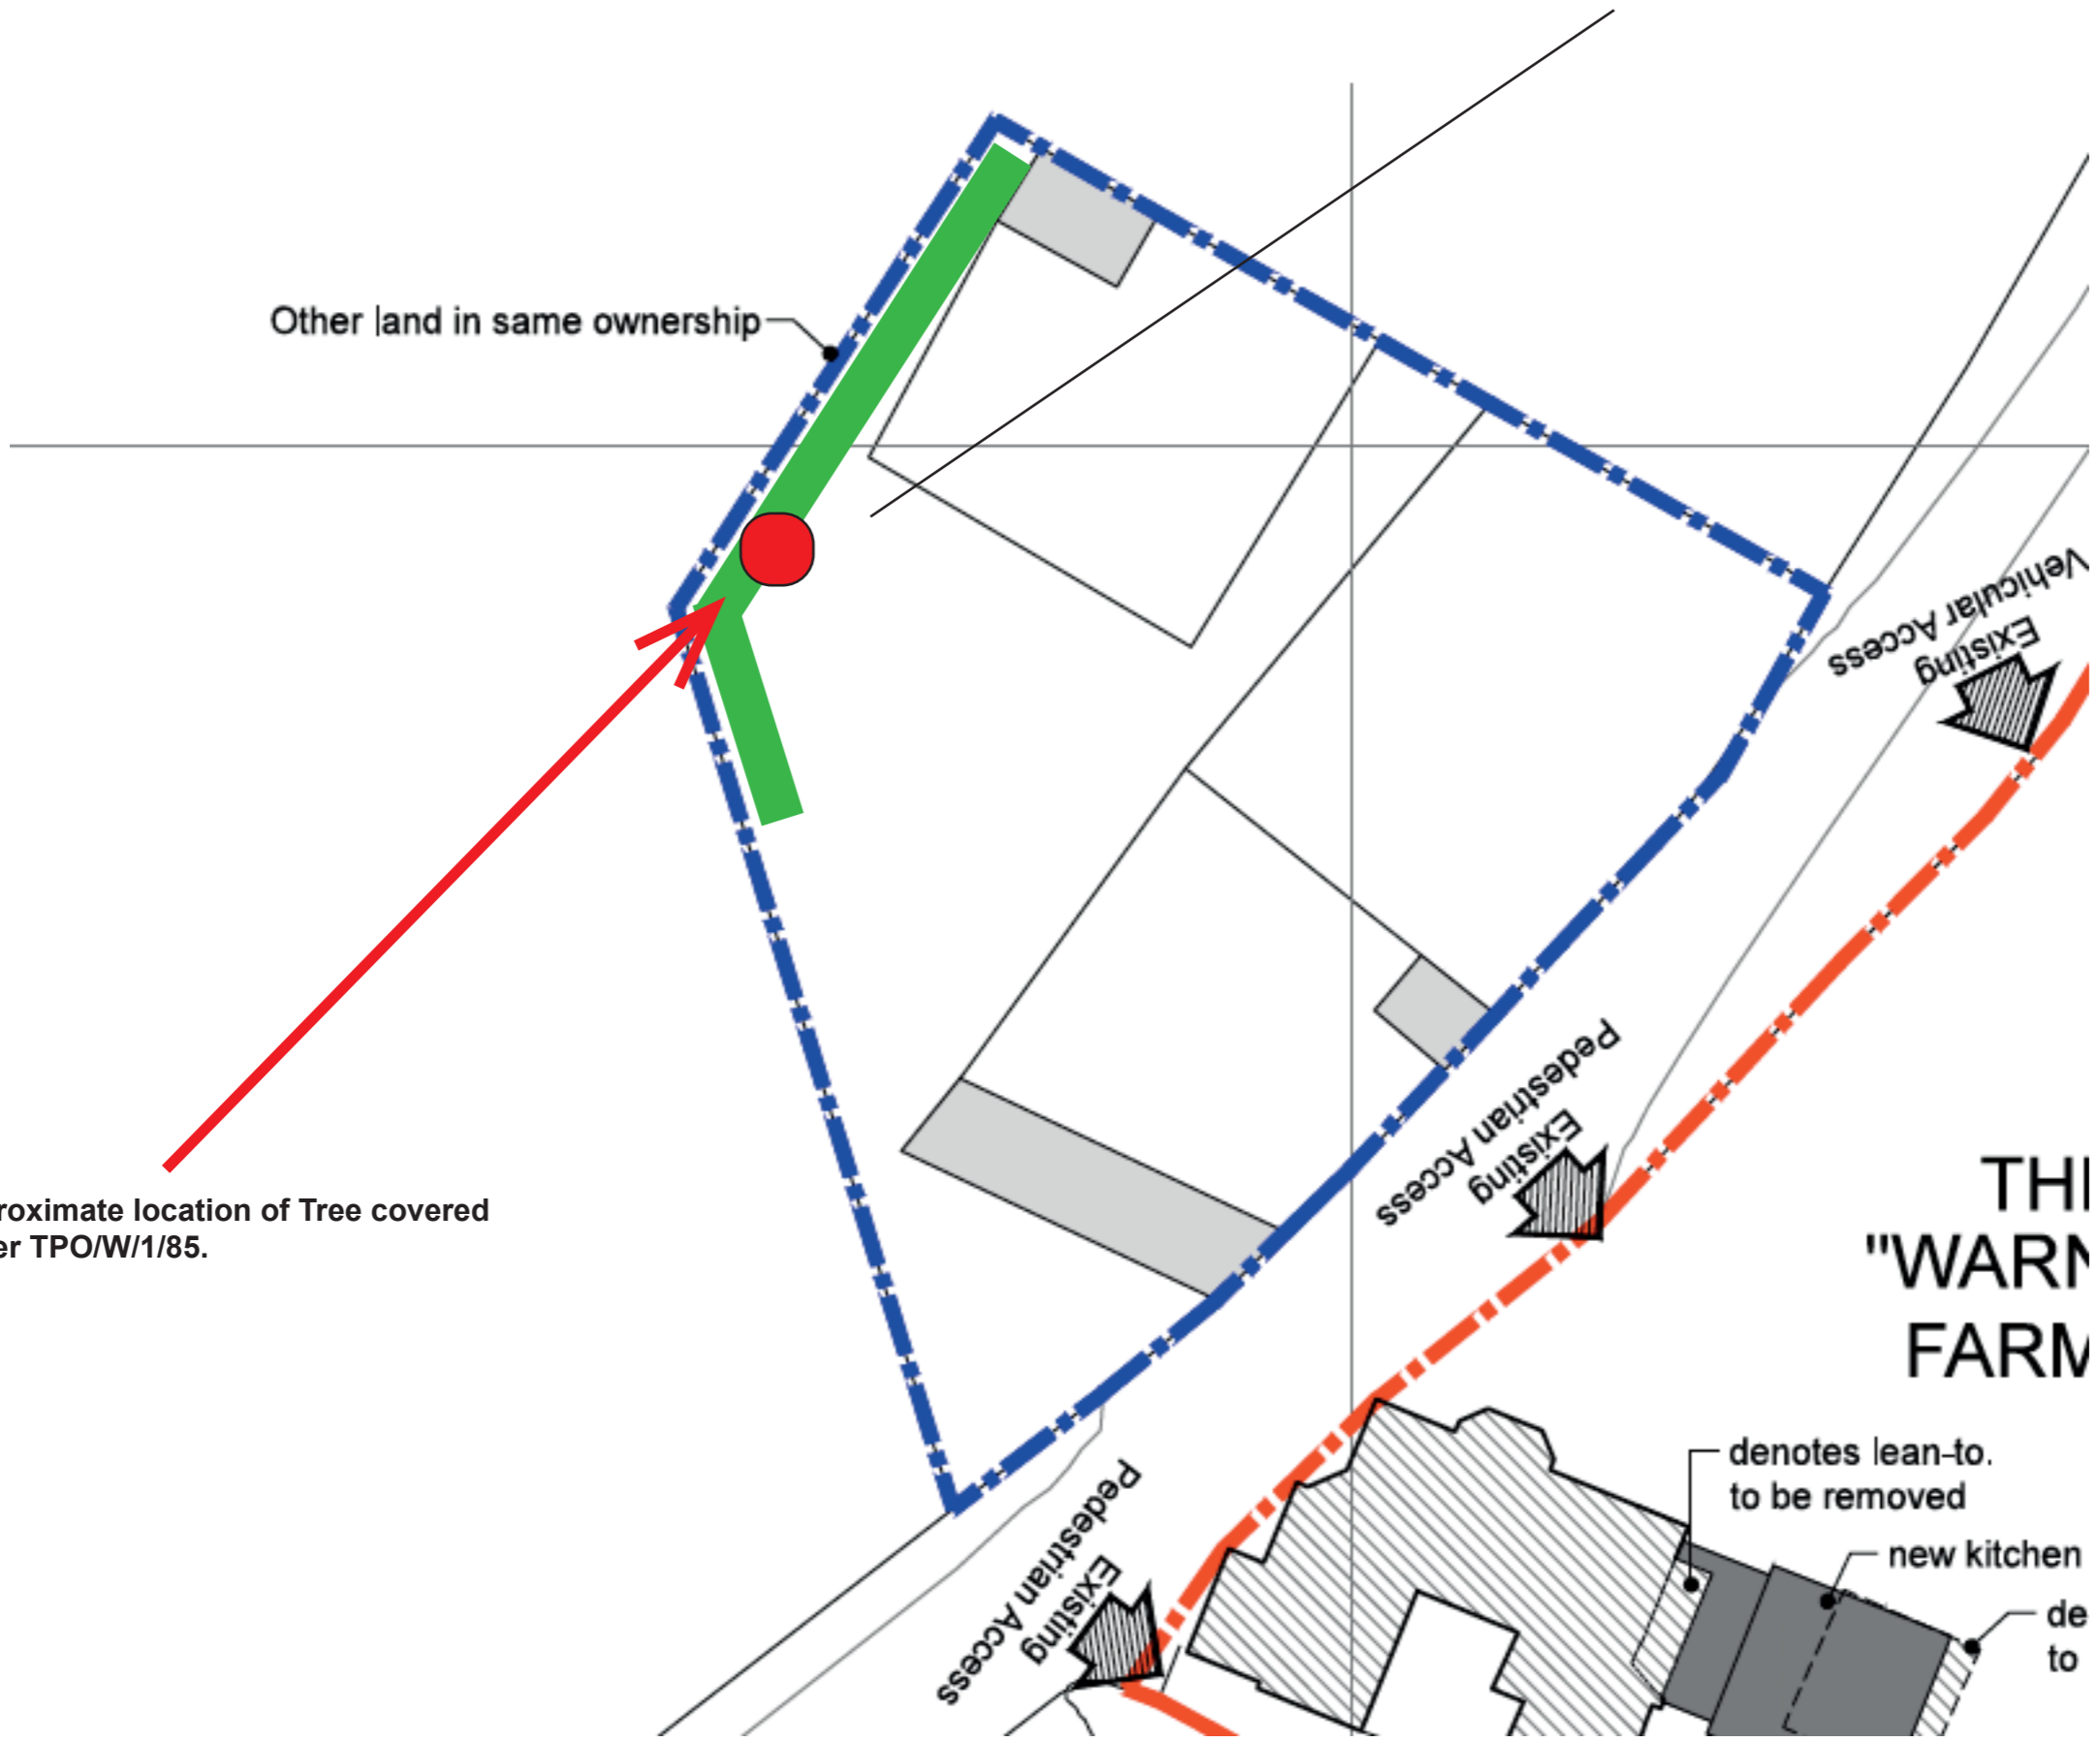

Leylandii Hedge

Other land in same ownership

Approximate location of Tree covered under TPO/W/1/85.

Date:	15th June 2022
Title:	Leylandii Removal (Block Plan)
Revision:	Version 1
Project Ref:	WCAMP-HEDGE1
Site Name:	Warningcamp Farm
Post Code:	BN18 9QX