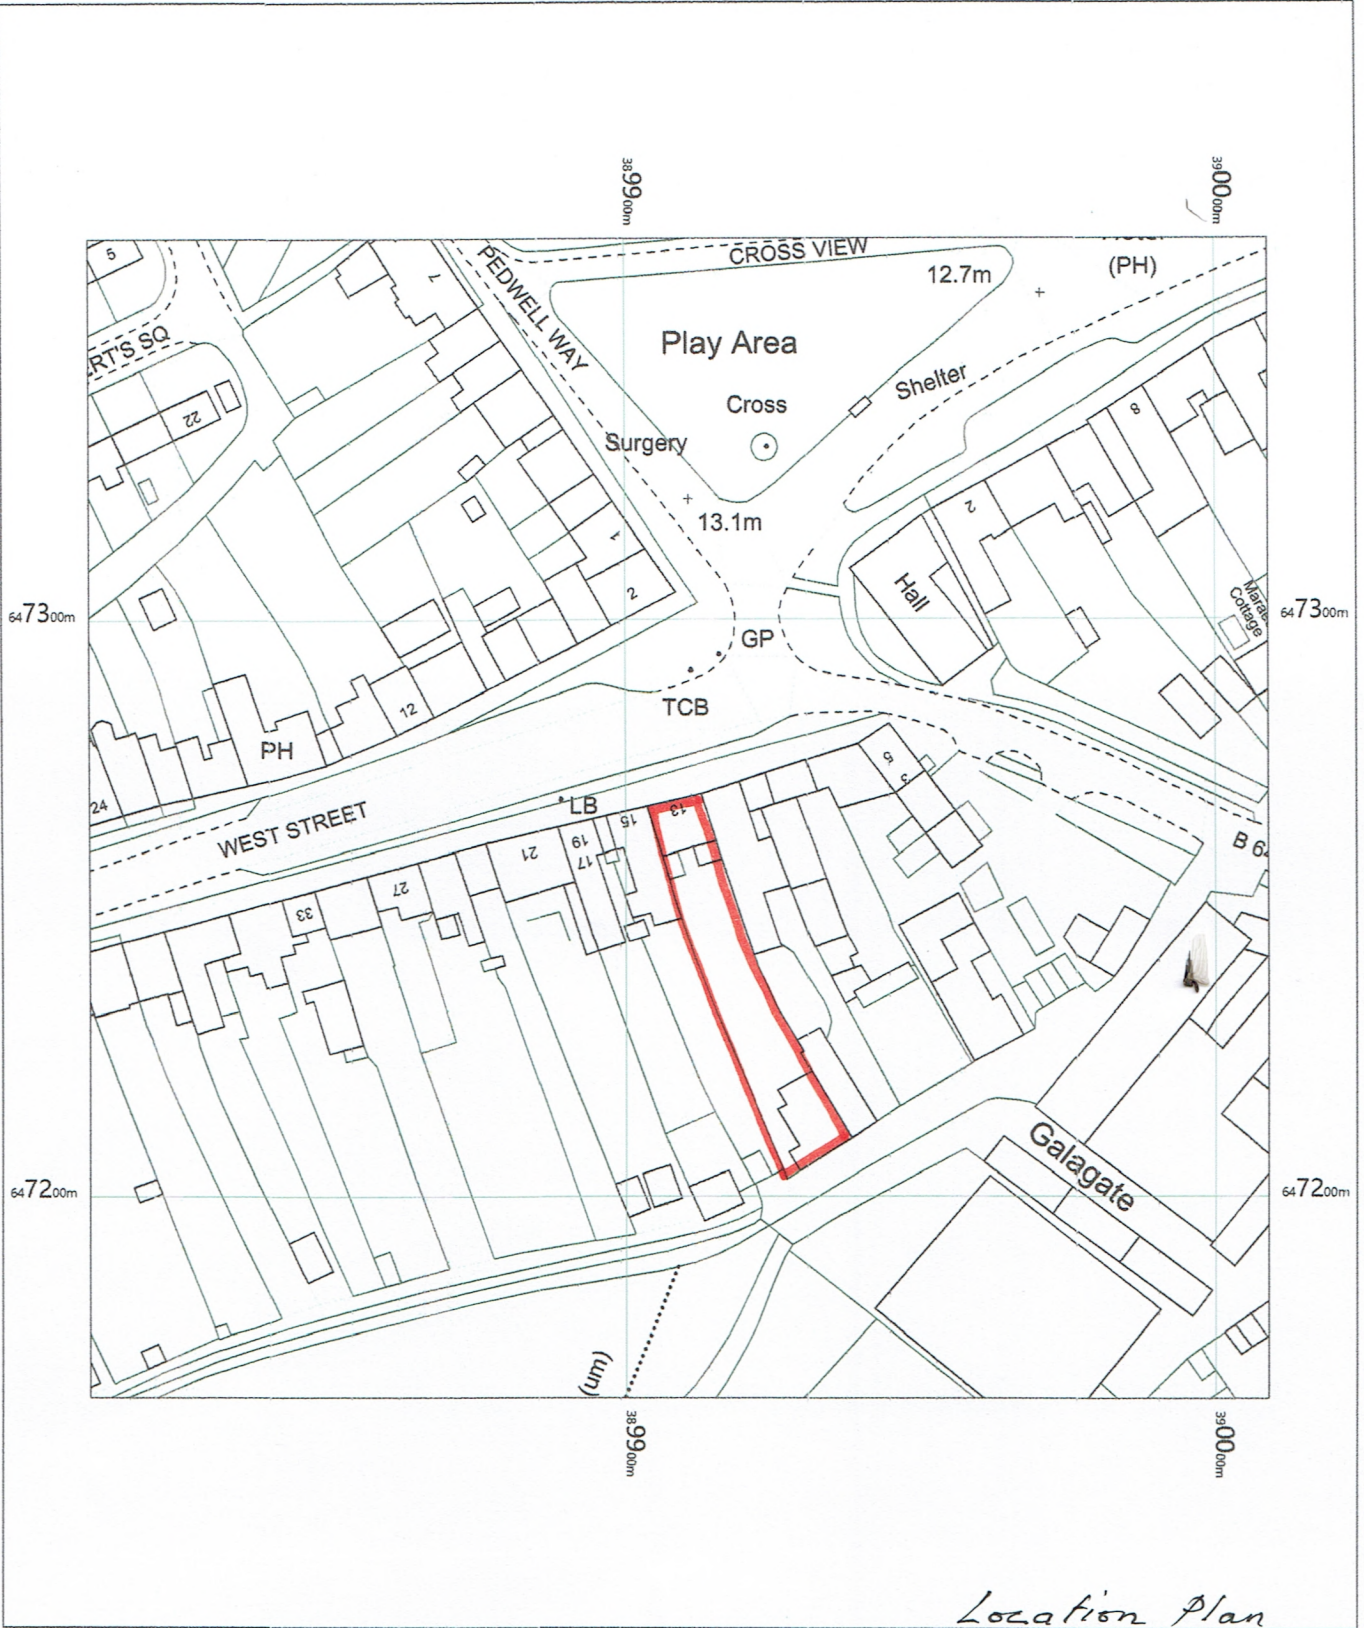

13 West Street, TD15 2LB

Location Plan
22/1050/1

13 West Street,
Berwick-Upon-Tweed,
Norham,
Northumberland
TD15 2LB

OS MasterMap 1250/2500/10000 scale
Wednesday, June 16, 2021, ID: MPMBW-00969889
www.blackwellmapping.co.uk

1:1250 scale print at A4, Centre: 389909 E, 647265 N

©Crown Copyright Ordnance Survey. Licence no. 100041041

BLACKWELL'S
MAPPING SERVICES
PERSONAL & PROFESSIONAL MAPPING
www.blackwellmapping.co.uk

TEL: 0800 151 2612
maps@blackwell.co.uk