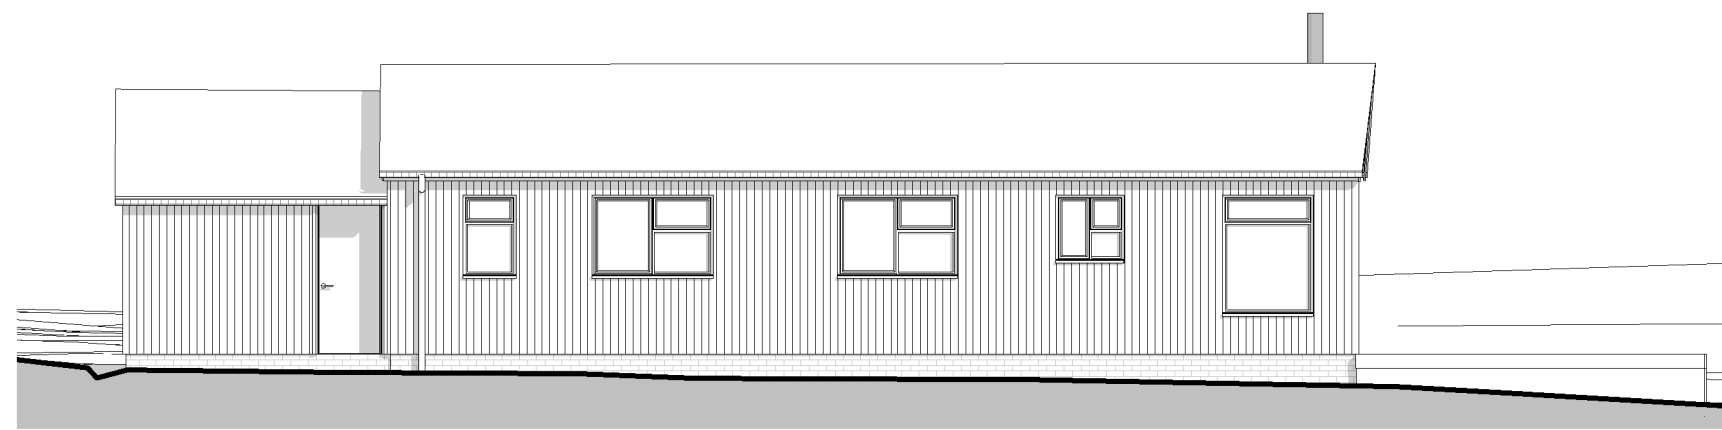

21083
EX 200

2022/05/06 SR
Scale: 1 : 100 @A3

Existing North Elevation - Mobile Home
1 : 100

Existing East Elevation - Mobile Home
1 : 100

Existing South Elevation - Mobile Home
1 : 100

Existing West Elevation - Mobile Home
1 : 100

Description

Manor Farm Dairy, Shepton Mallet
John & Sarah Cartledge

Existing Elevations

A 109 HIGH STREET, OXON-OX9 3DZ
T 01844 318 501
W www.LPalmerArchitects.com
E Studio@LPalmerArchitects.com