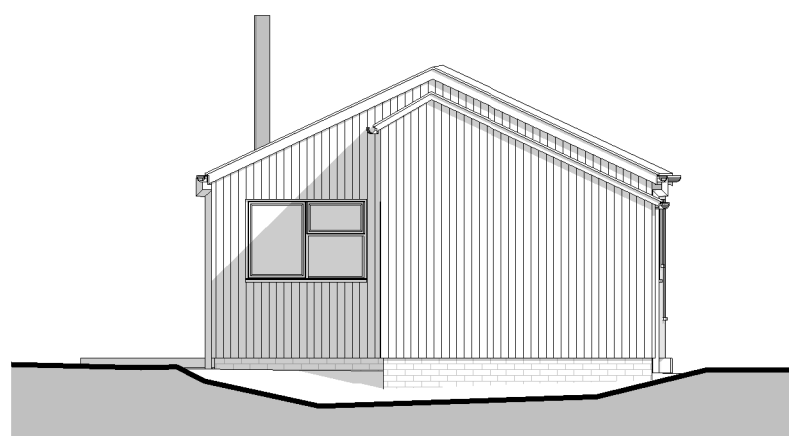

21083
EX 200

2022/05/06 SR
Scale: 1 : 100 @A3

Existing North Elevation - Mobile Home
1 : 100

Existing East Elevation - Mobile Home
1 : 100

Existing South Elevation - Mobile Home
1 : 100

Existing West Elevation - Mobile Home
1 : 100

Description

Manor Farm Dairy, Shepton Mallet
John & Sarah Cartledge

Existing Elevations

A 109 HIGH STREET, OXON-OX9 3DZ
T 01844 318 501
W www.LPalmerArchitects.com
E Studio@LPalmerArchitects.com