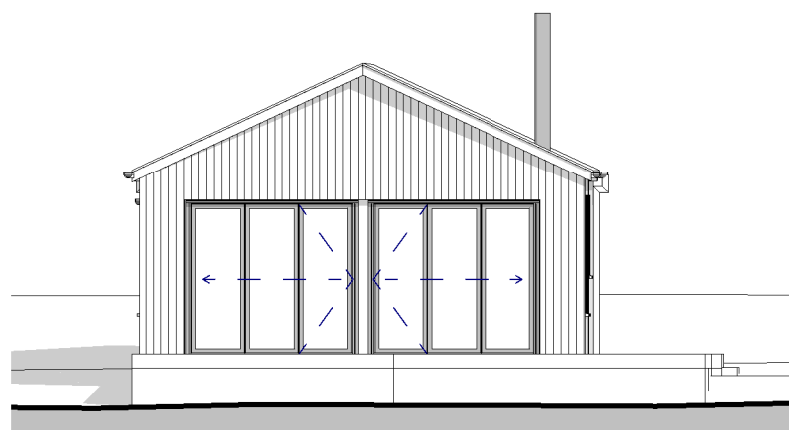

21083
EX 200

2022/05/06 SR
Scale: 1 : 100 @A3

Existing North Elevation - Mobile Home
1 : 100

Existing East Elevation - Mobile Home
1 : 100

Existing South Elevation - Mobile Home
1 : 100

Existing West Elevation - Mobile Home
1 : 100

Description

Manor Farm Dairy, Shepton Mallet
John & Sarah Cartledge

Existing Elevations

A 109 HIGH STREET, OXON-OX9 3DZ
T 01844 318 501
W www.LPalmerArchitects.com
E Studio@LPalmerArchitects.com