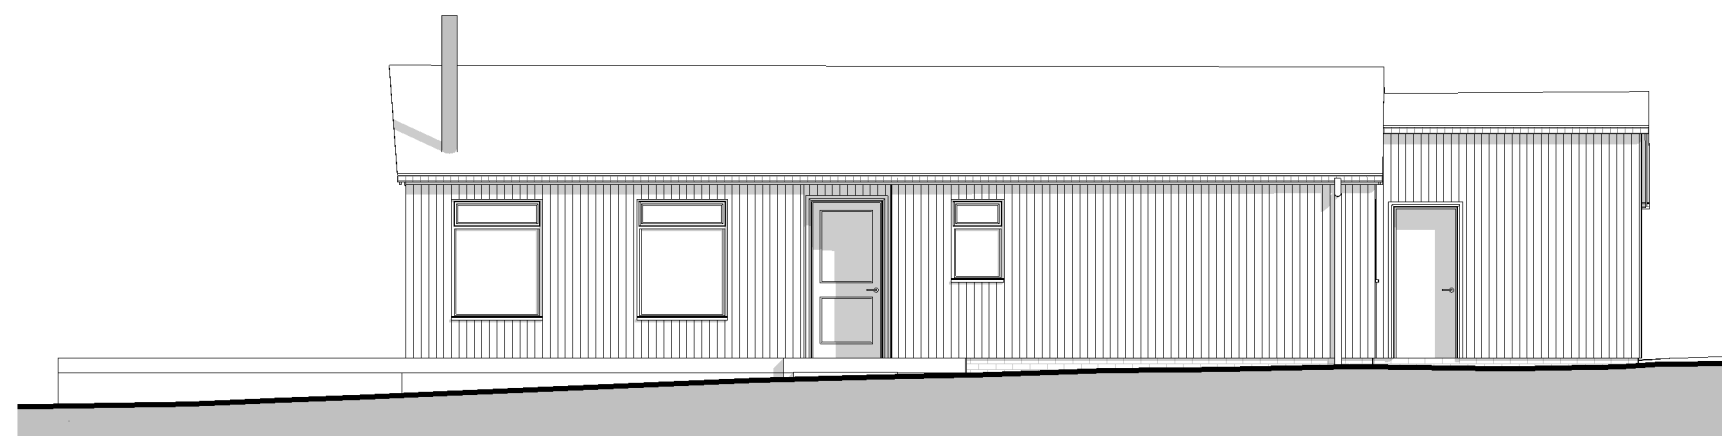

21083
EX 200

2022/05/06 SR
Scale: 1 : 100 @A3

Existing North Elevation - Mobile Home
1 : 100

Existing East Elevation - Mobile Home
1 : 100

Existing South Elevation - Mobile Home
1 : 100

Existing West Elevation - Mobile Home
1 : 100

Description

Manor Farm Dairy, Shepton Mallet
John & Sarah Cartledge

Existing Elevations

A 109 HIGH STREET, OXON-OX9 3DZ
T 01844 318 501
W www.LPalmerArchitects.com
E Studio@LPalmerArchitects.com