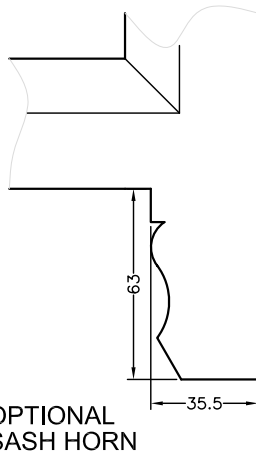

HERITAGE BOX SASH

95mm JAMB SECTION

14/11/2018 REVISION B
FILE: HX1-04SX

GLAZING BAR OPTIONS

DUE TO PROGRESSIVE DEVELOPMENT
MUMFORD & WOOD LIMITED RESERVE
THE RIGHT TO MODIFY OR CHANGE
SPECIFICATIONS WITHOUT PRIOR NOTICE