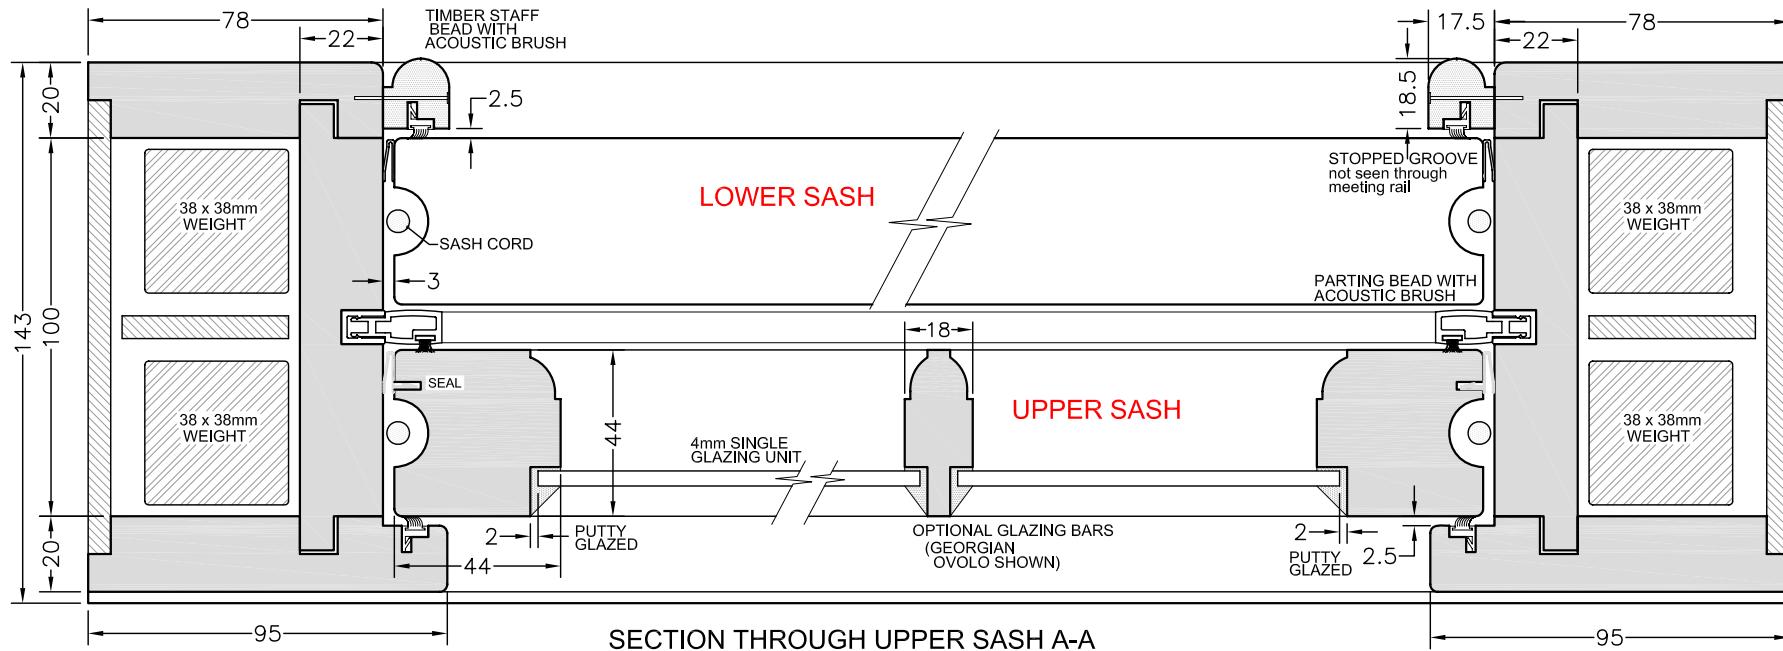

HERITAGE BOX SASH

95mm JAMB SECTION

14/11/2018 REVISION B
FILE: HX1-04SX

GLAZING BAR OPTIONS

DUE TO PROGRESSIVE DEVELOPMENT
MUMFORD & WOOD LIMITED RESERVE
THE RIGHT TO MODIFY OR CHANGE
SPECIFICATIONS WITHOUT PRIOR NOTICE