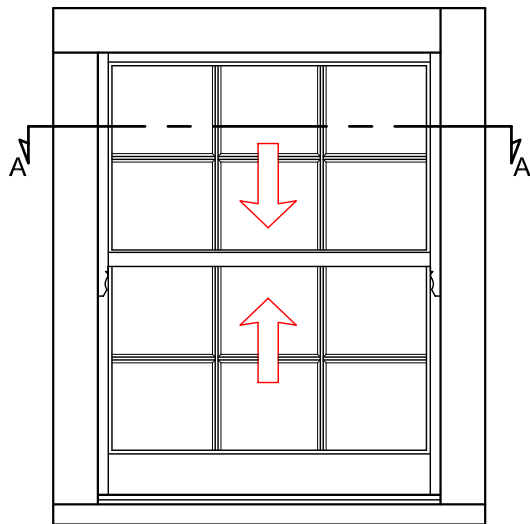

HERITAGE BOX SASH

95mm JAMB SECTION

14/11/2018 REVISION B
FILE: HX1-04SX

GLAZING BAR OPTIONS

DUE TO PROGRESSIVE DEVELOPMENT
MUMFORD & WOOD LIMITED RESERVE
THE RIGHT TO MODIFY OR CHANGE
SPECIFICATIONS WITHOUT PRIOR NOTICE