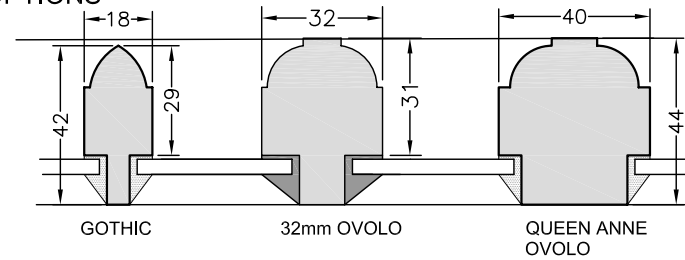

HERITAGE BOX SASH

95mm JAMB SECTION

14/11/2018 REVISION B
FILE: HX1-04SX

GLAZING BAR OPTIONS

DUE TO PROGRESSIVE DEVELOPMENT
MUMFORD & WOOD LIMITED RESERVE
THE RIGHT TO MODIFY OR CHANGE
SPECIFICATIONS WITHOUT PRIOR NOTICE