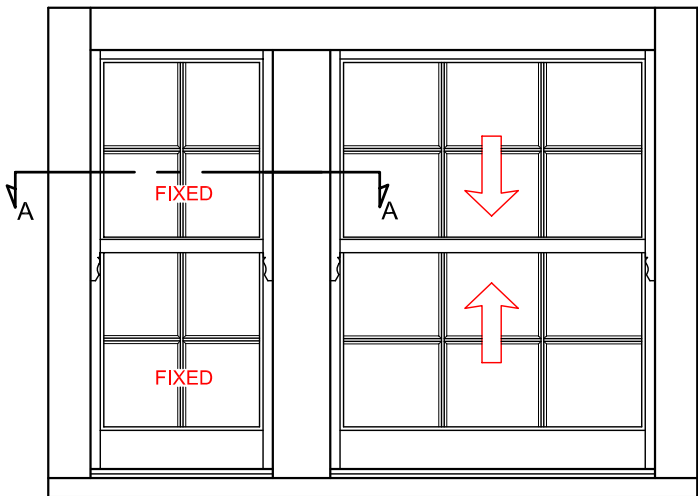

HERITAGE BOX SASH

SINGLE MULLION

14/11/2018 REVISION B
FILE: HX1-05SX

SECTION THROUGH UPPER SASH A-A

OPTIONAL SASH HORN

GLAZING BAR OPTIONS

DUE TO PROGRESSIVE DEVELOPMENT
MUMFORD & WOOD LIMITED RESERVE
THE RIGHT TO MODIFY OR CHANGE
SPECIFICATIONS WITHOUT PRIOR NOTICE