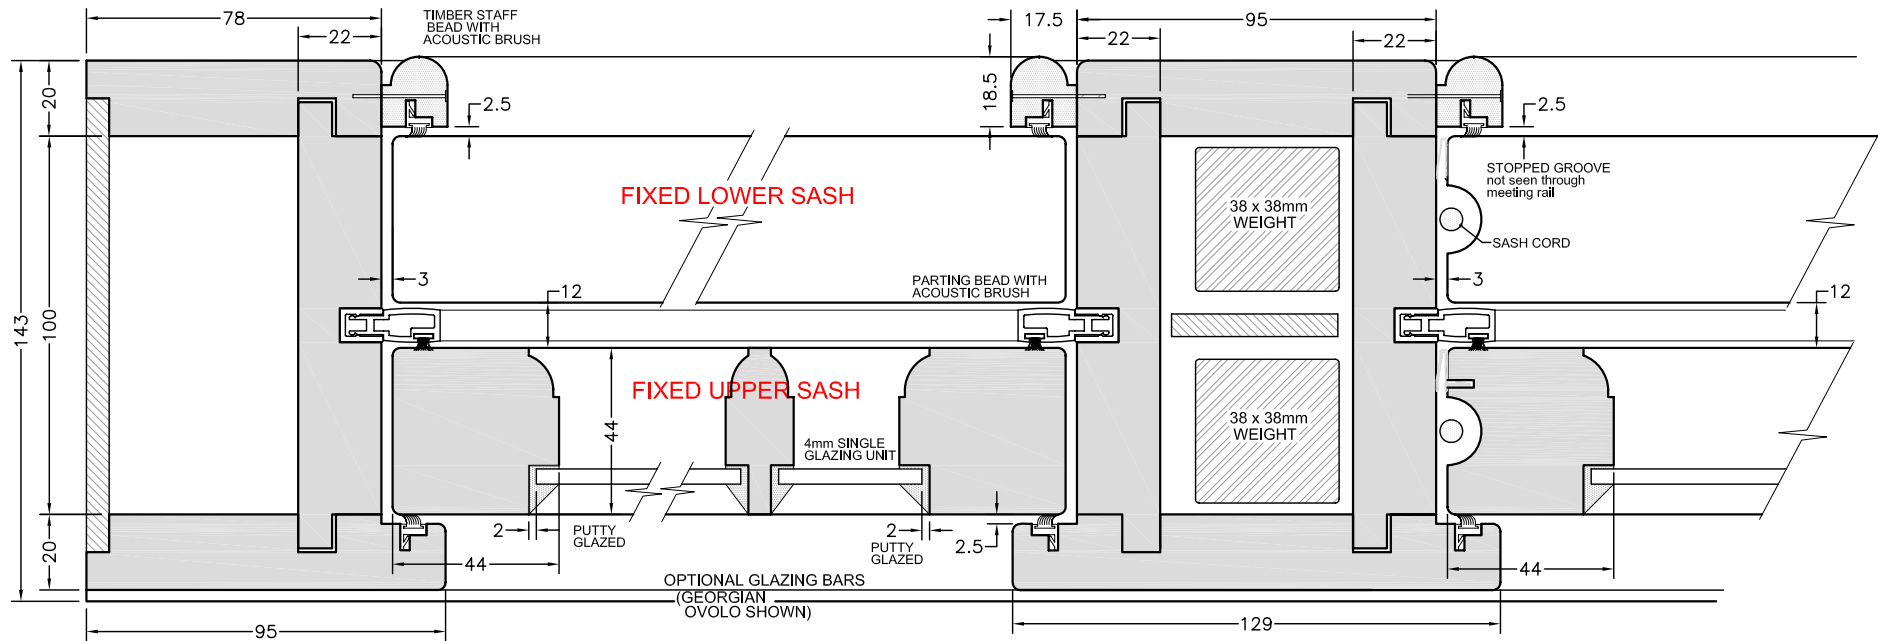

HERITAGE BOX SASH

SINGLE MULLION

14/11/2018 REVISION B
FILE: HX1-05SX

SECTION THROUGH UPPER SASH A-A

OPTIONAL SASH HORN

GLAZING BAR OPTIONS

DUE TO PROGRESSIVE DEVELOPMENT
MUMFORD & WOOD LIMITED RESERVE
THE RIGHT TO MODIFY OR CHANGE
SPECIFICATIONS WITHOUT PRIOR NOTICE