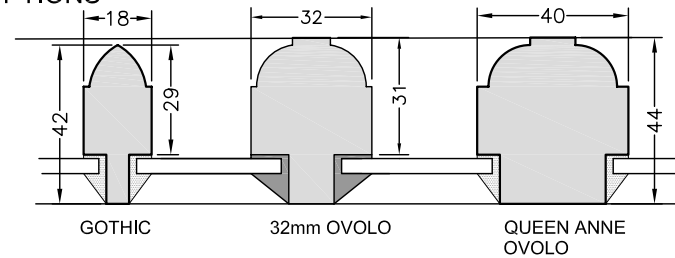

HERITAGE BOX SASH

SINGLE MULLION

14/11/2018 REVISION B
FILE: HX1-05SX

SECTION THROUGH UPPER SASH A-A

OPTIONAL SASH HORN

GLAZING BAR OPTIONS

DUE TO PROGRESSIVE DEVELOPMENT
MUMFORD & WOOD LIMITED RESERVE
THE RIGHT TO MODIFY OR CHANGE
SPECIFICATIONS WITHOUT PRIOR NOTICE