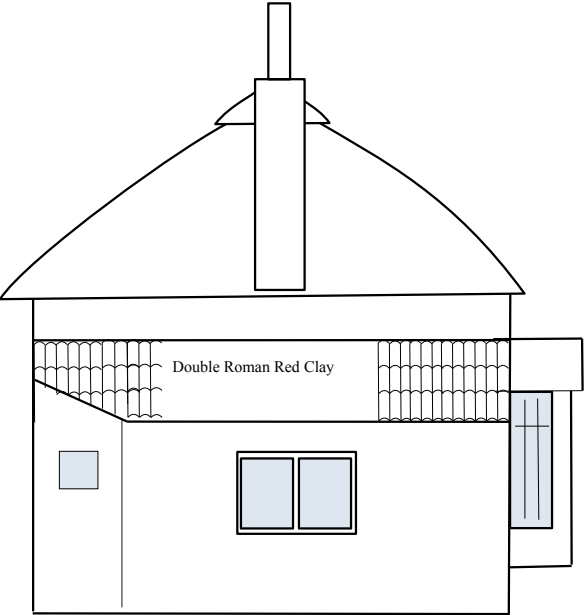

Honeysuckle Thatch, Talaton, EX5 2RN  
Existing East and West Elevations Scale 1:100

West Elevation

East Elevation