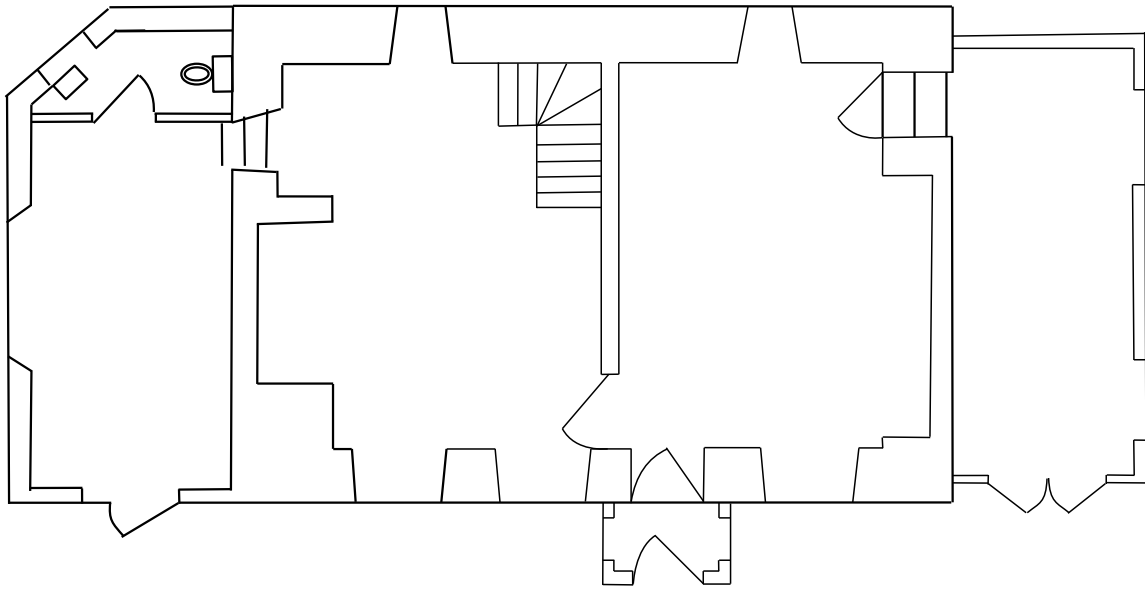

Honeysuckle Thatch, Talaton, EX5 2RN
Existing ground floor Scale 1:100

5 Meters