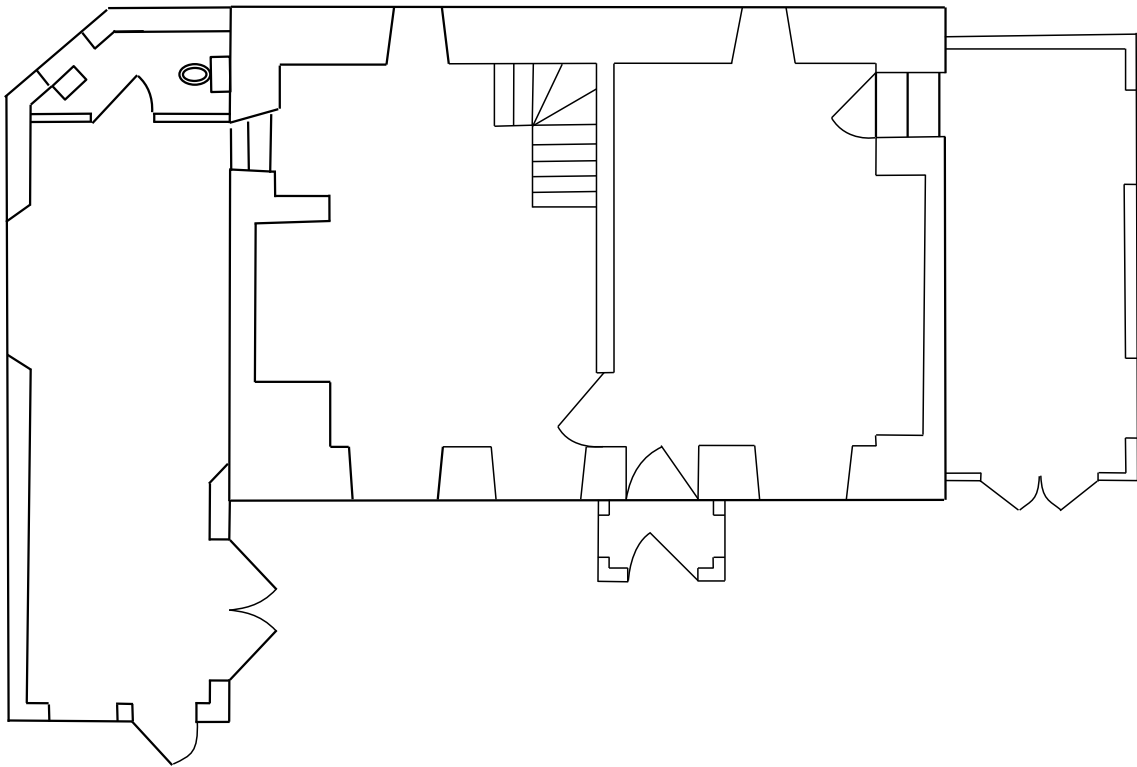

Honeysuckle Thatch, Talaton, EX5 2RN
Proposed ground floor Scale 1:100

5 Meters