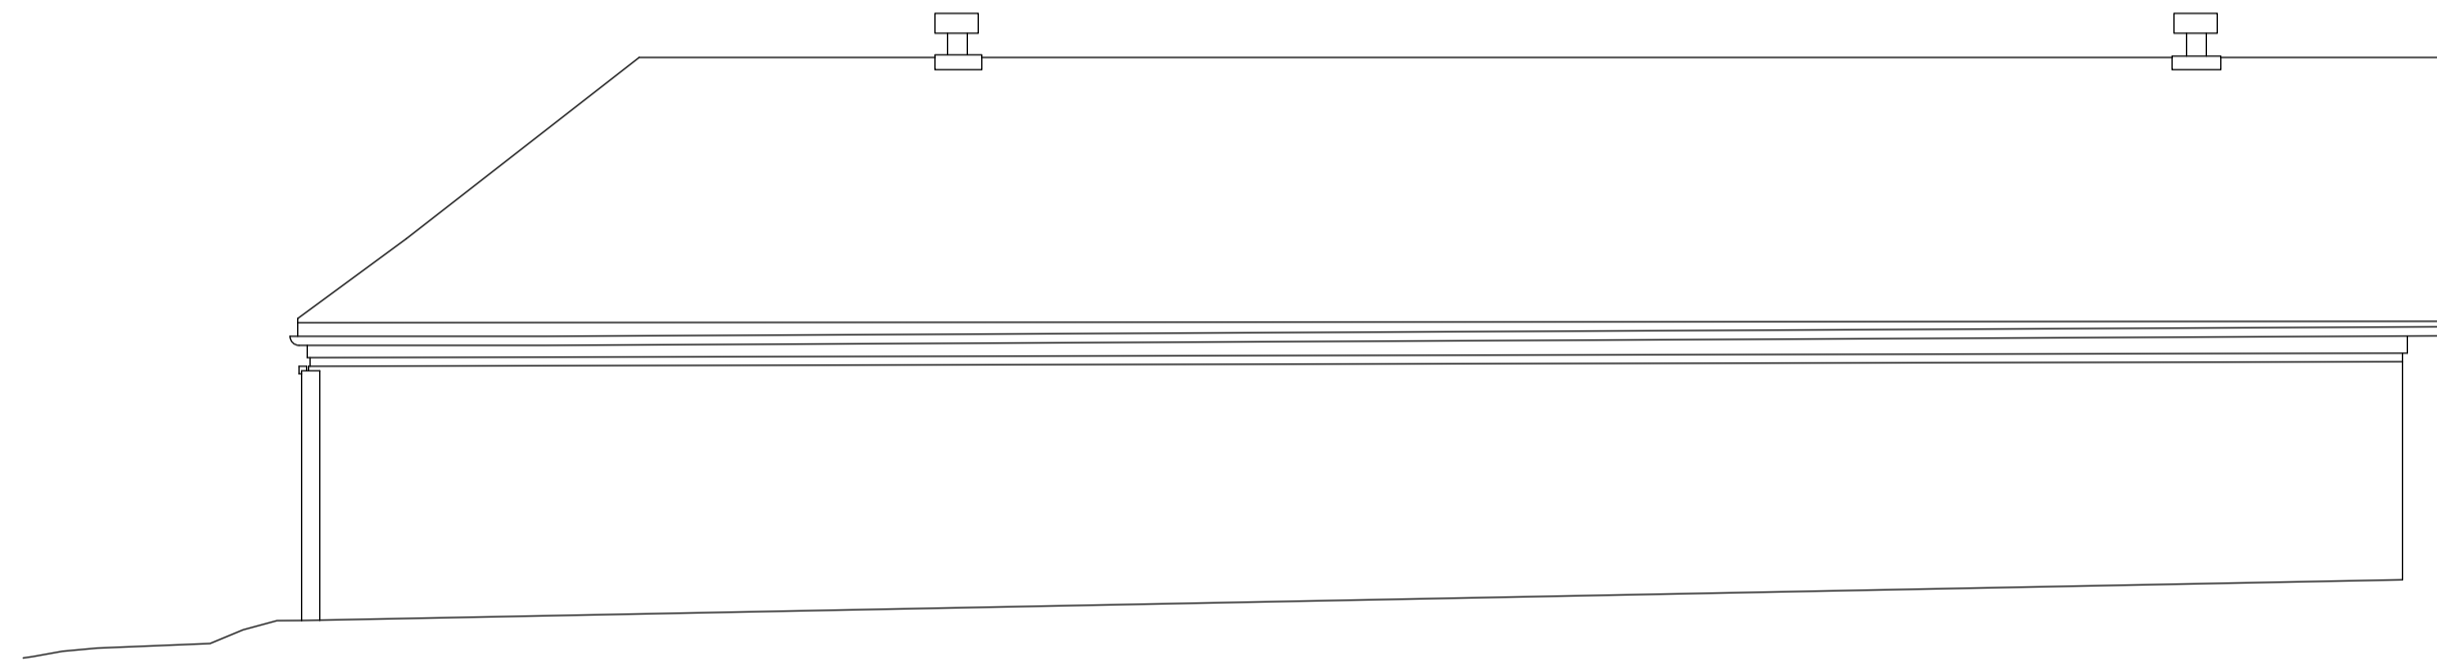

1:50 @ A1

0 1 2 3 4 5 6 7 8 9 10m

1
2
3
4
5
6
7
8
9
10 m

Front (North West) Elevation, Barn 1

Side (South West) Elevation, Barn 1

Side (South West) Elevation, Barn 2

Back (South East) Elevation, Barn 1

Back (South East) Elevation, Barn 2

Project	Drawing Title	Number
The Old Byre	Existing Elevations A	003

Scale	The Old Byre Somerton Farm Newport Road Cowes PO31 8PE
1:50 @ A1	
1:100 @ A3	