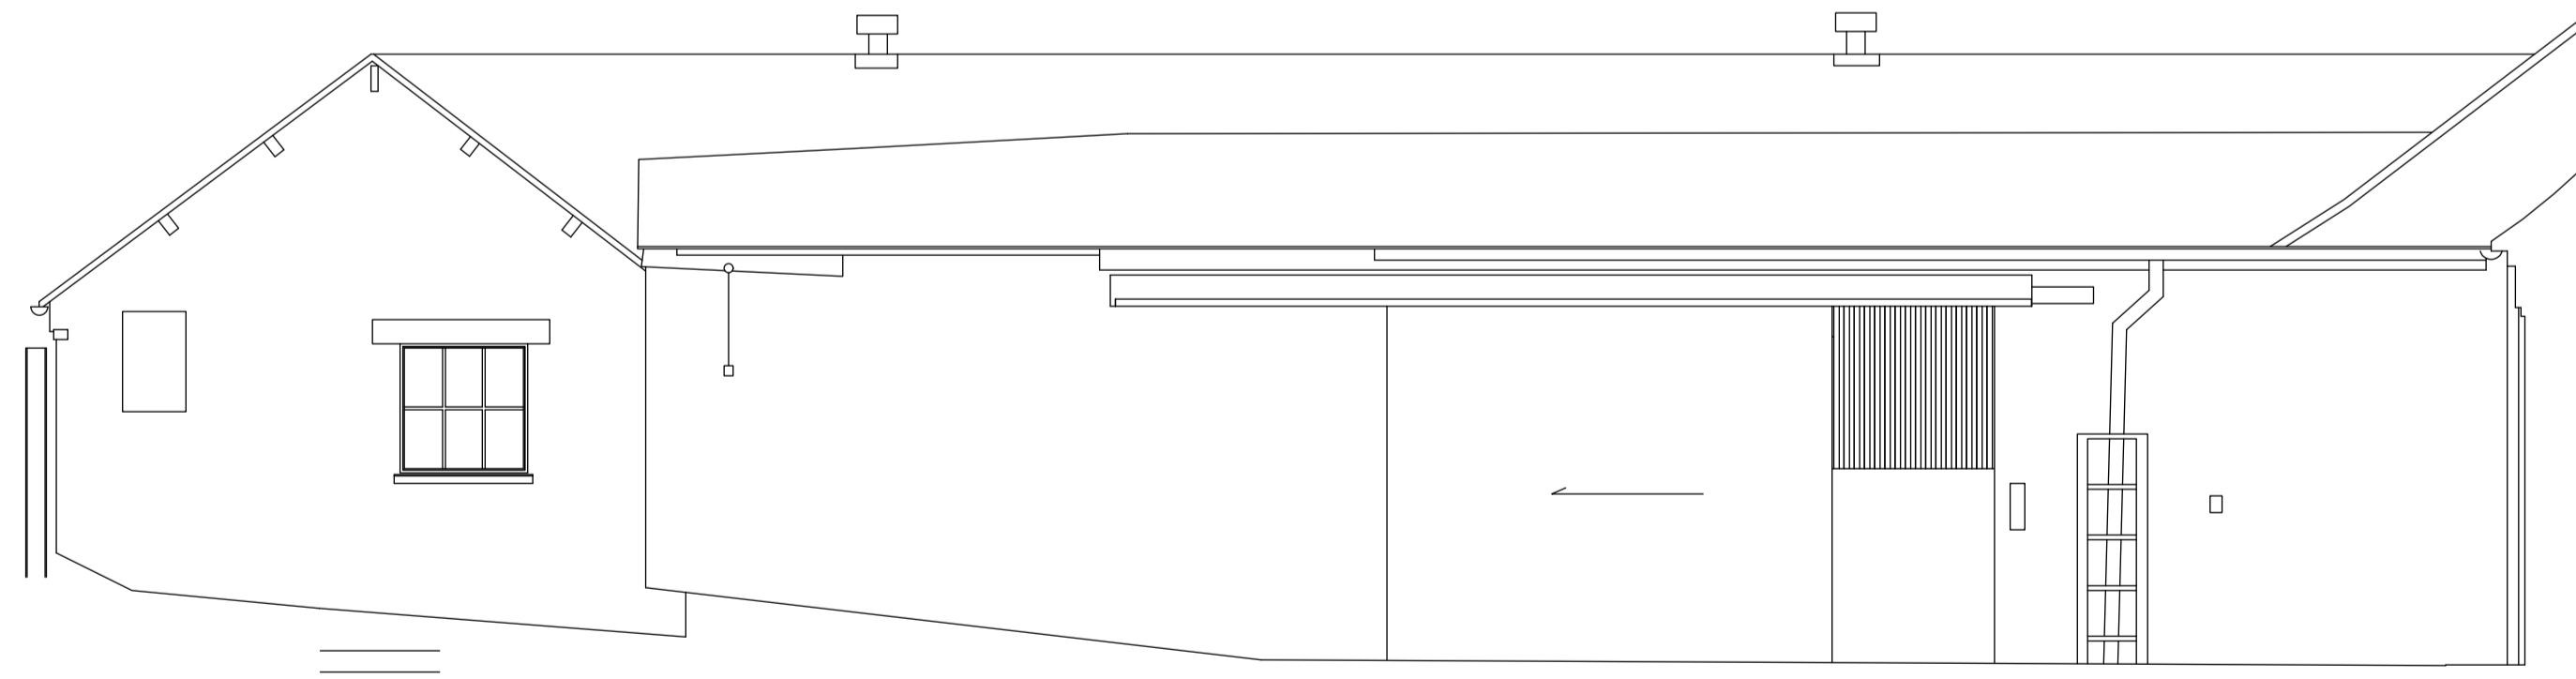

1:50 @ A1

0 1 2 3 4 5 6 7 8 9 10m

1
2
3
4
5
6
7
8
9
10 m

Front (North West) Elevation, Barn 1

Side (South West) Elevation, Barn 1

Side (South West) Elevation, Barn 2

Back (South East) Elevation, Barn 1

Back (South East) Elevation, Barn 2

Project	Drawing Title	Number
The Old Byre	Existing Elevations A	003

Scale	The Old Byre Somerton Farm Newport Road Cowes PO31 8PE
1:50 @ A1	
1:100 @ A3	