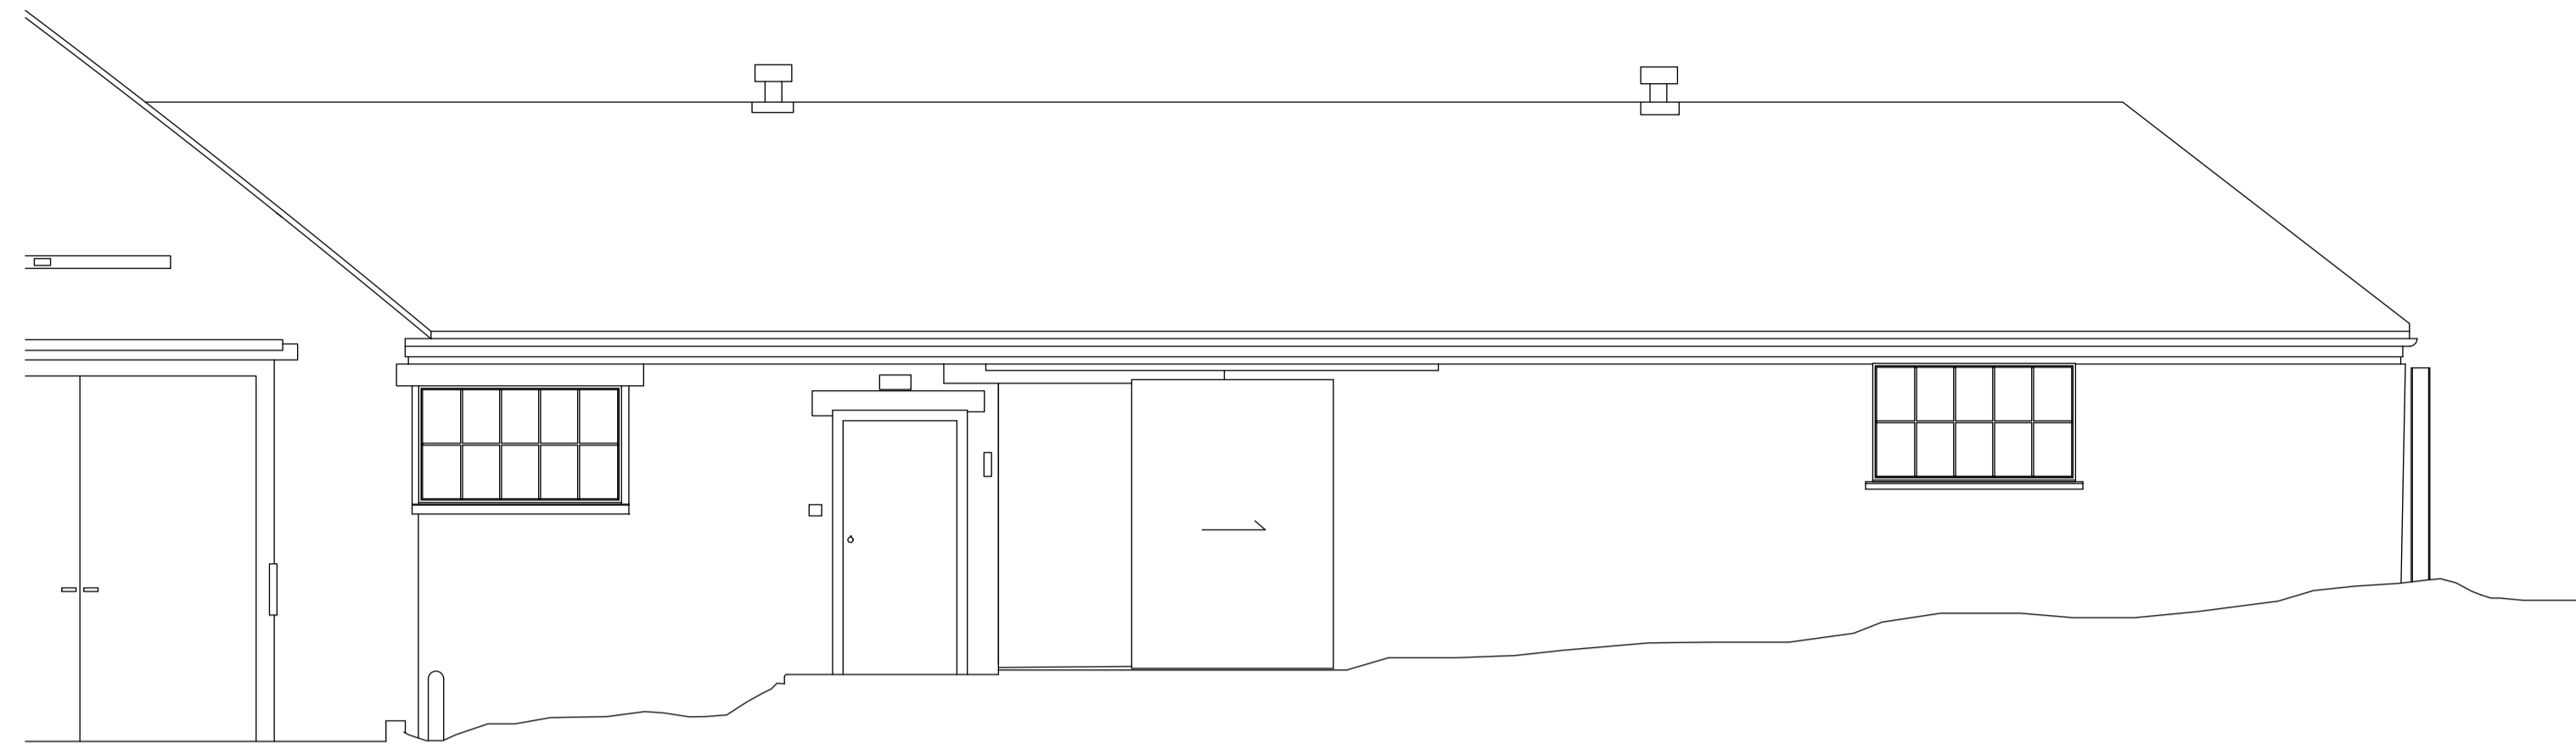

1:50 @ A1

0 1 2 3 4 5 6 7 8 9 10m

1
2
3
4
5
6
7
8
9
10 m

Front (North West) Elevation, Barn 1

Side (South West) Elevation, Barn 1

Side (South West) Elevation, Barn 2

Back (South East) Elevation, Barn 1

Back (South East) Elevation, Barn 2

Project	Drawing Title	Number
The Old Byre	Existing Elevations A	003

Scale	The Old Byre Somerton Farm Newport Road Cowes PO31 8PE
1:50 @ A1	
1:100 @ A3	