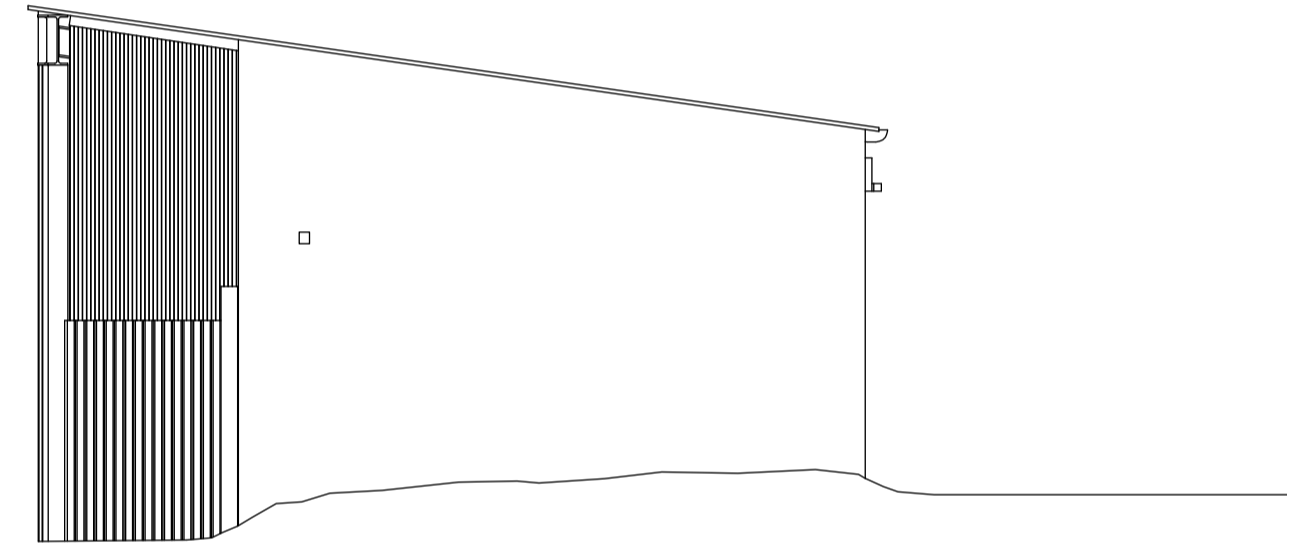

1:50 @ A1

0 1 2 3 4 5 6 7 8 9 10m

1
2
3
4
5
6
7
8
9
10 m

Front (North West) Elevation, Barn 1

Side (South West) Elevation, Barn 1

Side (South West) Elevation, Barn 2

Back (South East) Elevation, Barn 1

Back (South East) Elevation, Barn 2

Project	Drawing Title	Number
The Old Byre	Existing Elevations A	003

Scale	The Old Byre Somerton Farm Newport Road Cowes PO31 8PE
1:50 @ A1	
1:100 @ A3	