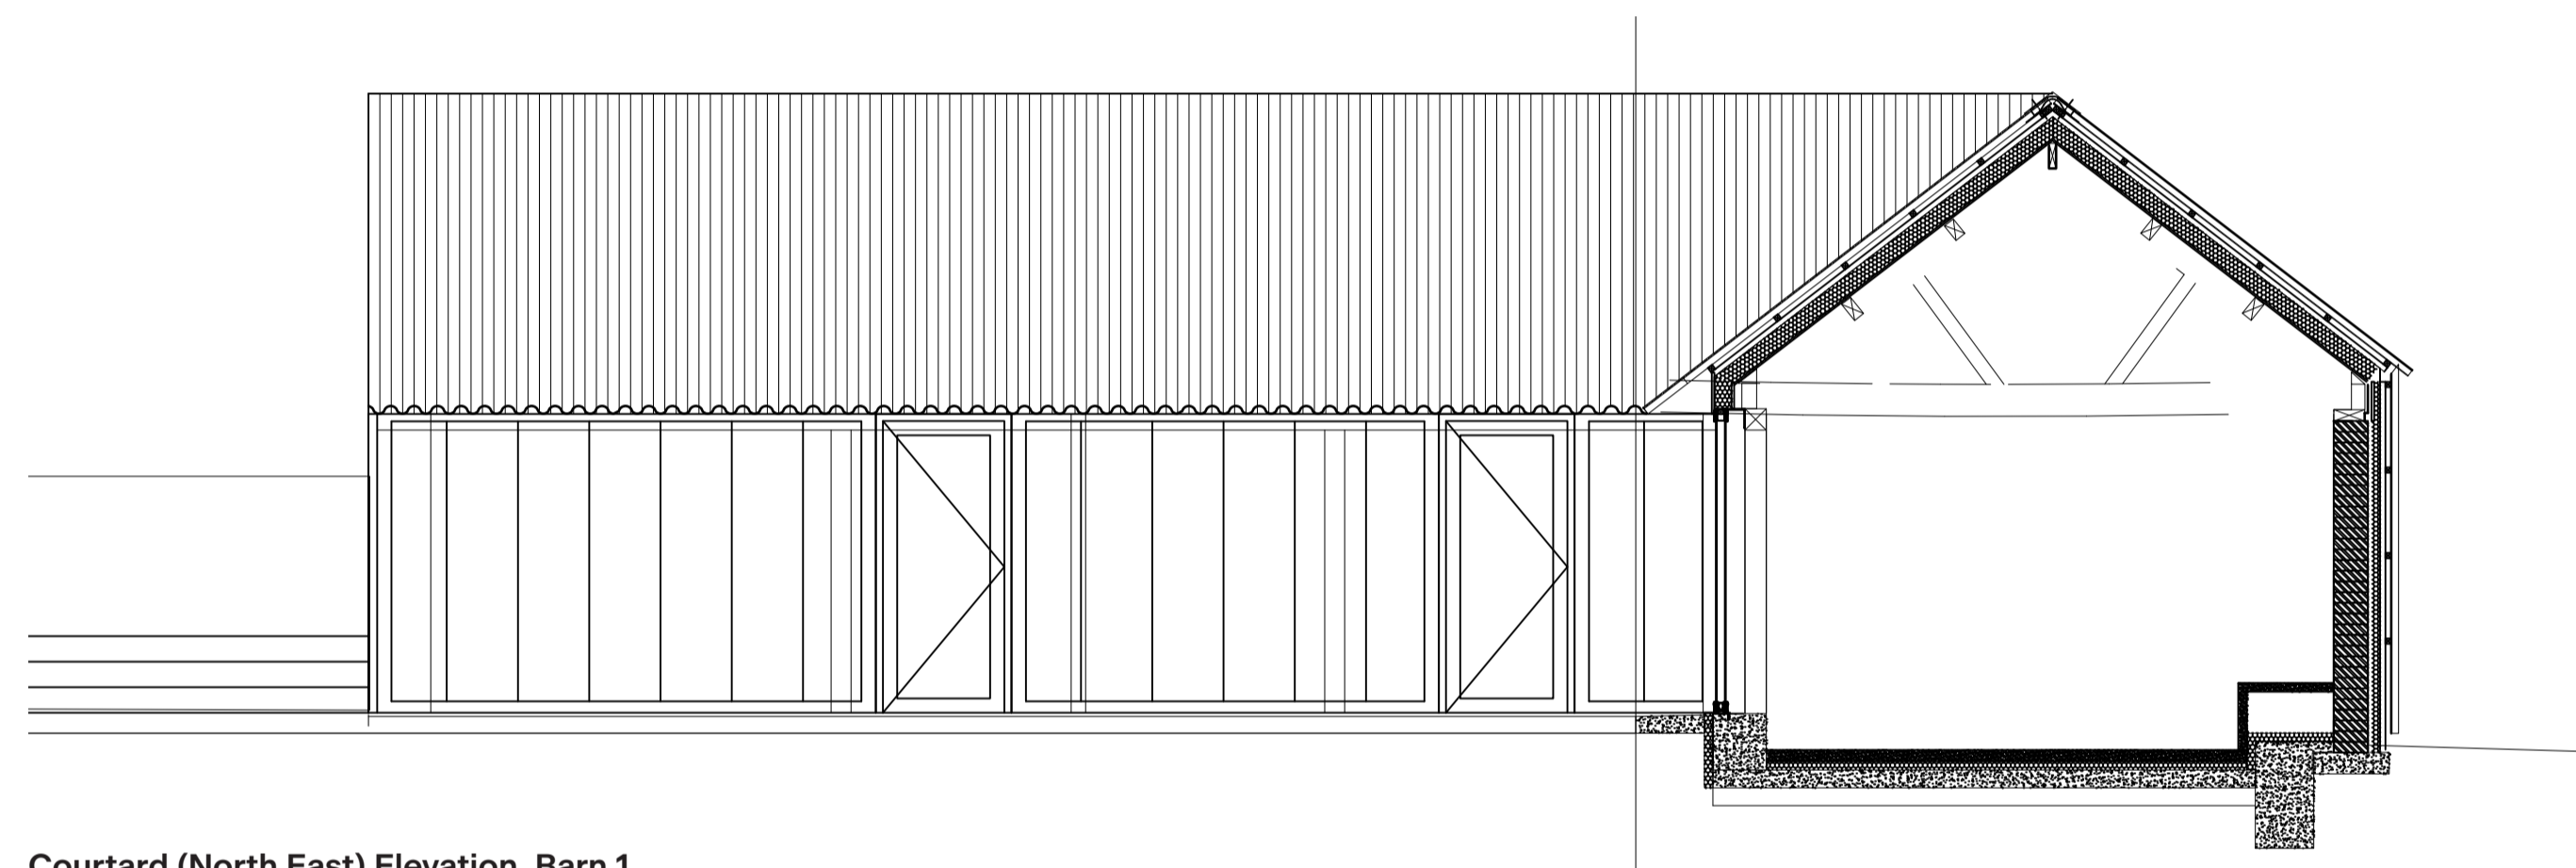

Flooded by light
 The courtyard facades of the conversion are constructed from high-insulating and sustainable polycarbonate, punctuated by glazed aluminium doors, bringing light and atmosphere deep into the interior spaces.

Courtard (South East) Elevation, Barn 1

Courtard (North East) Elevation, Barn 1

Courtard (North West) Elevation, Barn 2

Project	Drawing Title	Number
The Old Byre	Proposed Elevations B	006
Scale	The Old Byre Somerton Farm Newport Road Cowes PO31 8PE	
1:50 @ A1 1:100 @ A3		