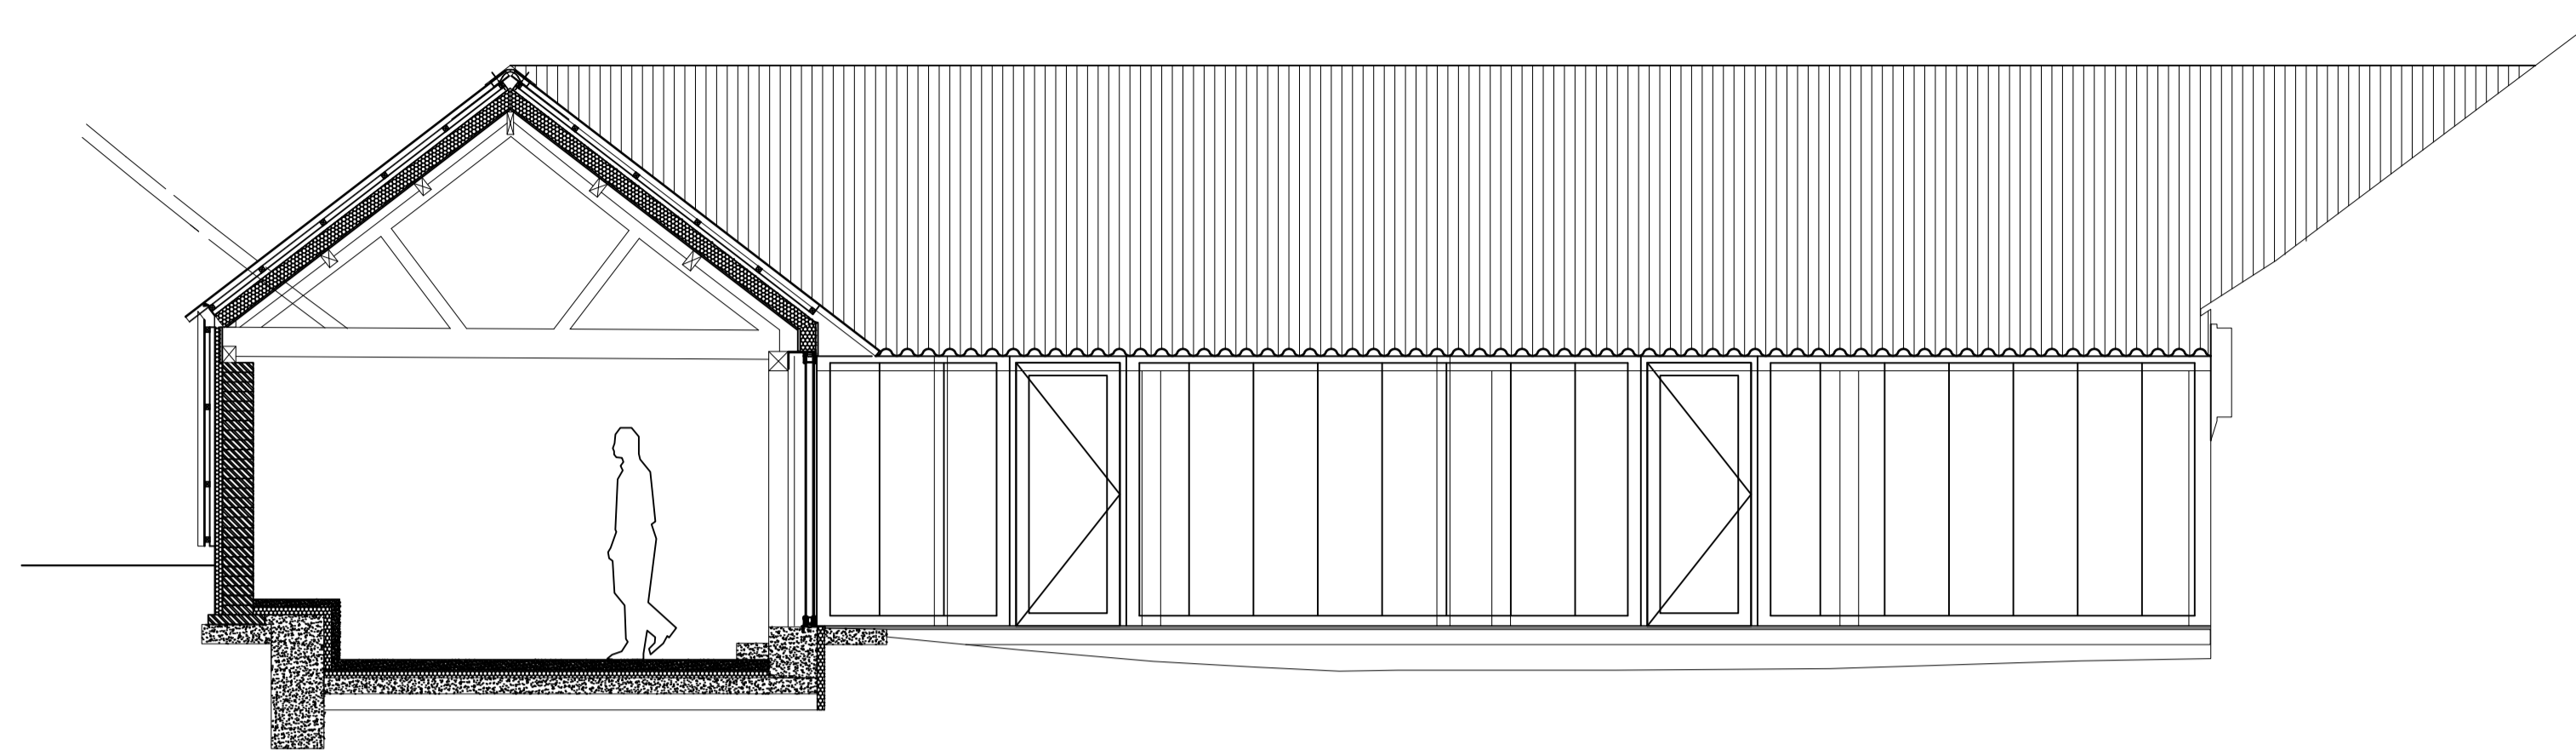

Flooded by light
 The courtyard facades of the conversion are constructed from high-insulating and sustainable polycarbonate, punctuated by glazed aluminium doors, bringing light and atmosphere deep into the interior spaces.

Courtard (South East) Elevation, Barn 1

Courtard (North East) Elevation, Barn 1

Courtard (North West) Elevation, Barn 2

Project	Drawing Title	Number
The Old Byre	Proposed Elevations B	006
Scale	The Old Byre Somerton Farm Newport Road Cowes PO31 8PE	
1:50 @ A1 1:100 @ A3		