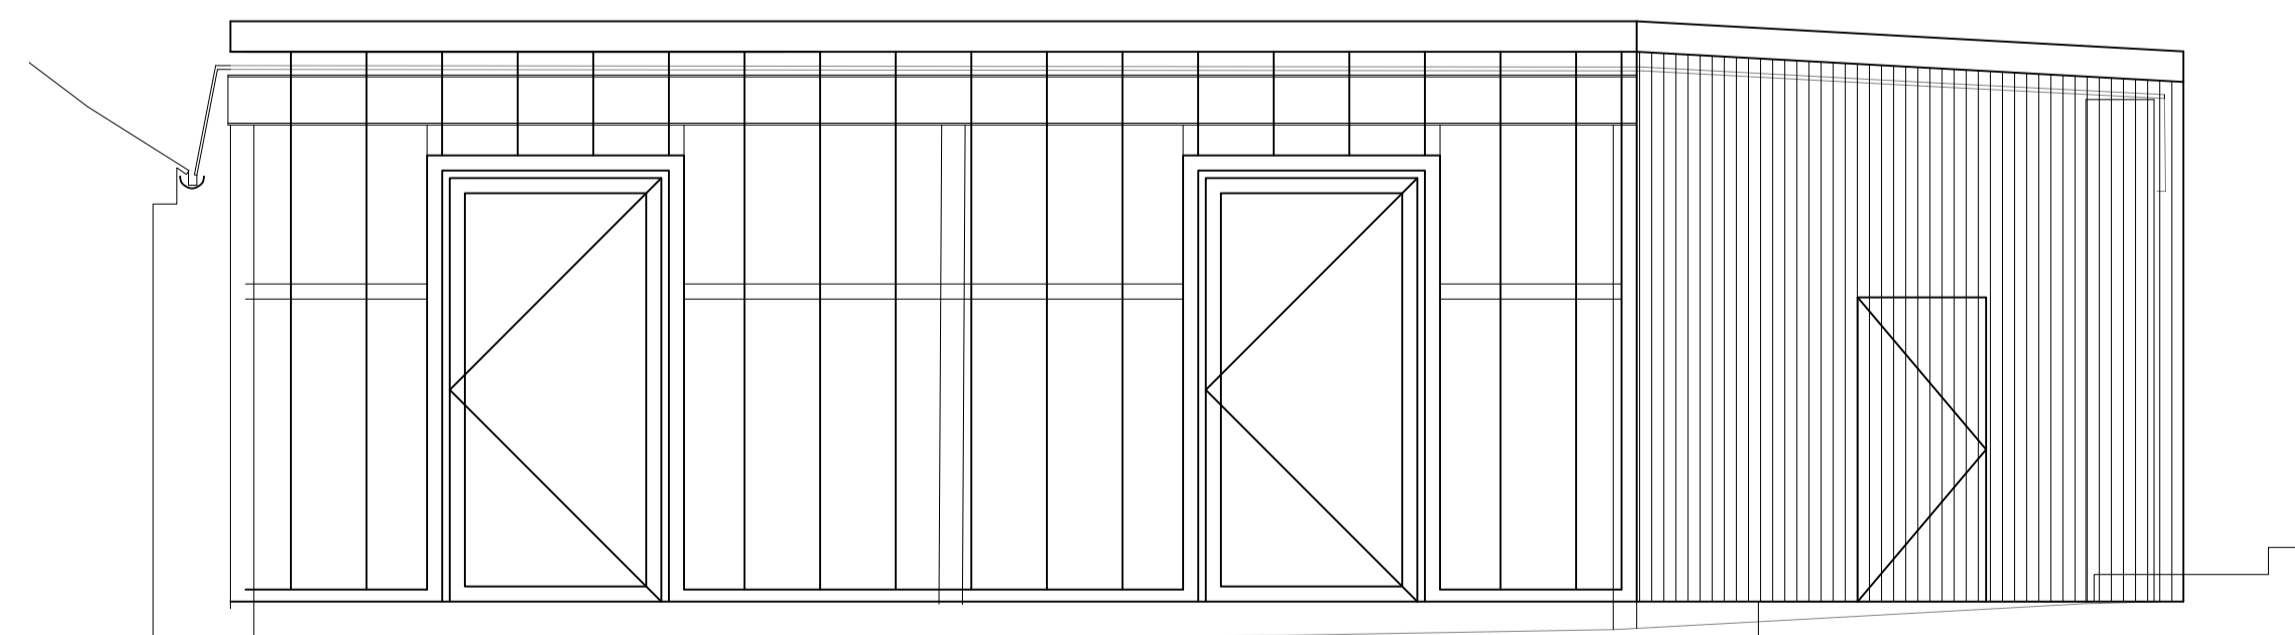

Flooded by light
 The courtyard facades of the conversion are constructed from high-insulating and sustainable polycarbonate, punctuated by glazed aluminium doors, bringing light and atmosphere deep into the interior spaces.

Courtard (South East) Elevation, Barn 1

Courtard (North East) Elevation, Barn 1

Courtard (North West) Elevation, Barn 2

Project	Drawing Title	Number
The Old Byre	Proposed Elevations B	006
Scale	The Old Byre Somerton Farm Newport Road Cowes PO31 8PE	
1:50 @ A1 1:100 @ A3		