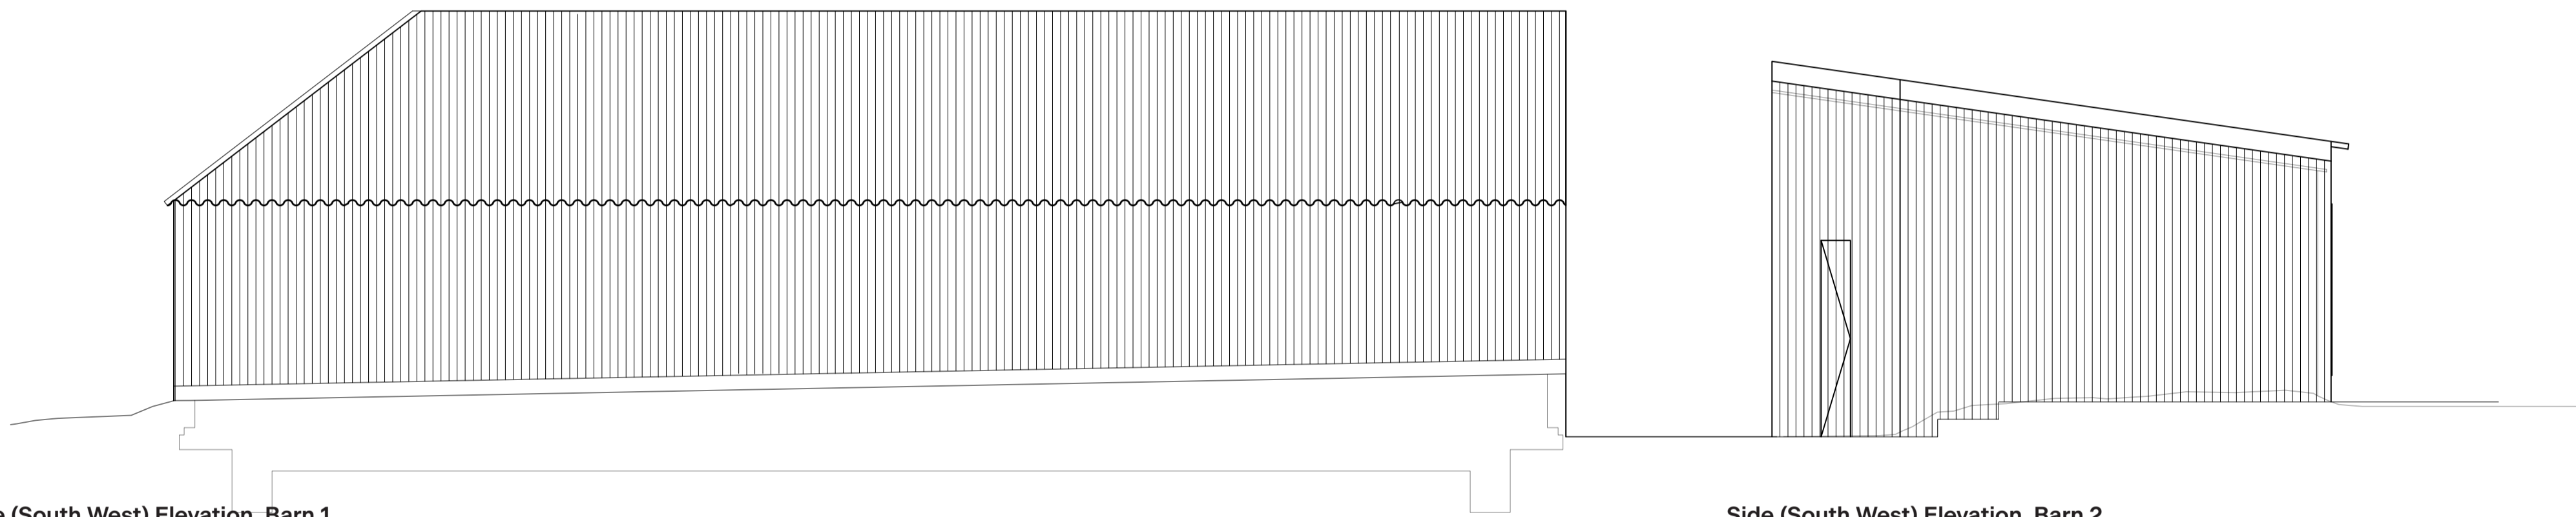

**A common figure in the landscape**

The original barn structures are preserved and their heritage remains visible on the interior of the conversion. A simple, corrugated cement-board facade wraps the barns, adopting a common, rural theme – blending in with the agricultural and industrial precedents on the Island and in the immediate surroundings of Somerton Farm.

Front (North West) Elevation, Barn 1

Side (South West) Elevation, Barn 1

Side (South West) Elevation, Barn 2

Back (South East) Elevation, Barn 1

Back (South East) Elevation, Barn 2

Project	Drawing Title	Number
<b>The Old Byre</b>	<b>Proposed Elevations A</b>	<b>004</b>
Scale	The Old Byre Somerton Farm Newport Road Cowes PO31 8PE	
1:50 @ A1 1:100 @ A3		