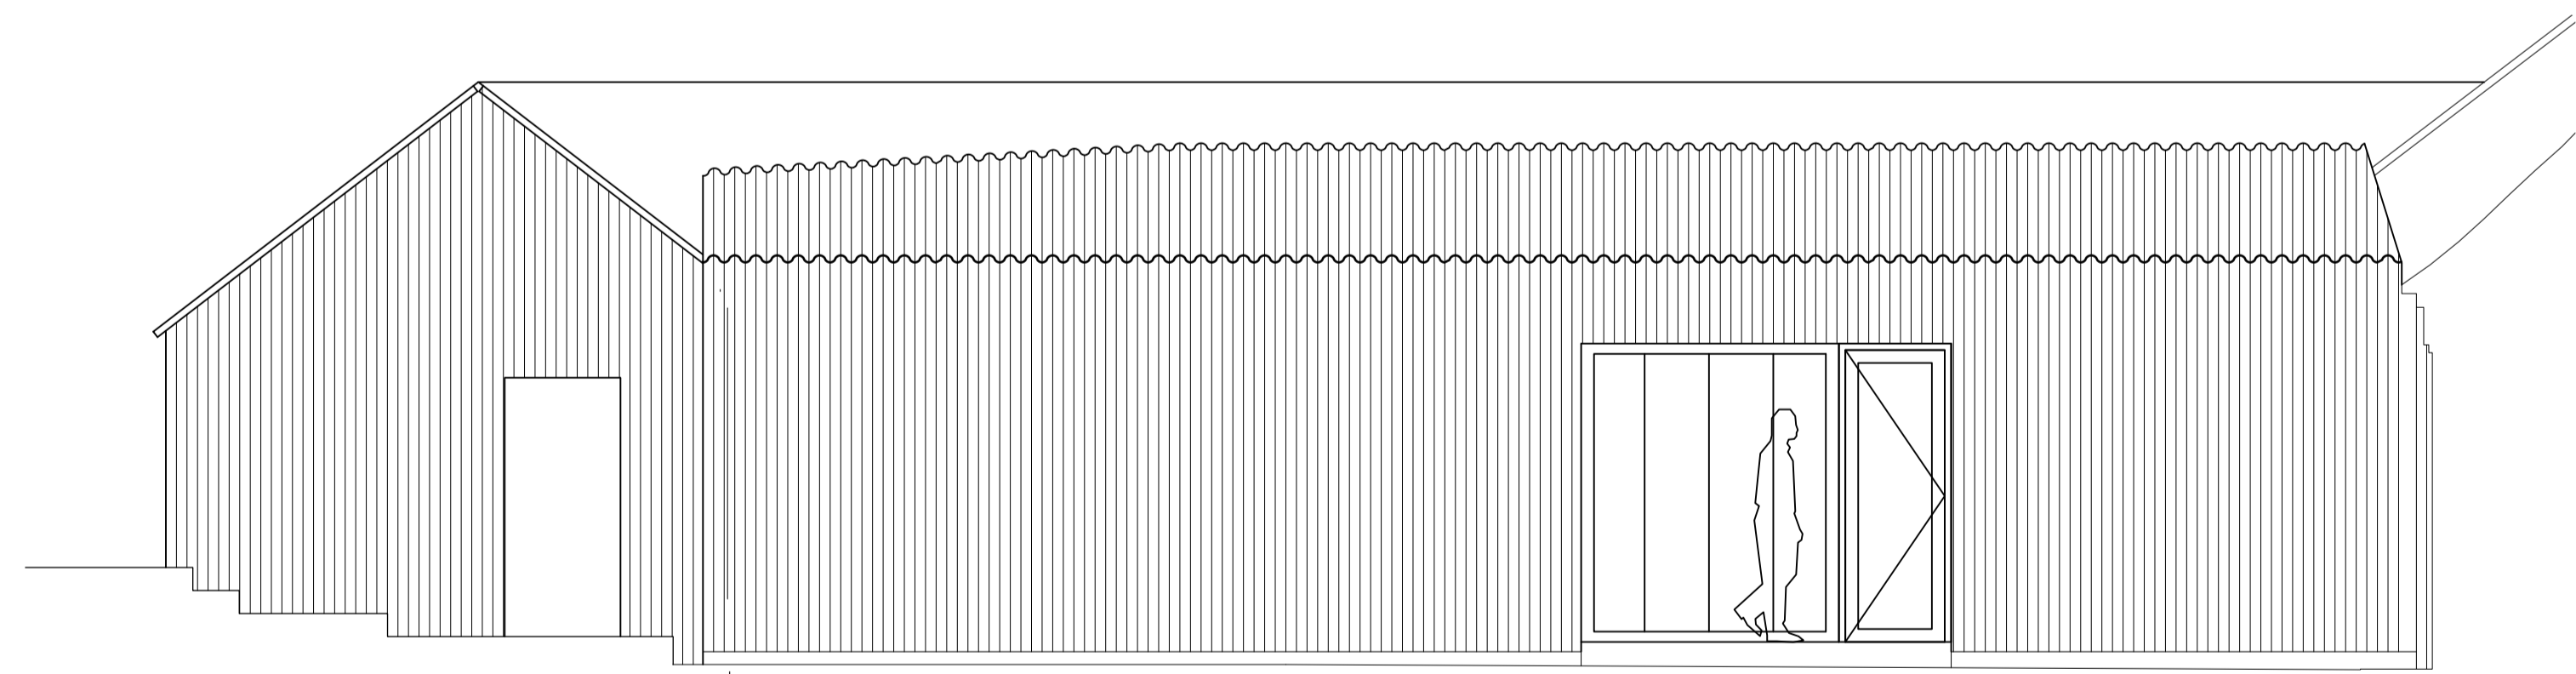

**A common figure in the landscape**

The original barn structures are preserved and their heritage remains visible on the interior of the conversion. A simple, corrugated cement-board facade wraps the barns, adopting a common, rural theme – blending in with the agricultural and industrial precedents on the Island and in the immediate surroundings of Somerton Farm.

Front (North West) Elevation, Barn 1

Side (South West) Elevation, Barn 1

Side (South West) Elevation, Barn 2

Back (South East) Elevation, Barn 1

Back (South East) Elevation, Barn 2

Project	Drawing Title	Number
<b>The Old Byre</b>	<b>Proposed Elevations A</b>	<b>004</b>
Scale	The Old Byre Somerton Farm Newport Road Cowes PO31 8PE	
1:50 @ A1 1:100 @ A3		