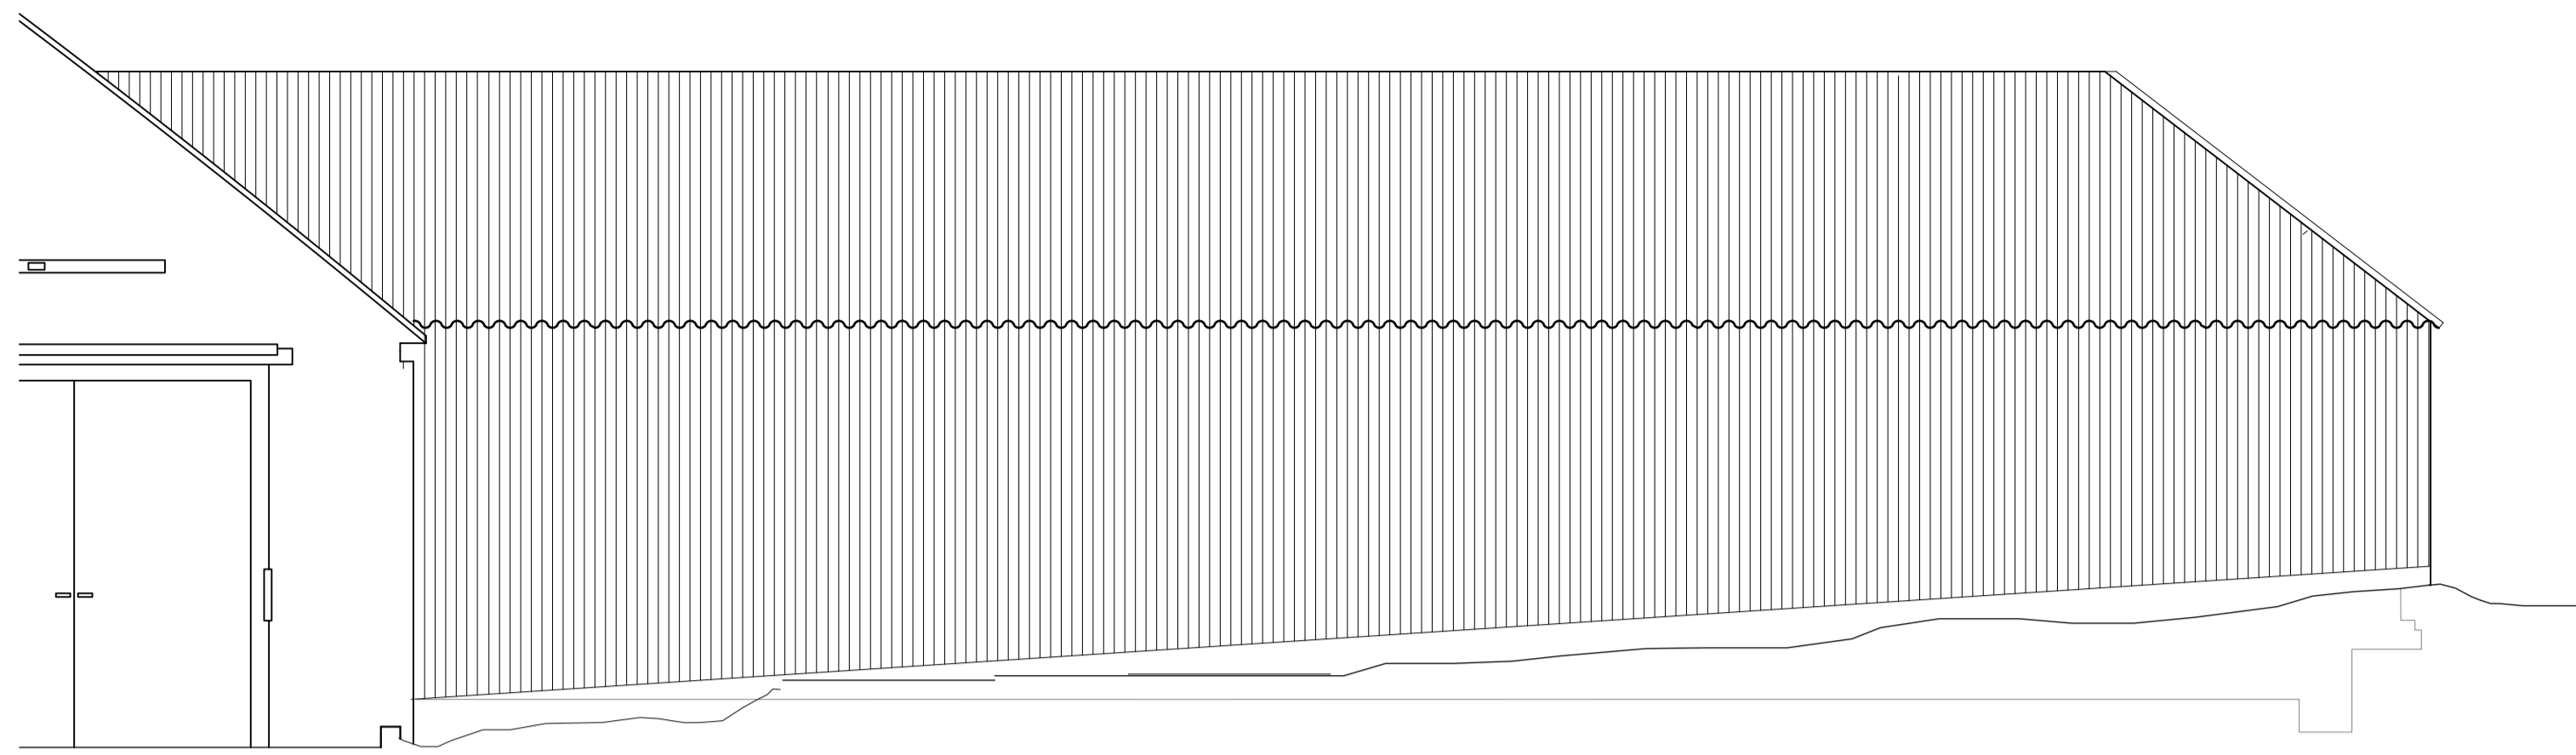

**A common figure in the landscape**

The original barn structures are preserved and their heritage remains visible on the interior of the conversion. A simple, corrugated cement-board facade wraps the barns, adopting a common, rural theme – blending in with the agricultural and industrial precedents on the Island and in the immediate surroundings of Somerton Farm.

Front (North West) Elevation, Barn 1

Side (South West) Elevation, Barn 1

Side (South West) Elevation, Barn 2

Back (South East) Elevation, Barn 1

Back (South East) Elevation, Barn 2

Project	Drawing Title	Number
<b>The Old Byre</b>	<b>Proposed Elevations A</b>	<b>004</b>
Scale	The Old Byre Somerton Farm Newport Road Cowes PO31 8PE	
1:50 @ A1 1:100 @ A3		