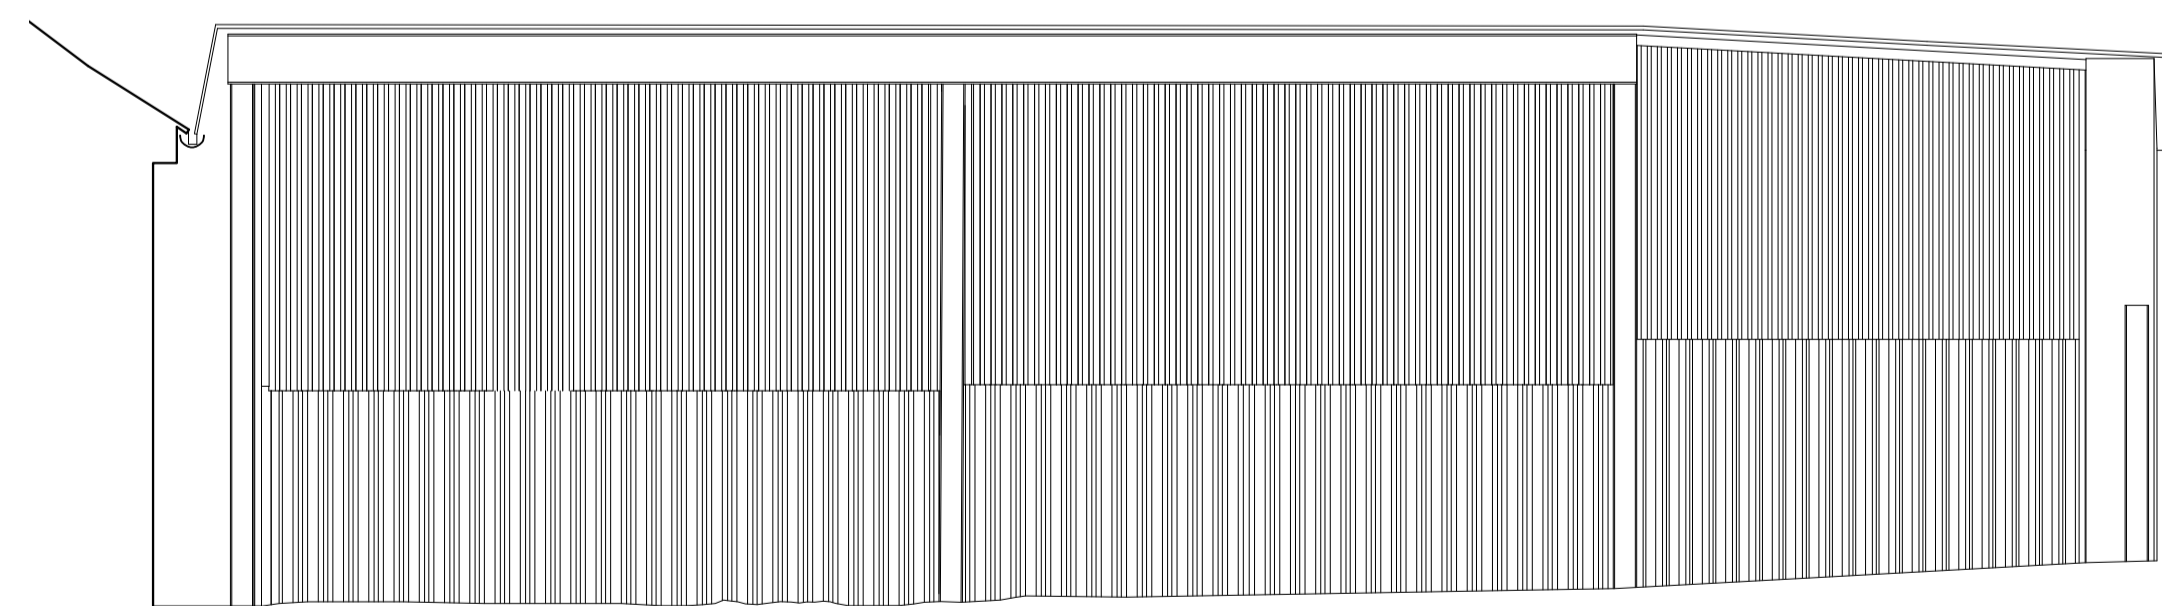

1:50 @ A1
0 1 2 3 4 5 6 7 8 9 10m

1
2
3
4
5
6
7
8
9
10 m

Courtard (South East) Elevation, Barn 1

Courtard (North East) Elevation, Barn 1

Courtard (North West) Elevation, Barn 2

Project	Drawing Title	Number
The Old Byre	Existing Elevations B	005
Scale	The Old Byre Somerton Farm Newport Road Cowes PO31 8PE	
1:50 @ A1 1:100 @ A3		