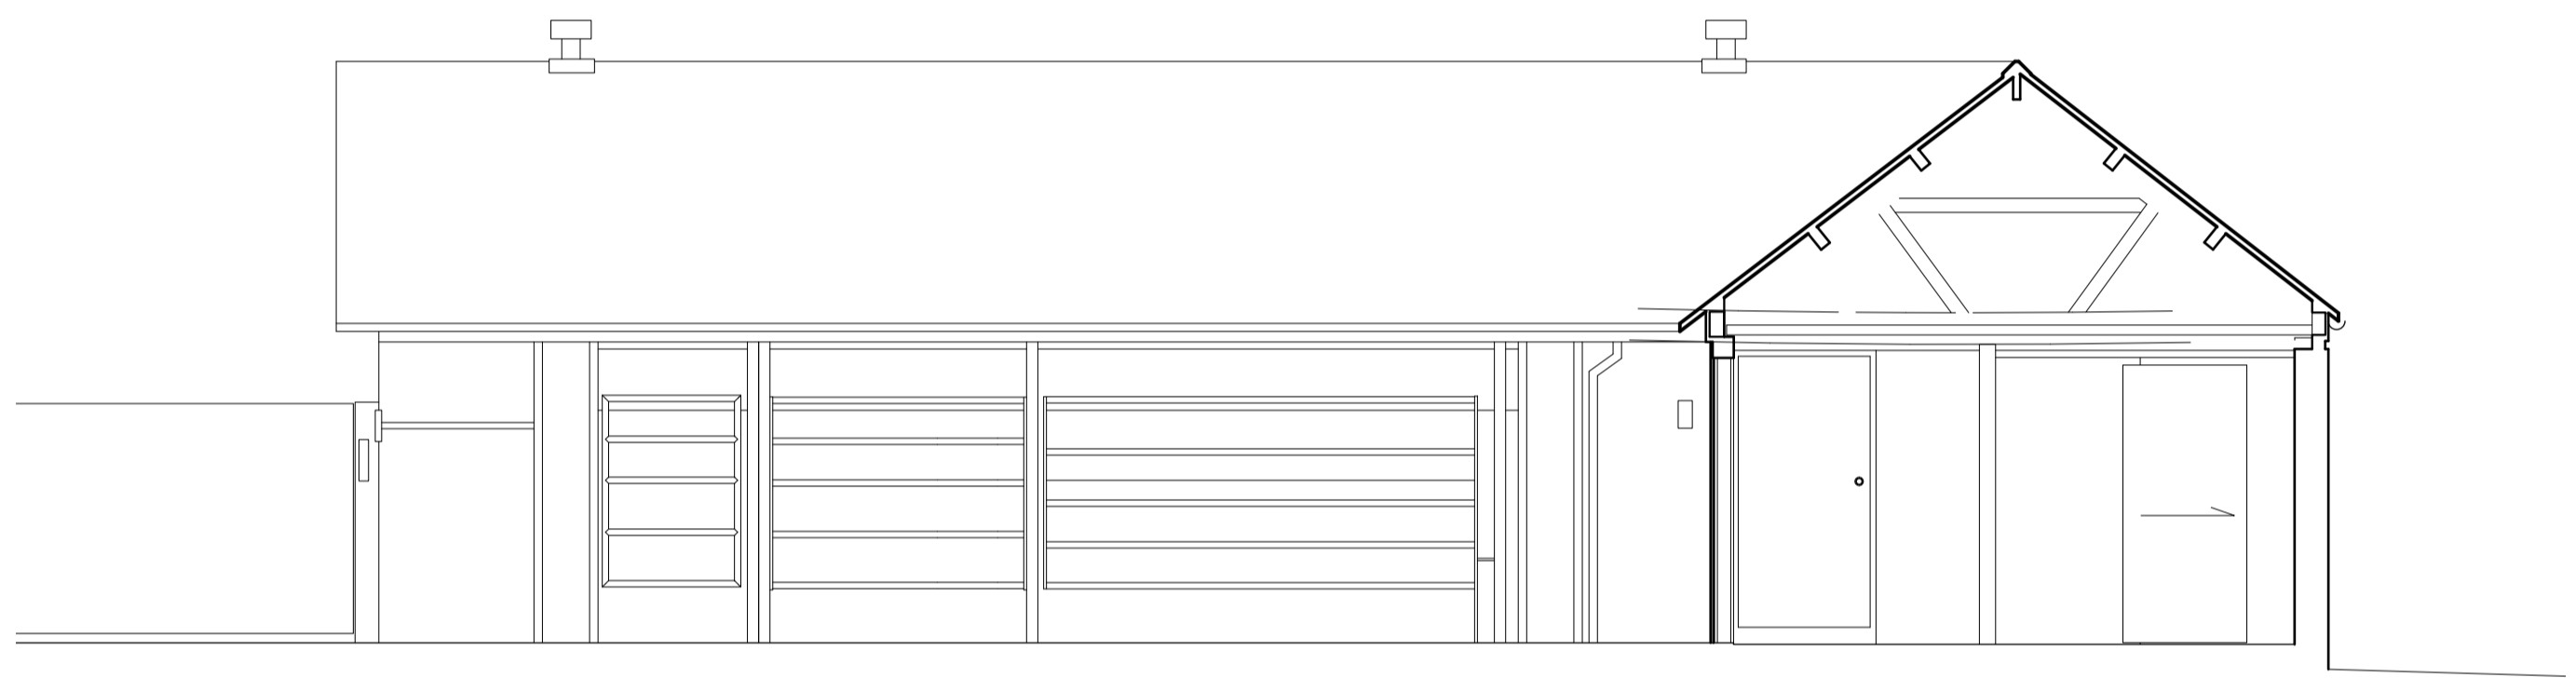

1:50 @ A1
0 1 2 3 4 5 6 7 8 9 10m

1
2
3
4
5
6
7
8
9
10 m

Courtard (South East) Elevation, Barn 1

Courtard (North East) Elevation, Barn 1

Courtard (North West) Elevation, Barn 2

Project	Drawing Title	Number
The Old Byre	Existing Elevations B	005
Scale	The Old Byre Somerton Farm Newport Road Cowes PO31 8PE	
1:50 @ A1 1:100 @ A3		