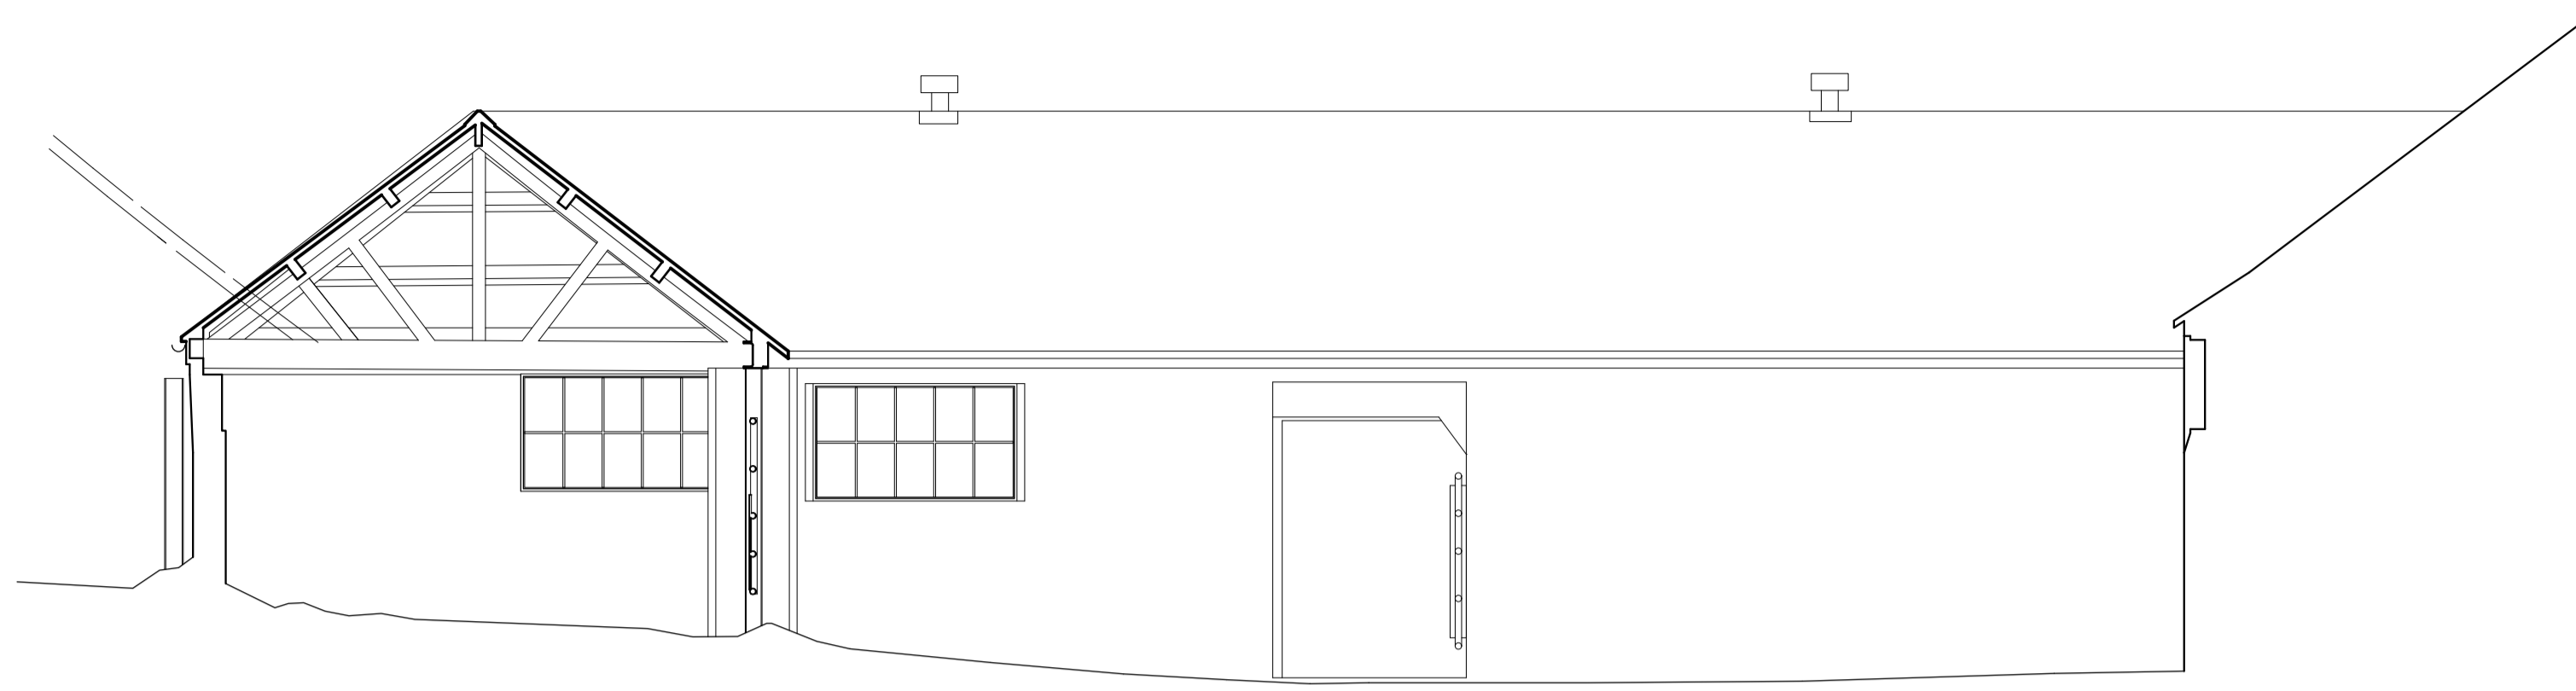

1:50 @ A1
0 1 2 3 4 5 6 7 8 9 10m

1
2
3
4
5
6
7
8
9
10 m

Courtard (South East) Elevation, Barn 1

Courtard (North East) Elevation, Barn 1

Courtard (North West) Elevation, Barn 2

Project	Drawing Title	Number
The Old Byre	Existing Elevations B	005
Scale	The Old Byre Somerton Farm Newport Road Cowes PO31 8PE	
1:50 @ A1 1:100 @ A3		