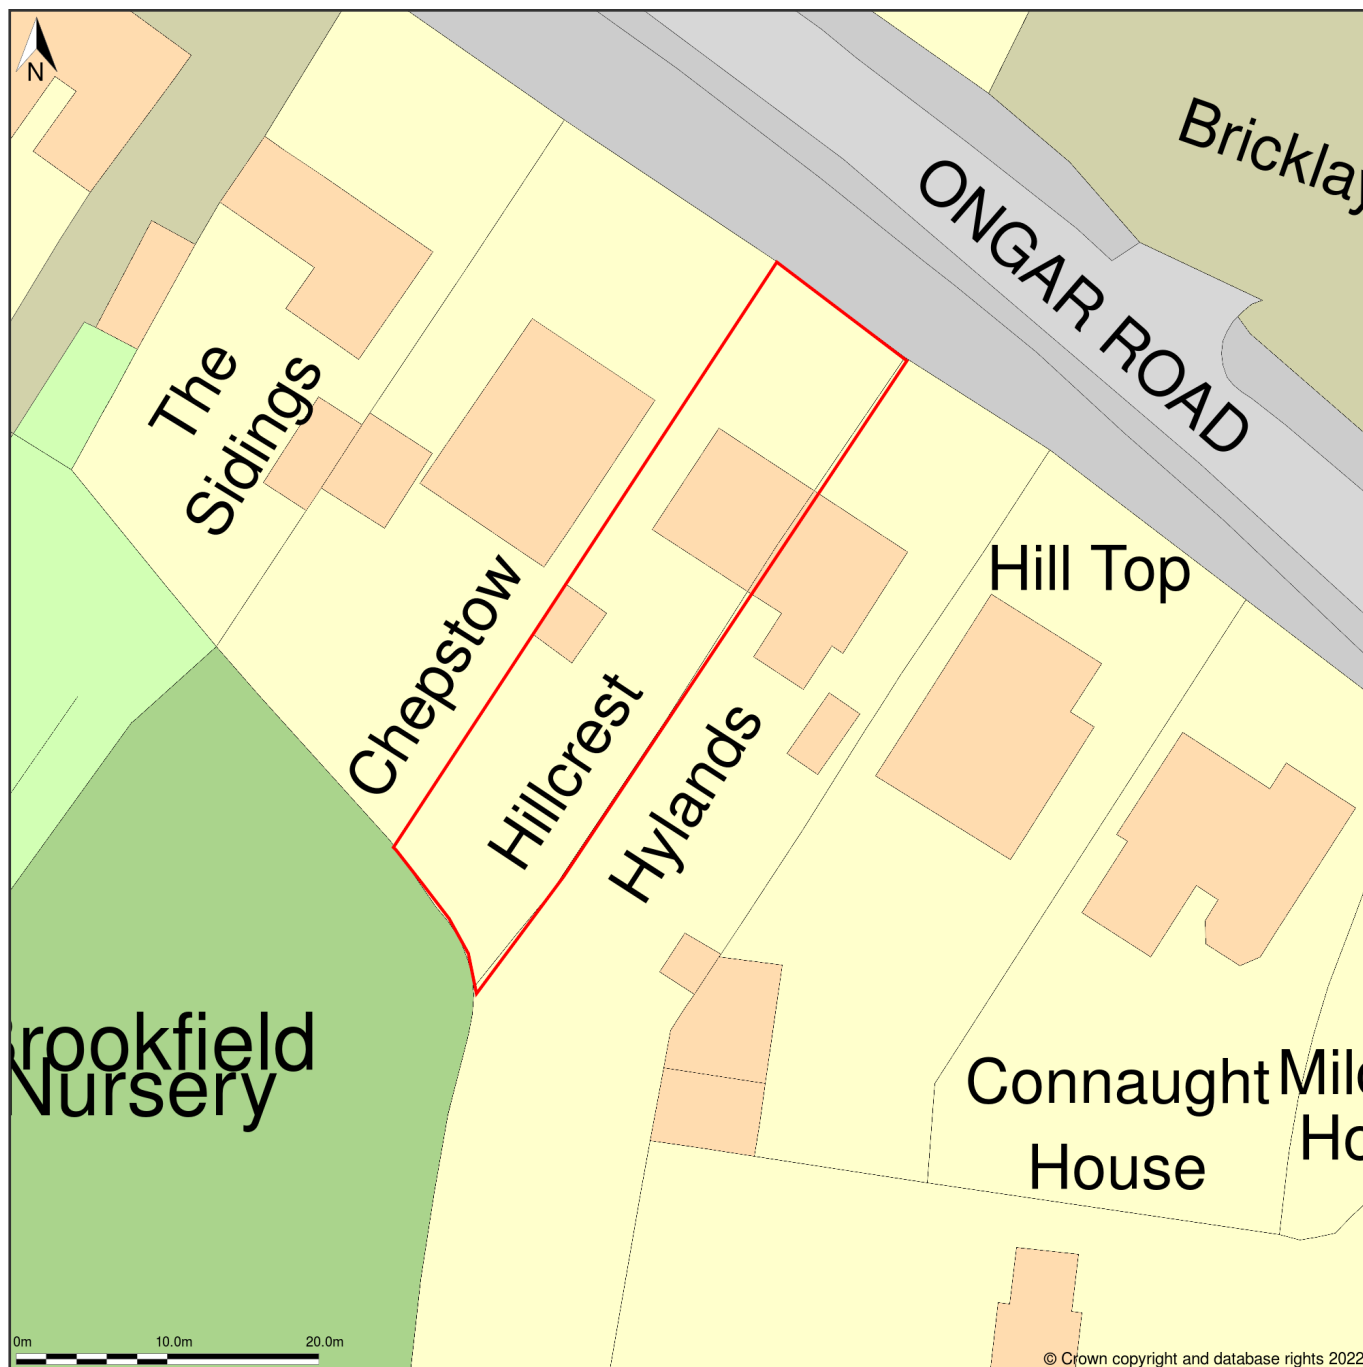

Hillcrest, Ongar Road, Stondon Massey, Essex, CM15 0EQ

Block Plan shows area bounded by: 558408.69, 200420.51 558498.69, 200510.51 (at a scale of 1:500), OSGridRef: TL5845 46. The representation of a road, track or path is no evidence of a right of way. The representation of features as lines is no evidence of a property boundary.

Produced on 27th Jun 2022 from the Ordnance Survey National Geographic Database and incorporating surveyed revision available at this date. Reproduction in whole or part is prohibited without the prior permission of Ordnance Survey. © Crown copyright 2022. Supplied by <https://www.buyaplan.co.uk> digital mapping a licensed Ordnance Survey partner (100053143). Unique plan reference: #00743575-0D50D9