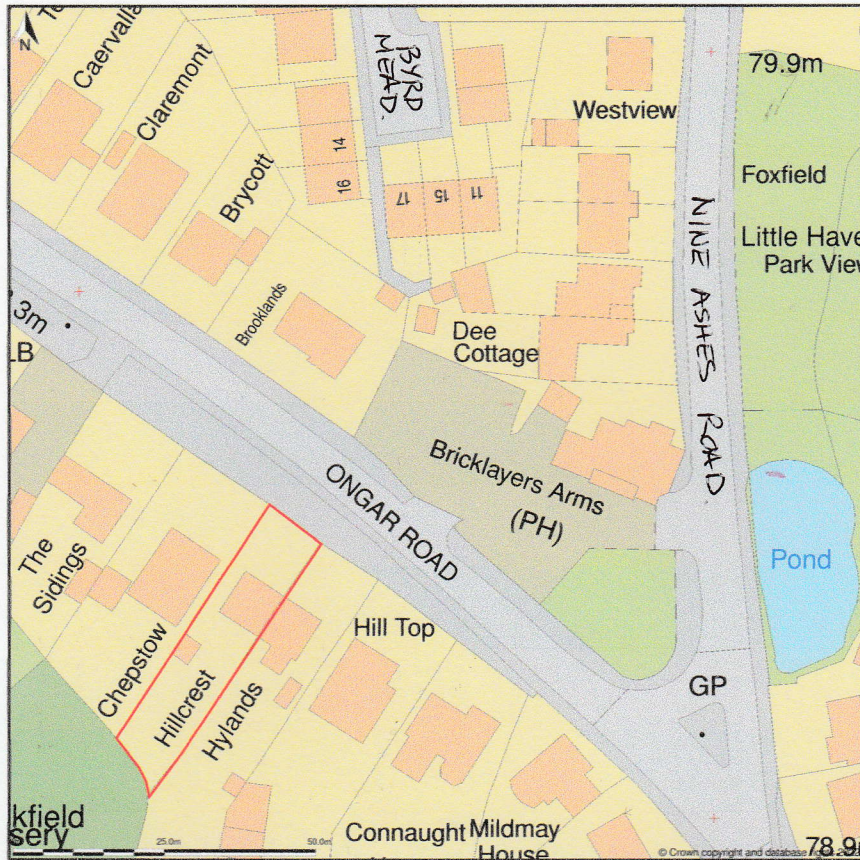

Hillcrest, Ongar Road, Stondon Massey, Essex, CM15 0EQ

Site Plan shows area bounded by: 558416.37, 200435.02 558557.79, 200576.45 (at a scale of 1:1250), OSGridRef: TL5848 50. The representation of a road, track or path is no evidence of a right of way. The representation of features as lines is no evidence of a property boundary.

Produced on 27th Jun 2022 from the Ordnance Survey National Geographic Database and incorporating surveyed revision available at this date. Reproduction in whole or part is prohibited without the prior permission of Ordnance Survey. © Crown copyright 2022. Supplied by <https://www.buyaplan.co.uk> digital mapping a licensed Ordnance Survey partner (100053143). Unique plan reference: #00743576-8F560B