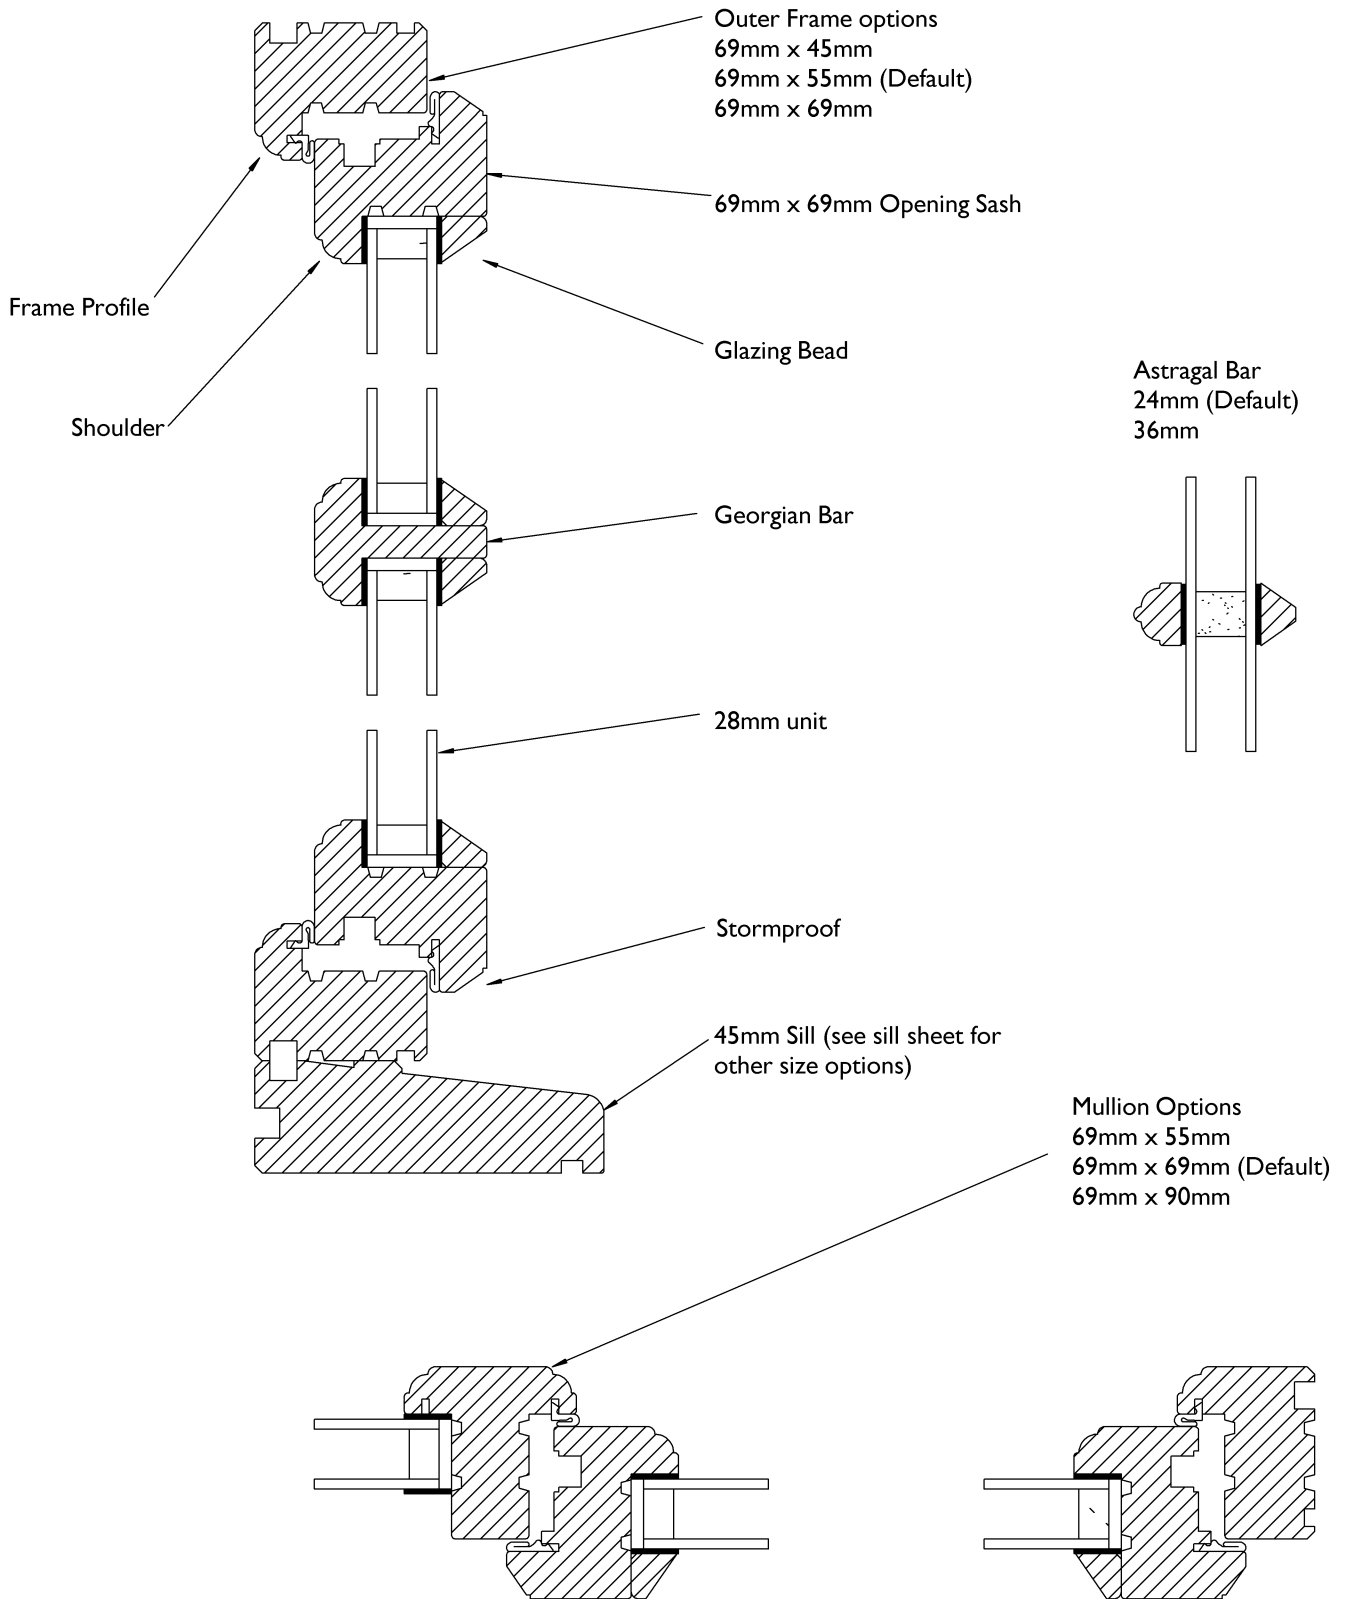

<b>Drawing No:</b> 69SP55D28 O O C C E	<b>Date:</b> 25/08/2015	<b>Drawn By:</b> SAB	
<b>Frame Size:</b> 69x55	<b>Sash Type:</b> Stormproof	<b>Glazing:</b> External	<b>Unit:</b> 28mm Unit
<b>Frame Profile:</b> Ovolo	<b>Shoulder:</b> Ovolo	<b>Glazing Bead:</b> Chamfer	<b>Stormproof:</b> Chamfer