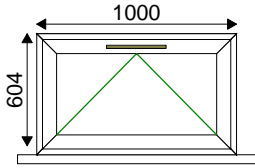

WINDOW & DOOR DETAILS

Tradezone Windows Ltd

Quote No: 347024

Ref: GCR - VICKY

Date Printed: 31 May 2022

Location: Window 1

1 - 1270w x 1154h (Basic Frame Size)

1 - 1270w x 1200h, 46mm Cill

Viewed Outside

Summary

Short Code	Description
SILL	140mm x 45mm 69mm Frame Sill
FRAME	69mm Frame
DRIP	Head Drip - None
FRAME	Frame - Ovolo
SASH	Shoulder - Ovolo
STORM	Stormproof - Chamfer
Glazing	Externally Glazed
WOOD IS	Hardwood
SBOLT	S-Chrome Shbolt Handle - RH
W HINGES	Easyclean Egress NOT Fire Esc.
W LOCK	Multipoint Shootbolt Locking
SASH	Stormproof Sash
W-STRIP	Black Weatherseal
SBOLT	S-Chrome Shbolt Handle - LH
28mm S/U	4/20/4 - Clear Tuff Low E & Argon - Black W/E sp (F)
W BEAD	19mm Chamfered Bead
TAPE1	Factory Glazed - Black Tape
FACT-GLAZE	Factory Glazed
SPRAY COAT	2 Tone Paint Frames and Sashes

Location: Window 2

1 - 1000w x 604h (Basic Frame Size)
 1 - 1000w x 650h, 46mm Cill
 Viewed Outside

Summary

Short Code	Description
SILL	140mm x 45mm 69mm Frame Sill
FRAME	69mm Frame
DRIP	Head Drip - None
FRAME	Frame - Ovolo
SASH	Shoulder - Ovolo
STORM	Stormproof - Chamfer
Glazing	Externally Glazed
WOOD IS	Hardwood
SBOLT	S-Chrome Shbolt Handle - RH
W HINGES	Easyclean Friction Hinges
W LOCK	Multipoint Shootbolt Locking
SASH	Stormproof Sash
W-STRIP	Black Weatherseal
28mm S/U	4/20/4 - Clear Tuff Low E & Argon - Black W/E sp (F)
W BEAD	19mm Chamfered Bead
TAPE1	Factory Glazed - Black Tape
FACT-GLAZE	Factory Glazed
SPRAY COAT	2 Tone Paint Frames and Sashes