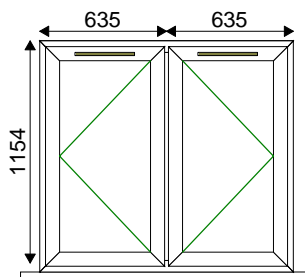

WINDOW & DOOR DETAILS

Tradezone Windows Ltd

Quote No: 347024

Ref: GCR - VICKY

Date Printed: 31 May 2022

Location: Window 1

1 - 1270w x 1154h (Basic Frame Size)

1 - 1270w x 1200h, 46mm Cill

Viewed Outside

Summary

Short Code	Description
SILL	140mm x 45mm 69mm Frame Sill
FRAME	69mm Frame
DRIP	Head Drip - None
FRAME	Frame - Ovolo
SASH	Shoulder - Ovolo
STORM	Stormproof - Chamfer
Glazing	Externally Glazed
WOOD IS	Hardwood
SBOLT	S-Chrome Shbolt Handle - RH
W HINGES	Easyclean Egress NOT Fire Esc.
W LOCK	Multipoint Shootbolt Locking
SASH	Stormproof Sash
W-STRIP	Black Weatherseal
SBOLT	S-Chrome Shbolt Handle - LH
28mm S/U	4/20/4 - Clear Tuff Low E & Argon - Black W/E sp (F)
W BEAD	19mm Chamfered Bead
TAPE1	Factory Glazed - Black Tape
FACT-GLAZE	Factory Glazed
SPRAY COAT	2 Tone Paint Frames and Sashes

Location: Window 2

1 - 1000w x 604h (Basic Frame Size)
 1 - 1000w x 650h, 46mm Cill
 Viewed Outside

Summary

Short Code	Description
SILL	140mm x 45mm 69mm Frame Sill
FRAME	69mm Frame
DRIP	Head Drip - None
FRAME	Frame - Ovolo
SASH	Shoulder - Ovolo
STORM	Stormproof - Chamfer
Glazing	Externally Glazed
WOOD IS	Hardwood
SBOLT	S-Chrome Shbolt Handle - RH
W HINGES	Easyclean Friction Hinges
W LOCK	Multipoint Shootbolt Locking
SASH	Stormproof Sash
W-STRIP	Black Weatherseal
28mm S/U	4/20/4 - Clear Tuff Low E & Argon - Black W/E sp (F)
W BEAD	19mm Chamfered Bead
TAPE1	Factory Glazed - Black Tape
FACT-GLAZE	Factory Glazed
SPRAY COAT	2 Tone Paint Frames and Sashes