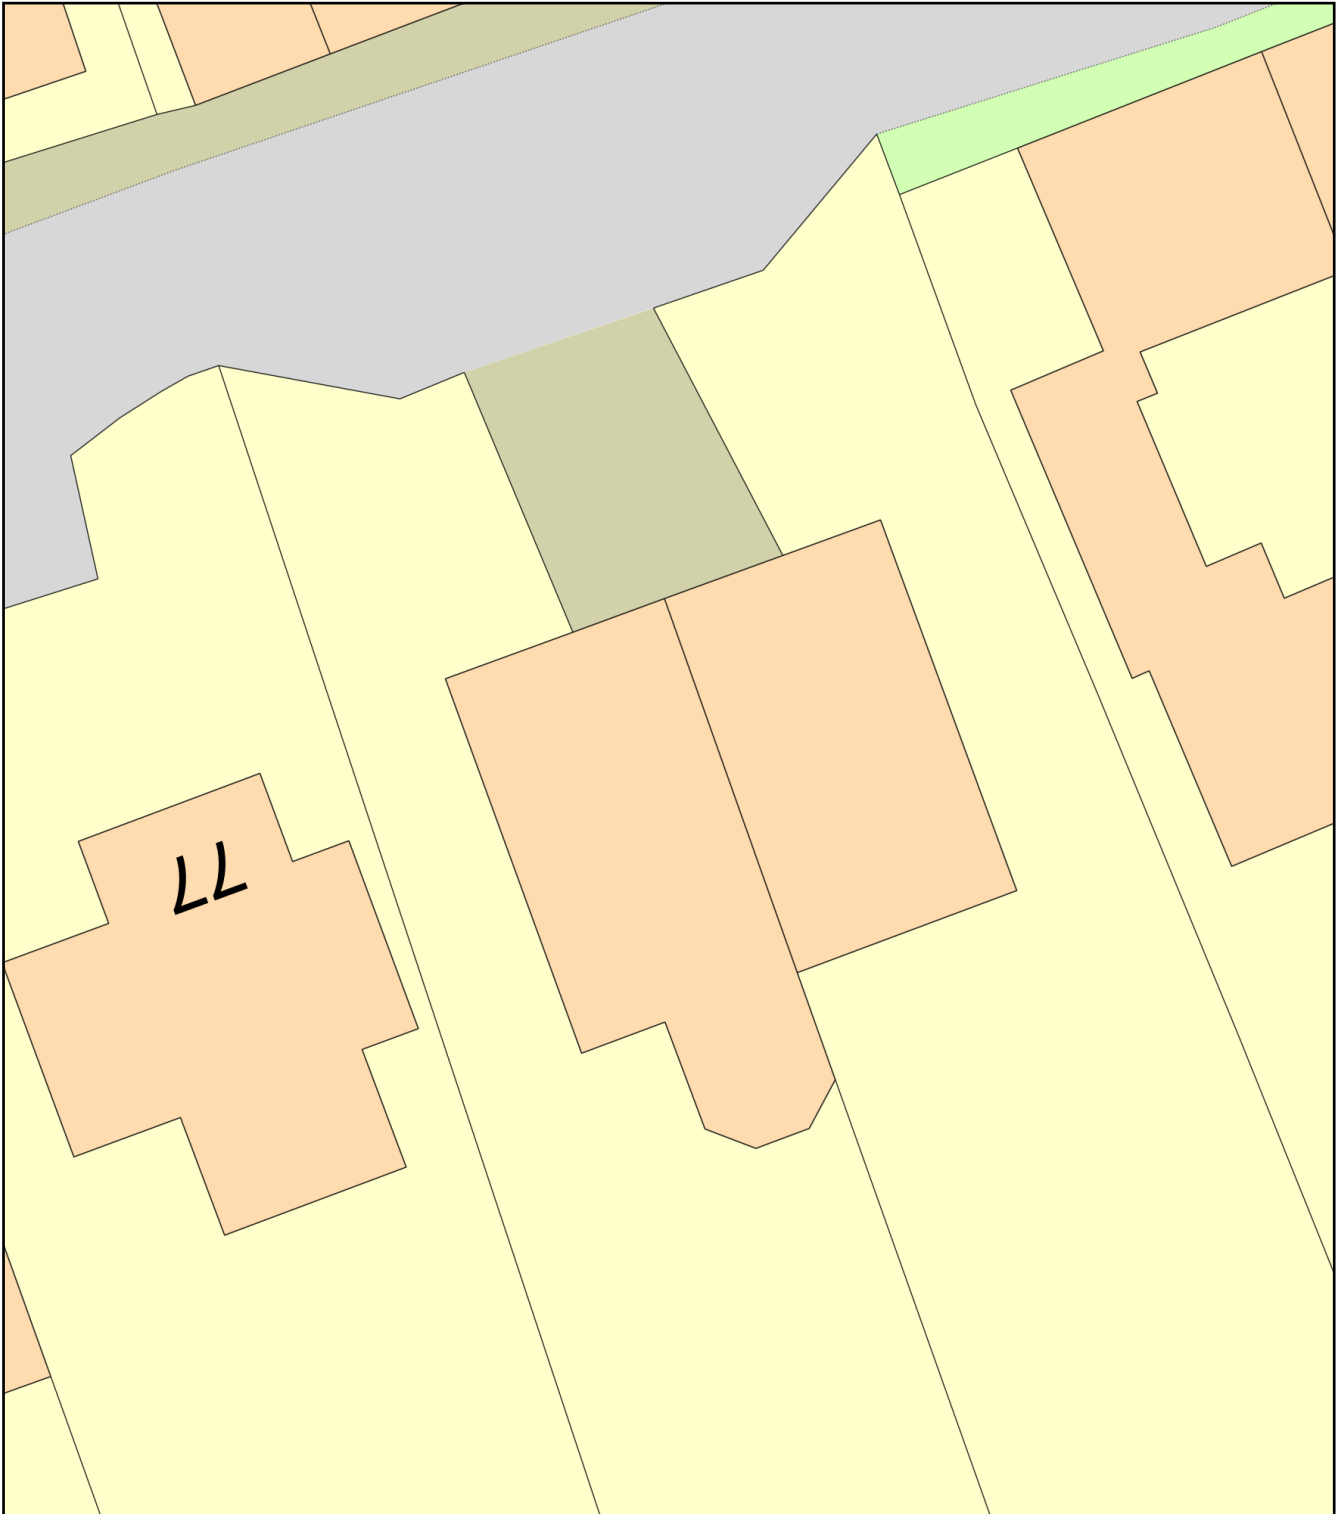

75 The Street

Plan Produced for: **Natalie and Steve Lowe**

Date Produced: 10 May 2022

Plan Reference Number: TQRQM22130184356921

Scale: 1:200 @ A4