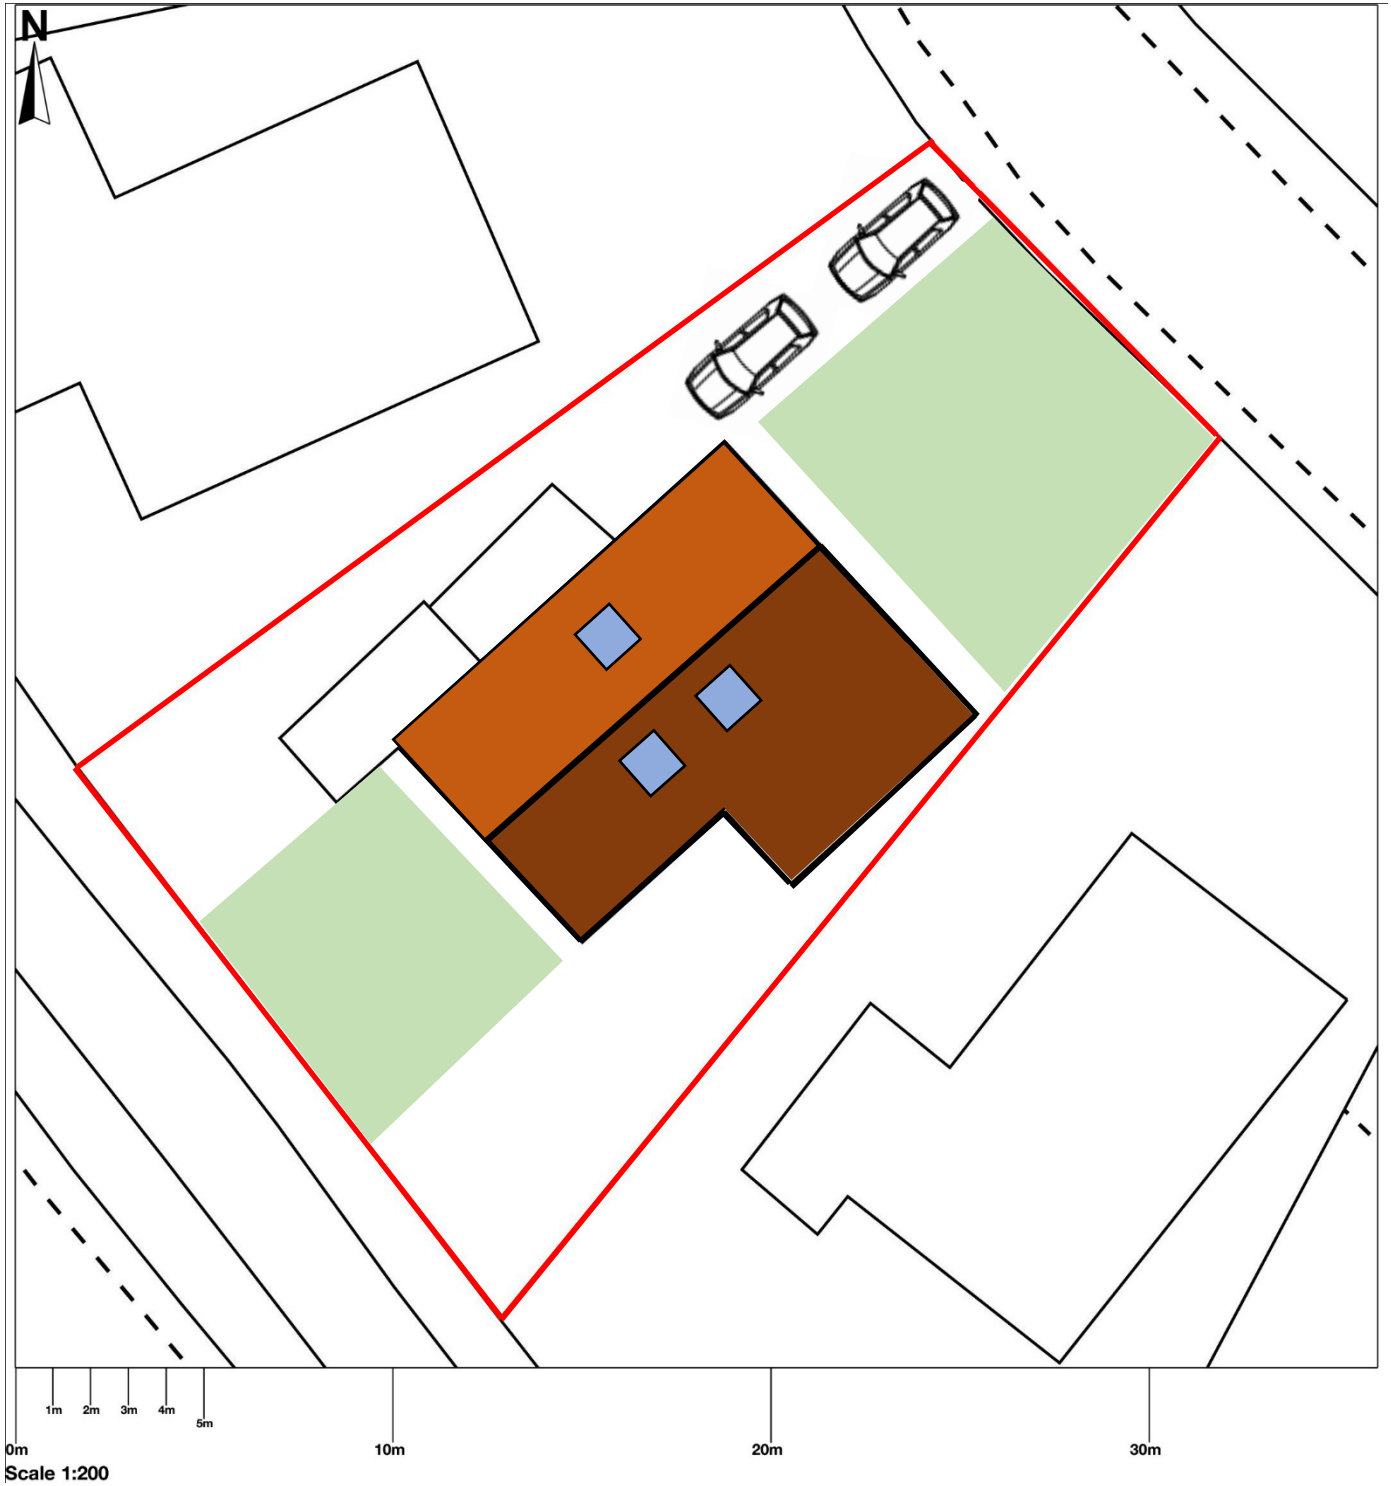

Ordnance Survey

OS Sitemap

Proposed Block Plan: - Scale 1:200

6 Appletree Meadow, Presteigne, LD8 2DL

Map area bounded by: 331451,264151 331487,264187. Produced on 28 June 2022 from the OS National Geographic Database. Reproduction in whole or part is prohibited without the prior permission of Ordnance Survey. © Crown copyright 2022. Supplied by UKPlanningMaps.com a licensed OS partner (100054135). Unique plan reference: b36c/uk/817962/1105899