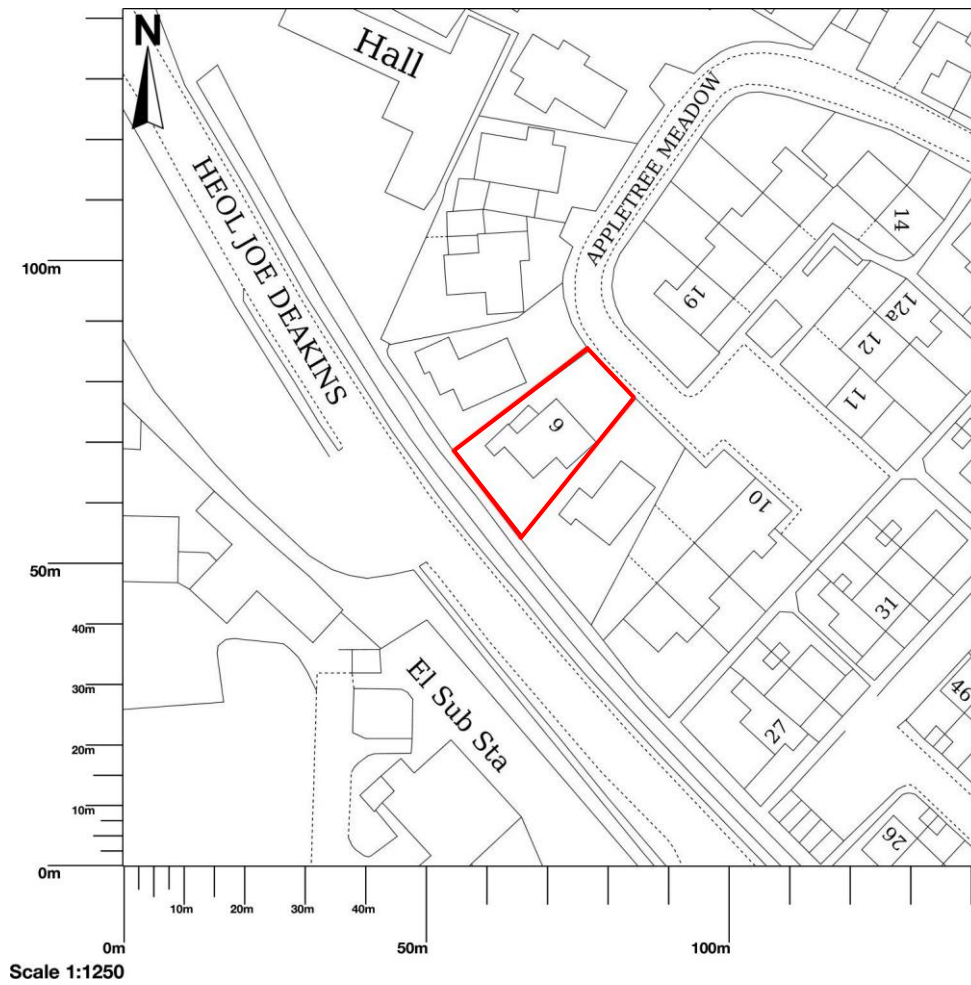

Ordnance Survey

OS Sitemap

Location Plan :- Scale 1:1250

6 Appletree Meadow, Presteigne, LD8 2DL

Map area bounded by: 331398,264098 331540,264240. Produced on 28 June 2022 from the OS National Geographic Database. Reproduction in whole or part is prohibited without the prior permission of Ordnance Survey. © Crown copyright 2022. Supplied by UKPlanningMaps.com a licensed OS partner (100054135). Unique plan reference: p2c/uk/817962/1105785