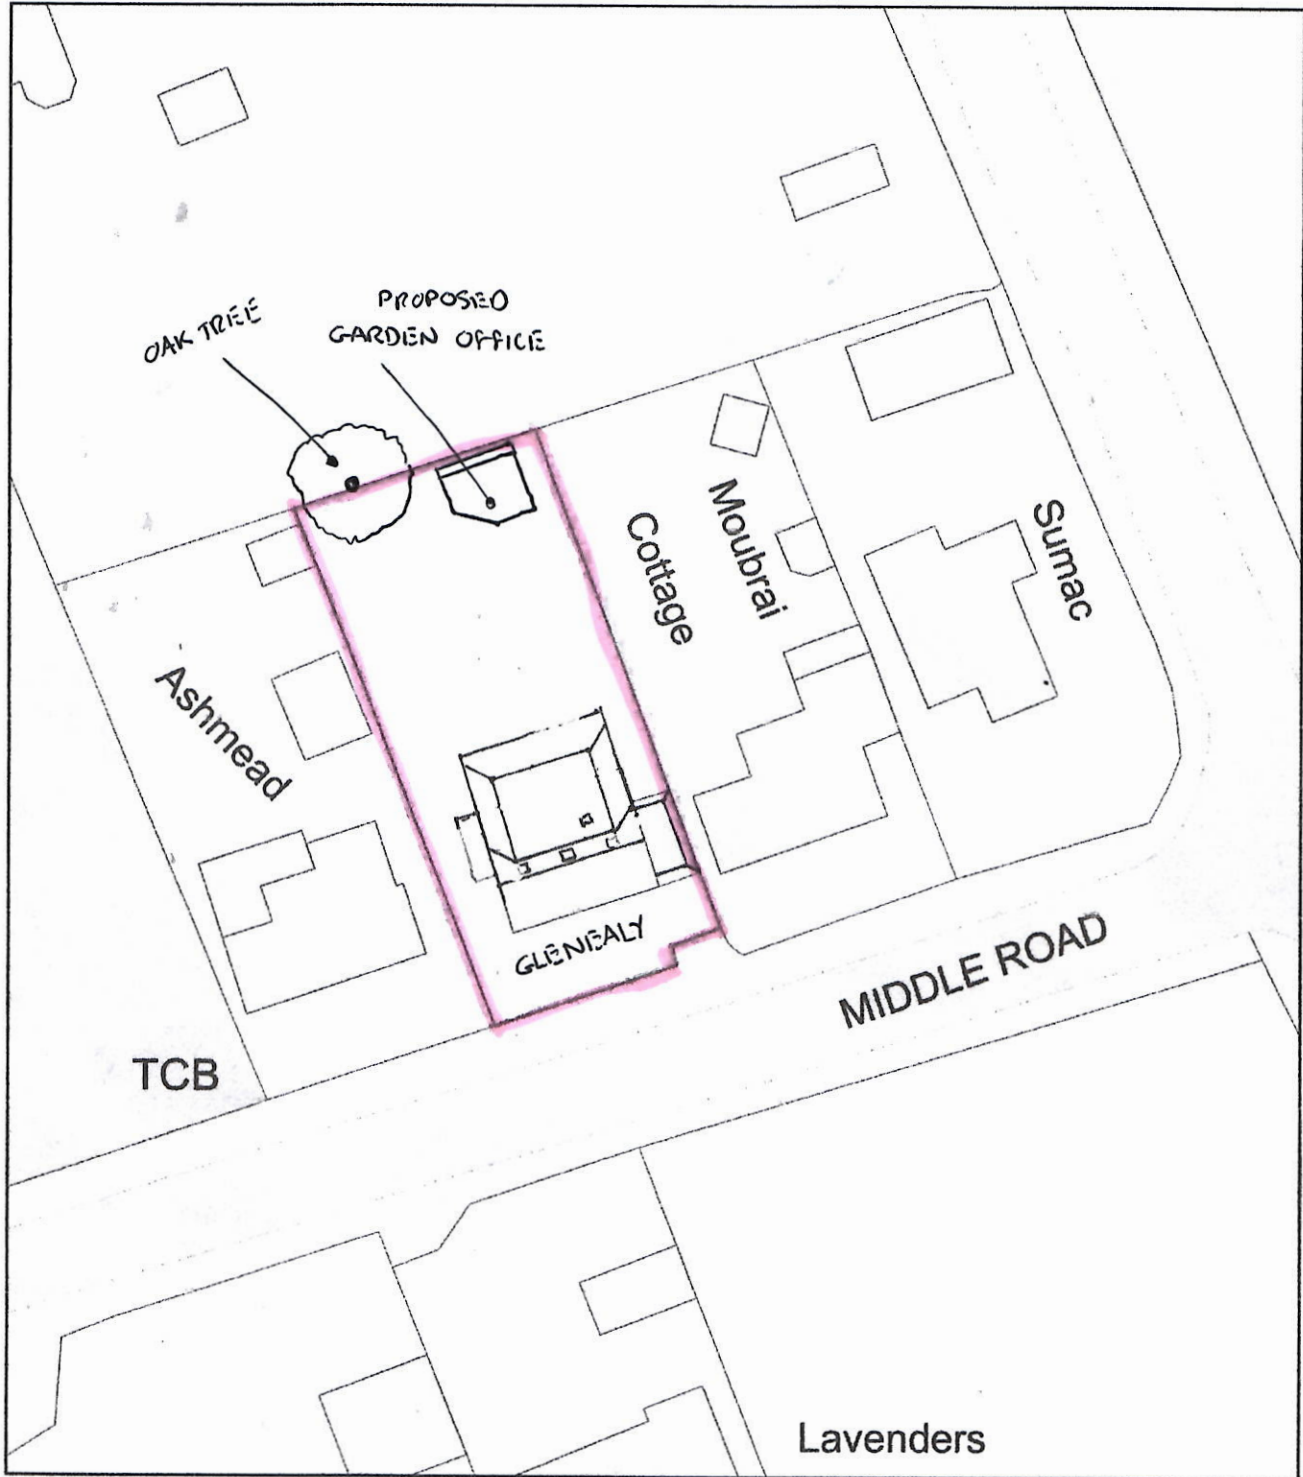

## PROPOSED OFFICE LOCATION PLAN

Plan Produced for: m bennett

Date Produced: 09 Feb 2022

Plan Reference Number: TQRQM22040094051528

Scale: 1:500 @ A4

DR3