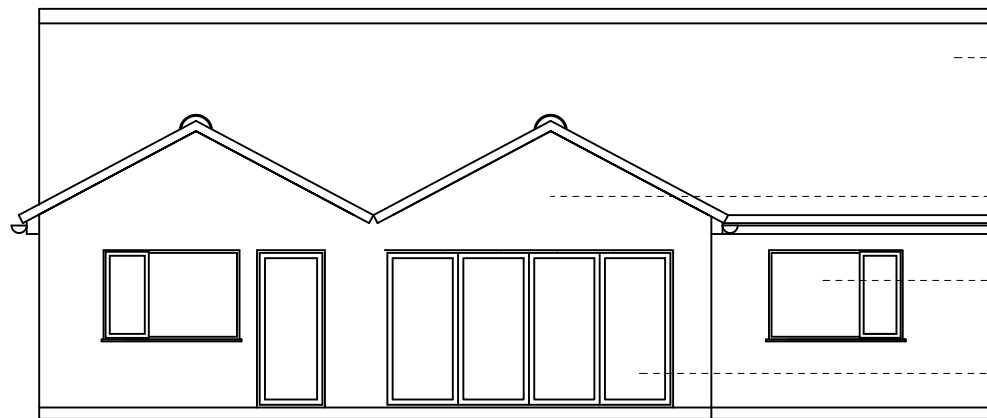

East Elevation

- New Slate tile roof
- New off white smooth render
- Timber windows
- Glazed Panels
- Timber front door

West Elevation

- New Slate tile roof
- New off white smooth render
- Timber windows
- Aluminum Bi Fold Doors

SCALE

176 The Street

Mr and Mrs Challinor

East and West Elevations 1:100

DWG	176 14	Size	A3
Date	16/06/22	Scale	1:100
rev B :Drawing Amended			