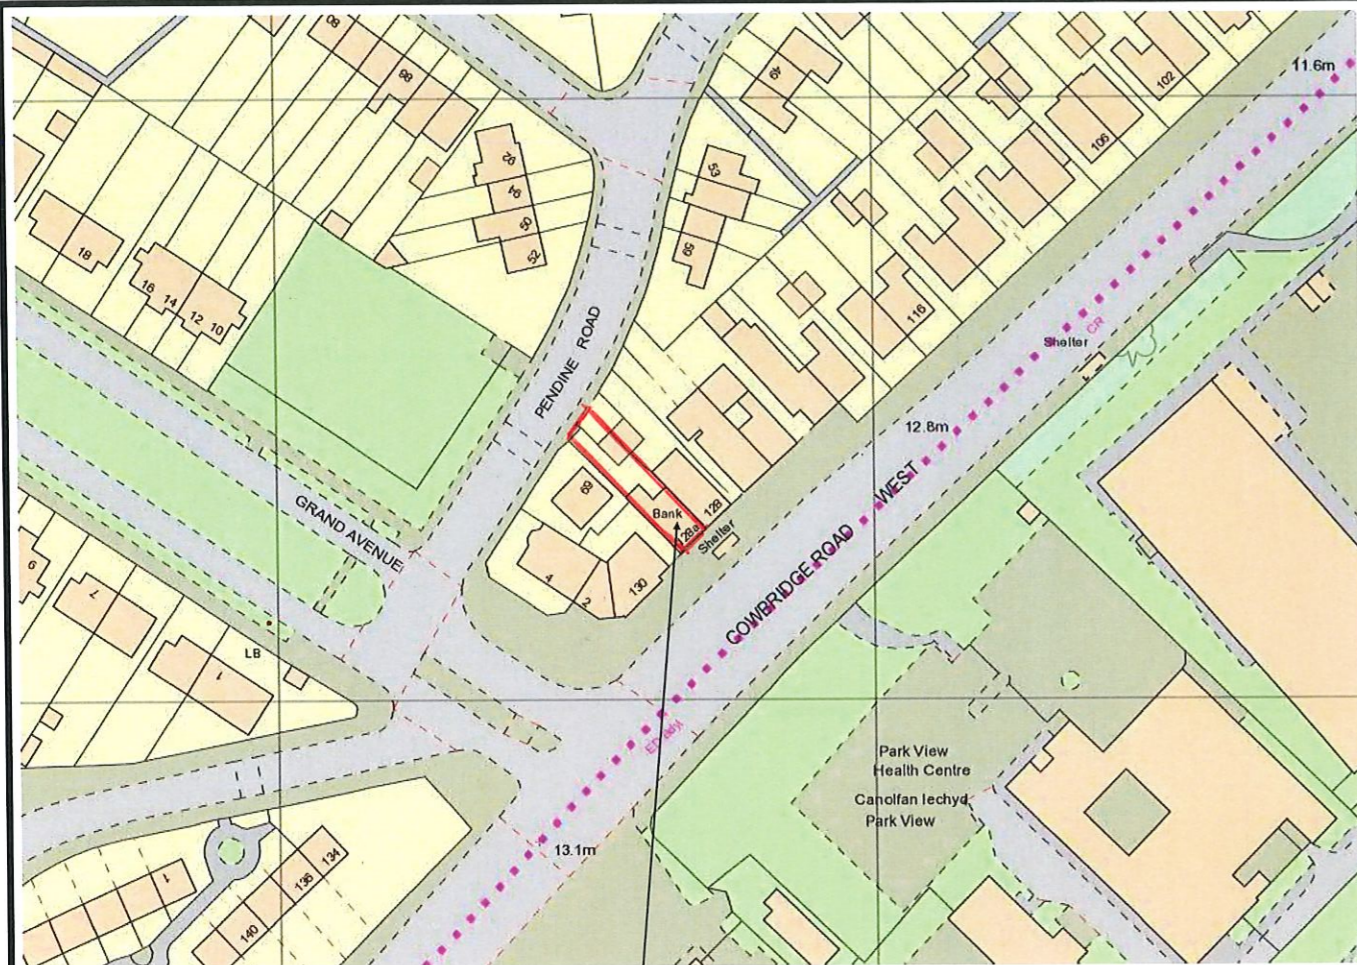

PHOTOS—EXISTING

THE SITE

SITE LOCATION PLAN 1:1250

DTB DESIGN
 TEMPLE COURT 13a CATHEDRAL ROAD
 CARDIFF CF11 9HA
 TEL 029 2035 0365
 dtbdesignservices@gmail.com

REVISIONS

DTB DESIGN Architectural & Property Development Consultants

DESCRIPTION

DEVELOPMENT AT

128A COWBRIDGE ROAD WEST
 CARDIFF

May 2022

CXD2/1