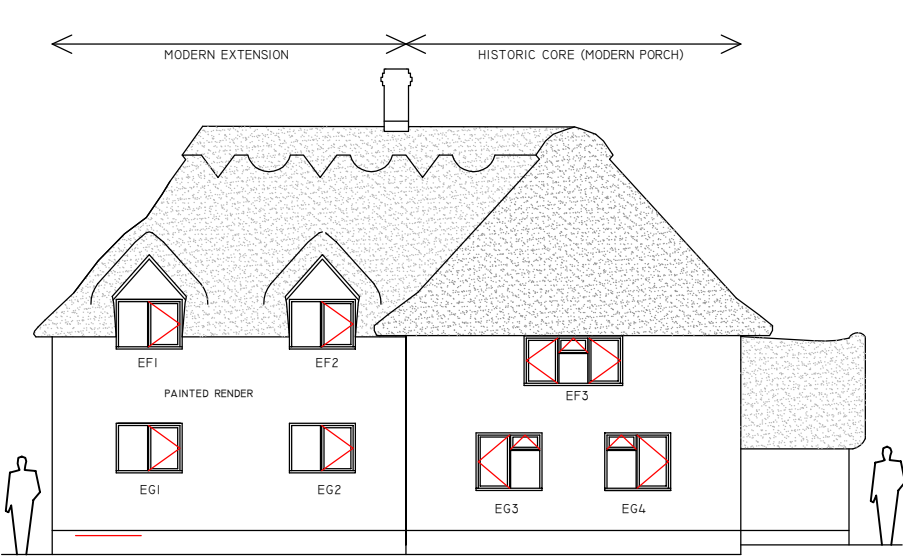

SOUTH ELEVATION EXISTING

WEST ELEVATION EXISTING

SOUTH ELEVATION PROPOSED

WEST ELEVATION PROPOSED

EAST ELEVATION EXISTING

NORTH ELEVATION EXISTING

EAST ELEVATION PROPOSED

NORTH ELEVATION PROPOSED

COPYRIGHT Do NOT SCALE  
 FEN HOUSE, FEN LANE, CREETING ST MARY  
 PROPOSALS FOR MR & MRS HILLIER  
 ELEVATIONS SHOWING EG1  
 20 JUNE 2022  
 DRWG No 1040/22/1  
 TIM BUXBAUM ARCHITECT  
 BROOK COTTAGE THE AVENUE  
 LOWER UFFORD SUFFOLK IP13 6DT  
 TEL 01394 461483  
 TIMBUXBAUM@AOL.COM