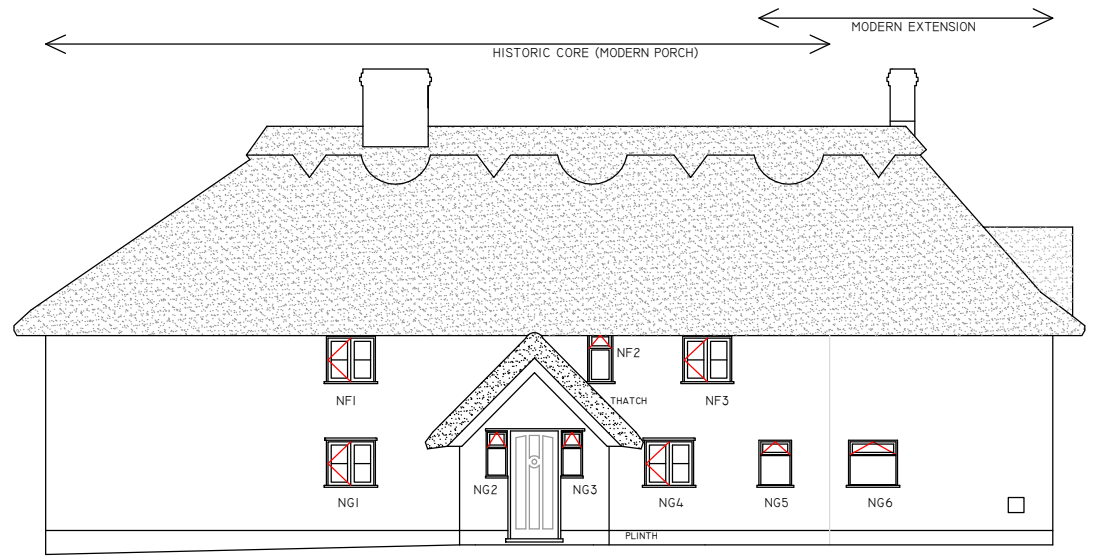

SOUTH ELEVATION EXISTING

WEST ELEVATION EXISTING

SOUTH ELEVATION PROPOSED

WEST ELEVATION PROPOSED

EAST ELEVATION EXISTING

NORTH ELEVATION EXISTING

EAST ELEVATION PROPOSED

NORTH ELEVATION PROPOSED

COPYRIGHT Do NOT SCALE  
 FEN HOUSE, FEN LANE, CREETING ST MARY  
 PROPOSALS FOR MR & MRS HILLIER  
 ELEVATIONS SHOWING EG1  
 20 JUNE 2022  
 DRWG No 1040/22/1  
 TIM BUXBAUM ARCHITECT  
 BROOK COTTAGE THE AVENUE  
 LOWER UFFORD SUFFOLK IP13 6DT  
 TEL 01394 461483  
 TIMBUXBAUM@AOL.COM