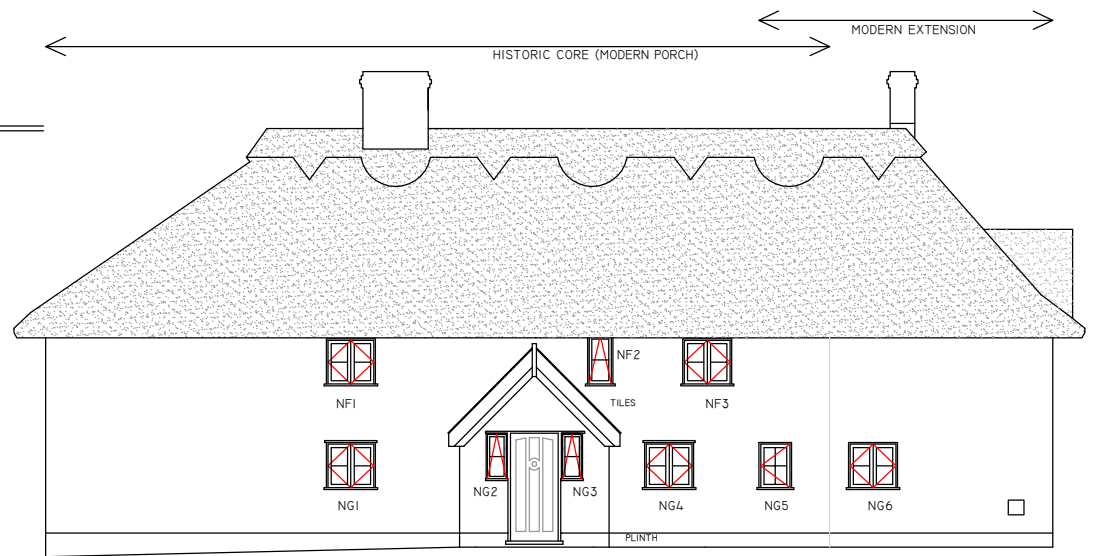

SOUTH ELEVATION EXISTING

WEST ELEVATION EXISTING

SOUTH ELEVATION PROPOSED

WEST ELEVATION PROPOSED

EAST ELEVATION EXISTING

NORTH ELEVATION EXISTING

EAST ELEVATION PROPOSED

NORTH ELEVATION PROPOSED

COPYRIGHT Do NOT SCALE  
 FEN HOUSE, FEN LANE, CREETING ST MARY  
 PROPOSALS FOR MR & MRS HILLIER  
 ELEVATIONS SHOWING EG1  
 20 JUNE 2022  
 DRWG No 1040/22/1  
 TIM BUXBAUM ARCHITECT  
 BROOK COTTAGE THE AVENUE  
 LOWER UFFORD SUFFOLK IP13 6DT  
 TEL 01394 461483  
 TIMBUXBAUM@AOL.COM