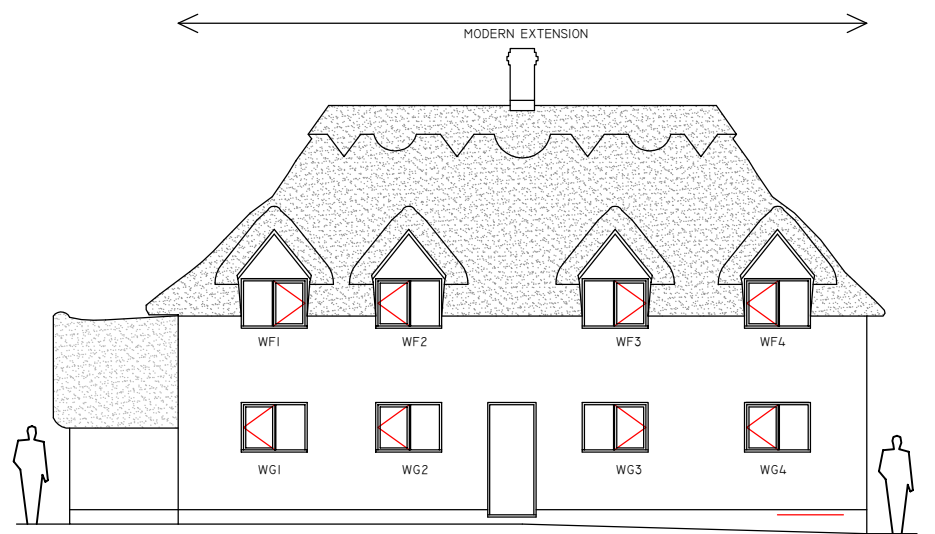

SOUTH ELEVATION EXISTING

WEST ELEVATION EXISTING

SOUTH ELEVATION PROPOSED

WEST ELEVATION PROPOSED

EAST ELEVATION EXISTING

NORTH ELEVATION EXISTING

EAST ELEVATION PROPOSED

NORTH ELEVATION PROPOSED

COPYRIGHT Do NOT SCALE  
 FEN HOUSE, FEN LANE, CREETING ST MARY  
 PROPOSALS FOR MR & MRS HILLIER  
 ELEVATIONS SHOWING EG1  
 20 JUNE 2022  
 DRWG No 1040/22/1  
 TIM BUXBAUM ARCHITECT  
 BROOK COTTAGE THE AVENUE  
 LOWER UFFORD SUFFOLK IP13 6DT  
 TEL 01394 461483  
 TIMBUXBAUM@AOL.COM