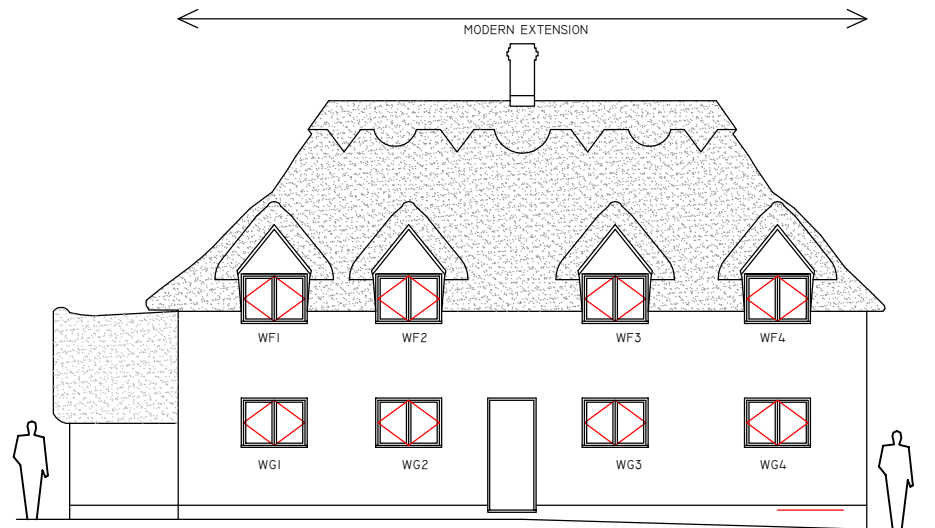

SOUTH ELEVATION EXISTING

WEST ELEVATION EXISTING

SOUTH ELEVATION PROPOSED

WEST ELEVATION PROPOSED

EAST ELEVATION EXISTING

NORTH ELEVATION EXISTING

EAST ELEVATION PROPOSED

NORTH ELEVATION PROPOSED

COPYRIGHT Do NOT SCALE  
 FEN HOUSE, FEN LANE, CREETING ST MARY  
 PROPOSALS FOR MR & MRS HILLIER  
 ELEVATIONS SHOWING EG1  
 20 JUNE 2022  
 DRWG No 1040/22/1  
 TIM BUXBAUM ARCHITECT  
 BROOK COTTAGE THE AVENUE  
 LOWER UFFORD SUFFOLK IP13 6DT  
 TEL 01394 461483  
 TIMBUXBAUM@AOL.COM