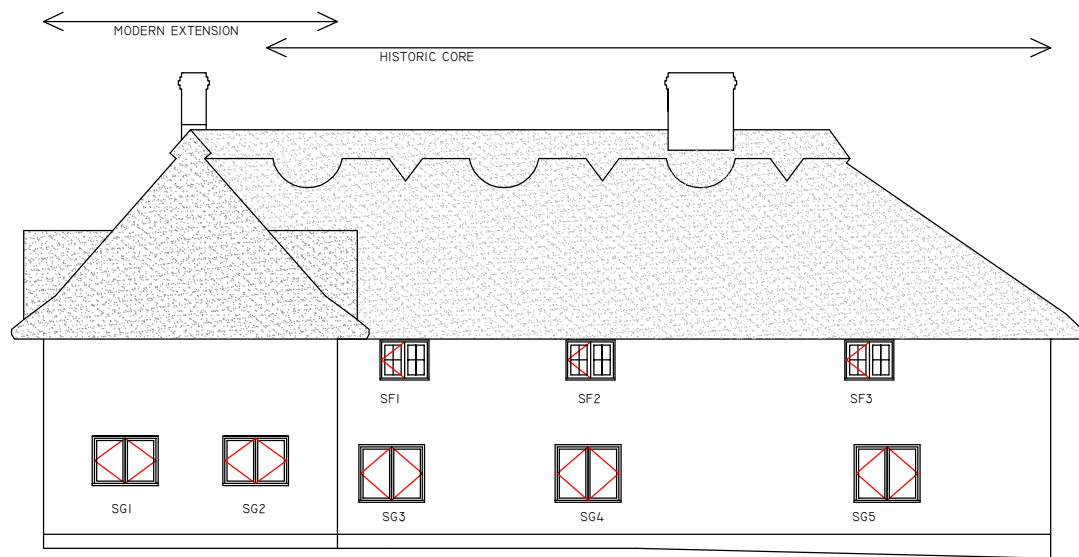

SOUTH ELEVATION EXISTING

WEST ELEVATION EXISTING

SOUTH ELEVATION PROPOSED

WEST ELEVATION PROPOSED

EAST ELEVATION EXISTING

NORTH ELEVATION EXISTING

EAST ELEVATION PROPOSED

NORTH ELEVATION PROPOSED

COPYRIGHT Do NOT SCALE  
 FEN HOUSE, FEN LANE, CREETING ST MARY  
 PROPOSALS FOR MR & MRS HILLIER  
 ELEVATIONS SHOWING EG1  
 20 JUNE 2022  
 DRWG No 1040/22/1  
 TIM BUXBAUM ARCHITECT  
 BROOK COTTAGE THE AVENUE  
 LOWER UFFORD SUFFOLK IP13 6DT  
 TEL 01394 461483  
 TIMBUXBAUM@AOL.COM