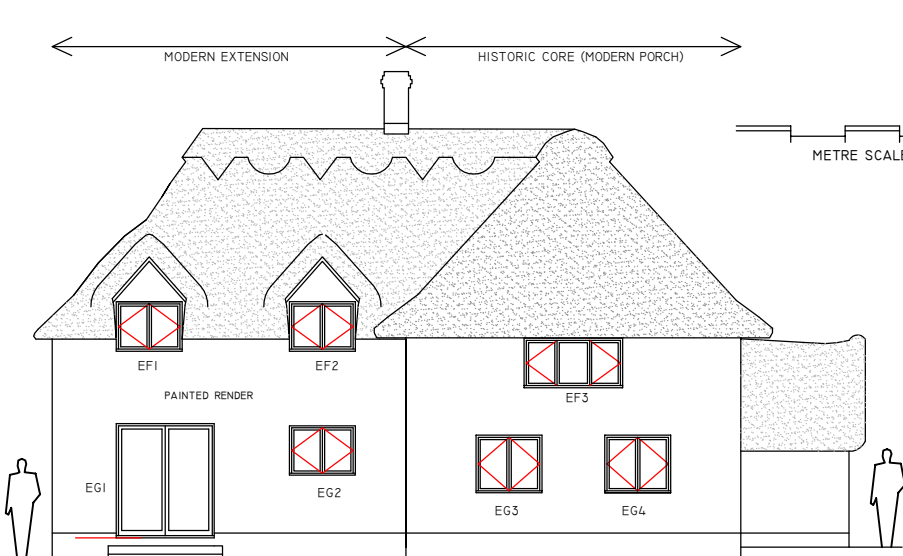

SOUTH ELEVATION EXISTING

WEST ELEVATION EXISTING

SOUTH ELEVATION PROPOSED

WEST ELEVATION PROPOSED

EAST ELEVATION EXISTING

NORTH ELEVATION EXISTING

EAST ELEVATION PROPOSED

NORTH ELEVATION PROPOSED

COPYRIGHT Do NOT SCALE  
 FEN HOUSE, FEN LANE, CREETING ST MARY  
 PROPOSALS FOR MR & MRS HILLIER  
 ELEVATIONS SHOWING EG1  
 20 JUNE 2022  
 DRWG No 1040/22/1  
 TIM BUXBAUM ARCHITECT  
 BROOK COTTAGE THE AVENUE  
 LOWER UFFORD SUFFOLK IP13 6DT  
 TEL 01394 461483  
 TIMBUXBAUM@AOL.COM