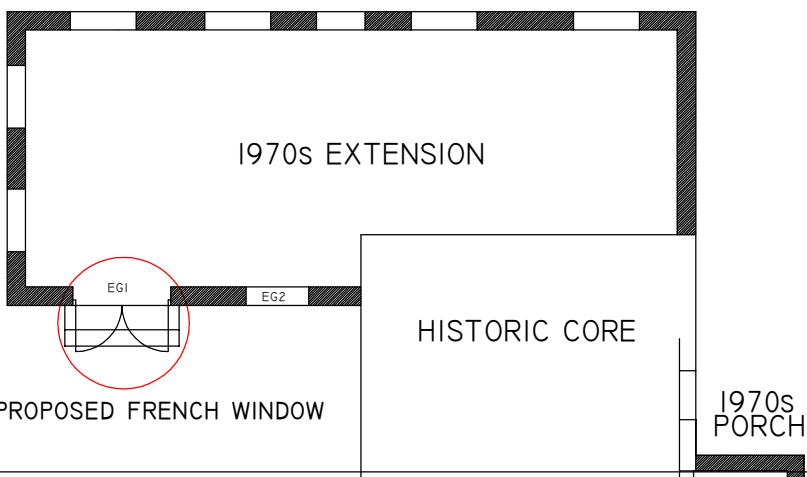

SOUTH ELEVATION EXISTING

WEST ELEVATION EXISTING

SOUTH ELEVATION PROPOSED

WEST ELEVATION PROPOSED

EAST ELEVATION EXISTING

NORTH ELEVATION EXISTING

EAST ELEVATION PROPOSED

NORTH ELEVATION PROPOSED

COPYRIGHT Do NOT SCALE  
 FEN HOUSE, FEN LANE, CREETING ST MARY  
 PROPOSALS FOR MR & MRS HILLIER  
 ELEVATIONS SHOWING EG1  
 20 JUNE 2022  
 DRWG No 1040/22/1  
 TIM BUXBAUM ARCHITECT  
 BROOK COTTAGE THE AVENUE  
 LOWER UFFORD SUFFOLK IP13 6DT  
 TEL 01394 461483  
 TIMBUXBAUM@AOL.COM