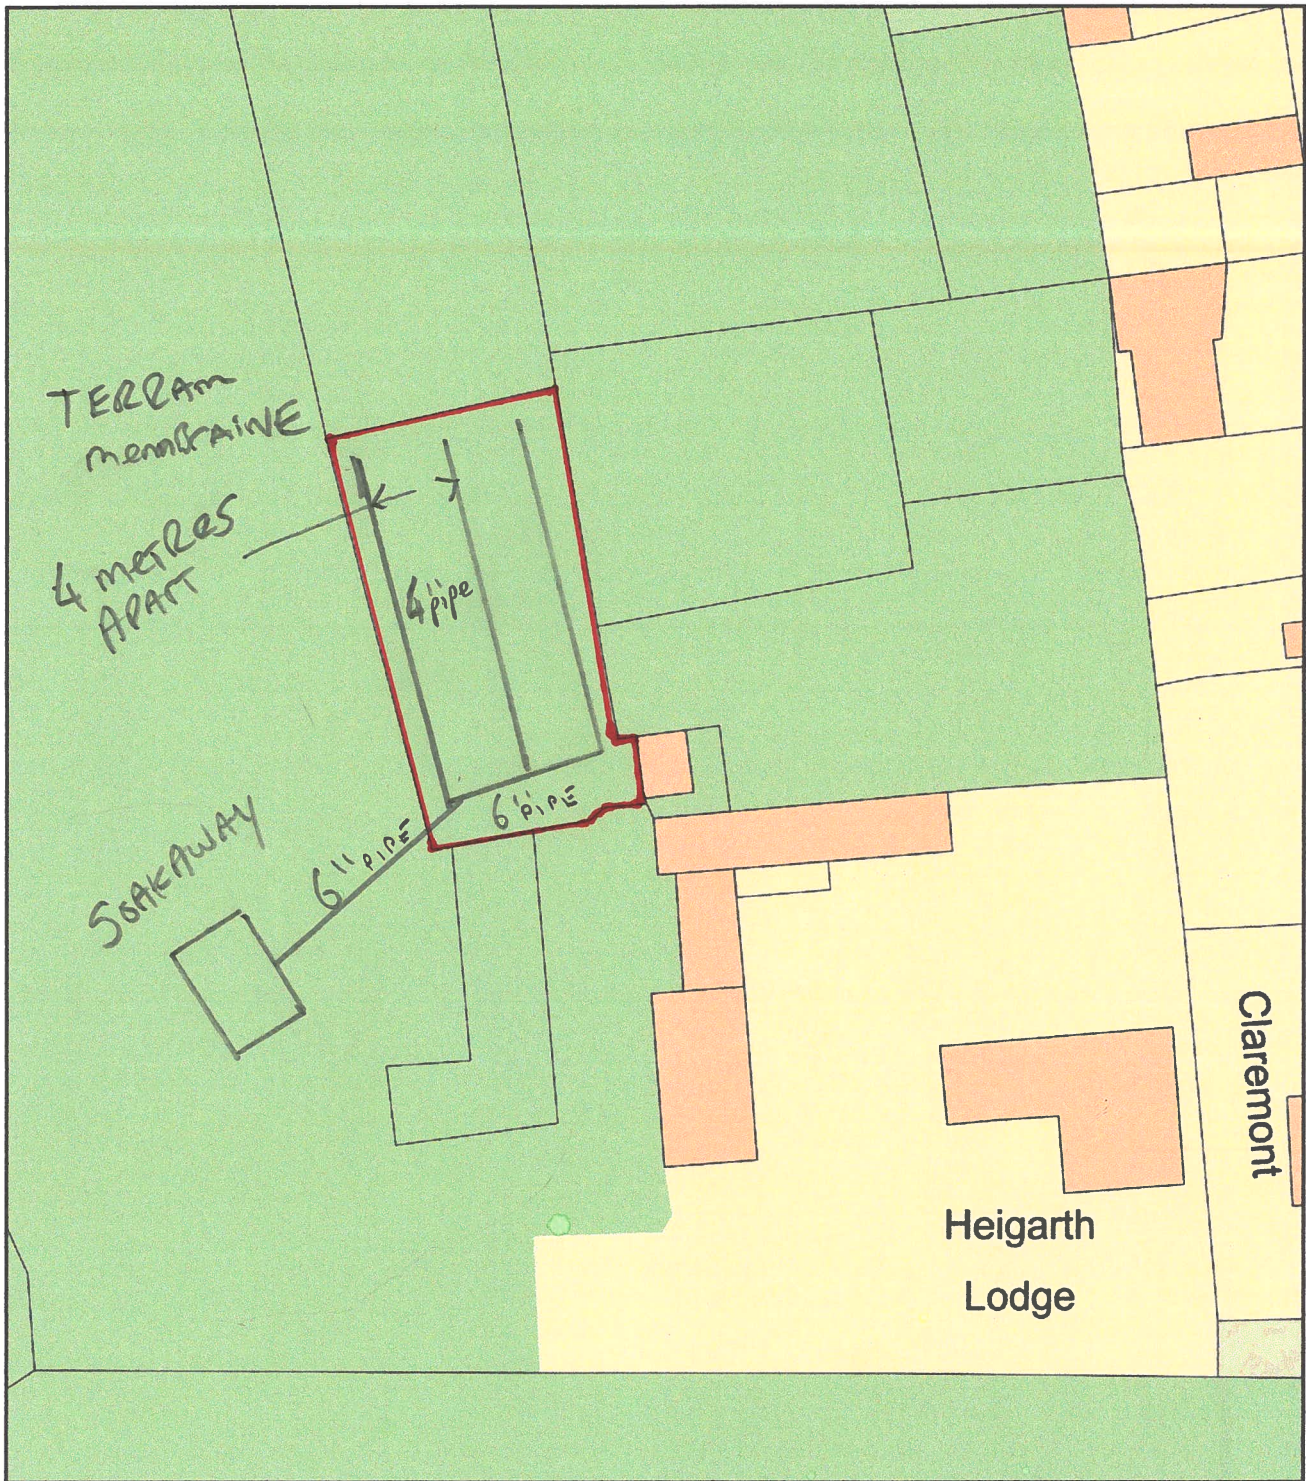

HIEGARTH LODGE

Plan Produced for: **BRIAN BOOTH**

Date Produced: 21 Jun 2022

Plan Reference Number: TQRQM22172144455659

Scale: 1:500 @ A4