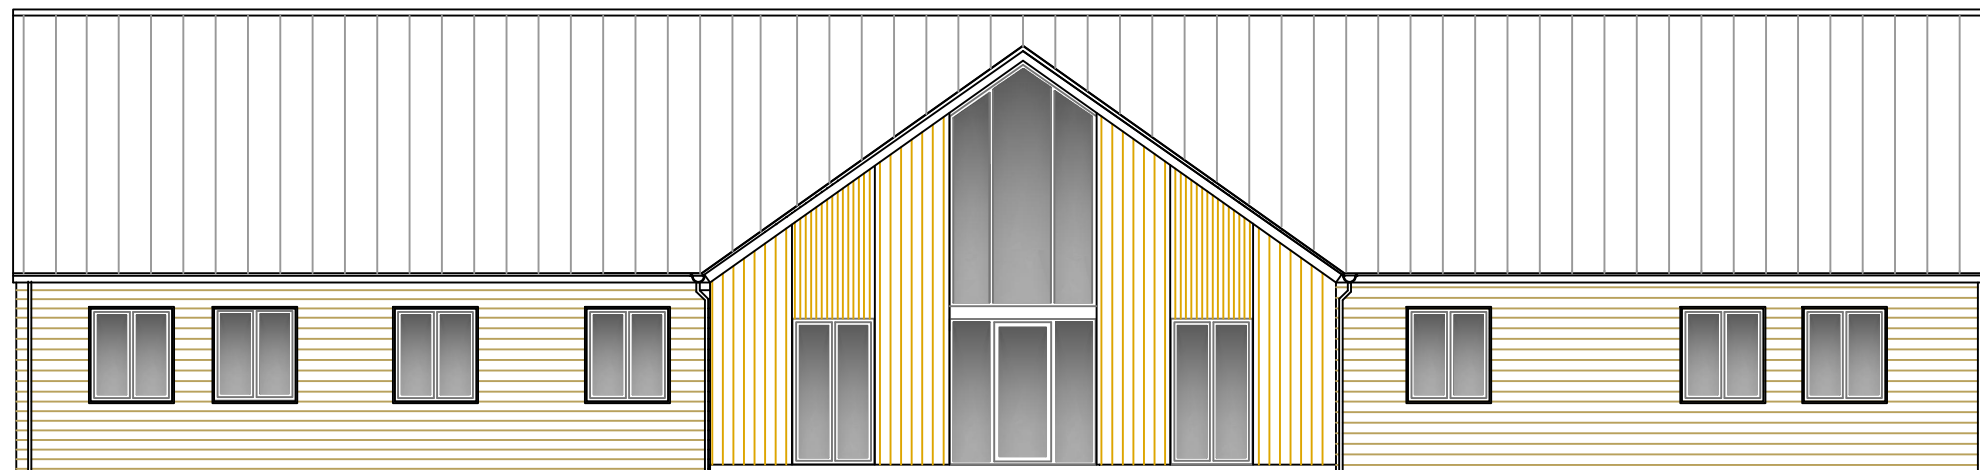

grey standing seam metal roofing

grey metal fascia and barge board

grey metal gutters and downpipes

grey aluminium windows
natural narrow timber vertical boarding
natural wide horizontal shiplap boarding

natural narrow timber vertical boarding

grey metal fascia and barge board

grey metal gutters and downpipes

grey aluminium windows

SOUTH

grey standing seam metal roofing

grey metal fascia and barge board

grey metal gutters and downpipes

grey aluminium windows
natural narrow timber vertical boarding
natural wide horizontal shiplap boarding

natural narrow timber vertical boarding

grey metal fascia and barge board

grey metal gutters and downpipes

Drawing Title	
NORTH ELEVATION	
SOUTH ELEVATION	
May 2022	1:100 @ A3
Drawing Number	Rev.
156.226	C