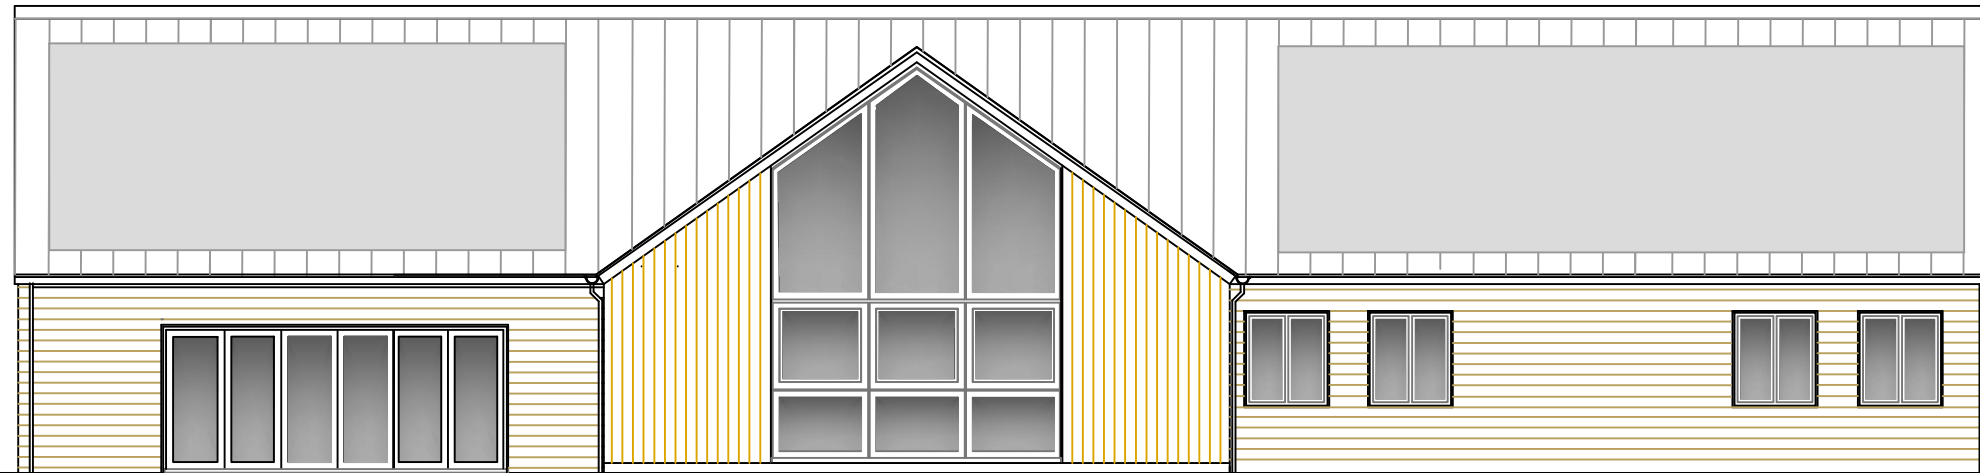

grey standing seam metal roofing

grey metal fascia and barge board

grey metal gutters and downpipes

grey aluminium windows
natural narrow timber vertical boarding
natural wide horizontal shiplap boarding

natural narrow timber vertical boarding

grey metal fascia and barge board

grey metal gutters and downpipes

grey aluminium windows

SOUTH

grey standing seam metal roofing

grey metal fascia and barge board

grey metal gutters and downpipes