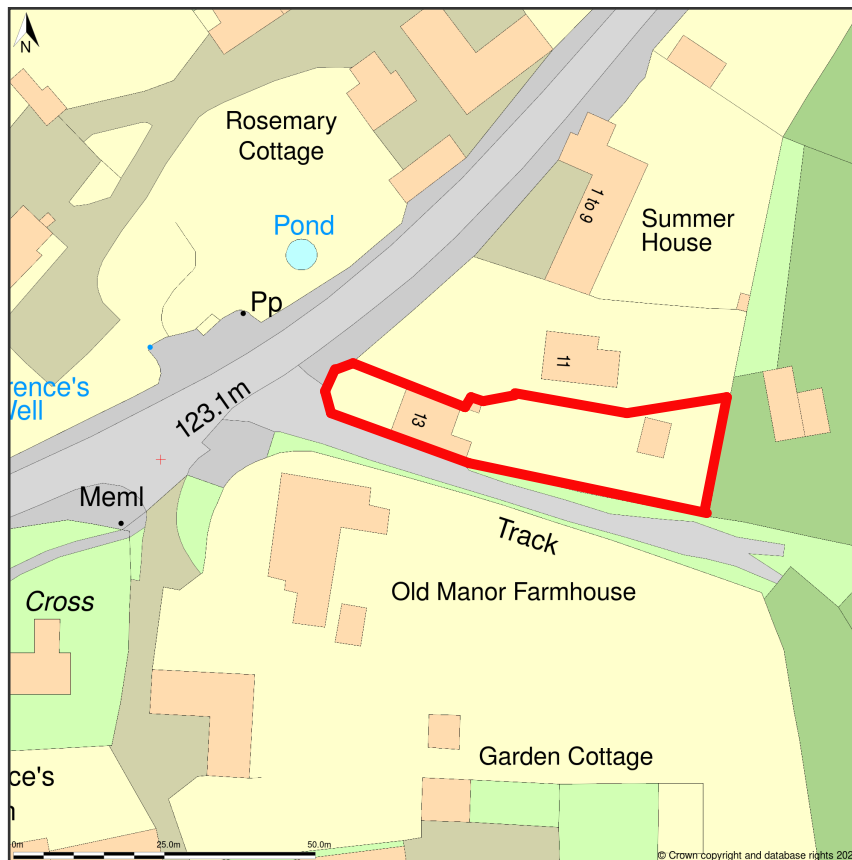

The Old Laundry, 13, The Street, Didmarton, Gloucestershire, GL9 1DS

Site Plan shows area bounded by: 382229.42, 187412.32 382370.84, 187553.75 (at a scale of 1:1250), OSGridRef: ST82308748. The representation of a road, track or path is no evidence of a right of way. The representation of features as lines is no evidence of a property boundary.

Produced on 11th May 2022 from the Ordnance Survey National Geographic Database and incorporating surveyed revision available at this date. Reproduction in whole or part is prohibited without the prior permission of Ordnance Survey. © Crown copyright 2022. Supplied by <https://www.buyaplan.co.uk> digital mapping a licensed Ordnance Survey partner (100053143). Unique plan reference: #00731224-E93E5A