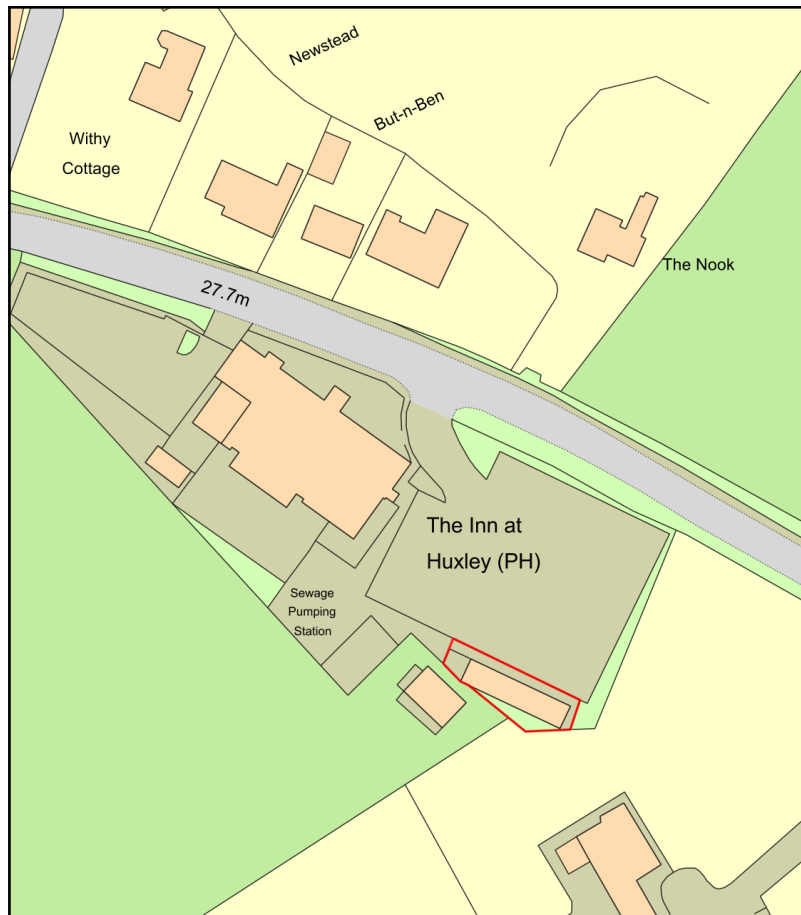

The Inn at Huxley, Huxley Lane, Huxley, CH3 9BG

Plan Produced for: Mr Danny Lees
Date Produced: 03 Dec 2020
Plan Reference Number: TQRQM20338135444557
Scale: 1:1250 @ A4