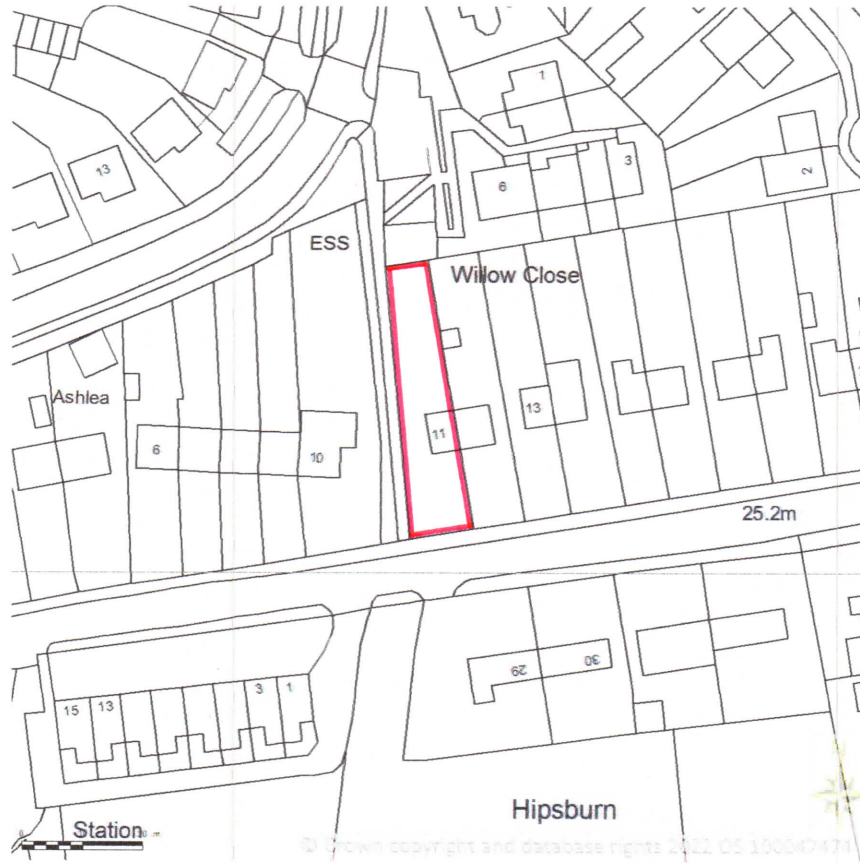

SITE LOCATION PLAN  
AREA 2 HA  
SCALE 1:1250 on A4  
CENTRE COORDINATES: 423334, 611023

Supplied by Streetwise Maps Ltd  
[www.streetwise.net](http://www.streetwise.net)  
Licence No: 100047474  
04/07/2022 11:30