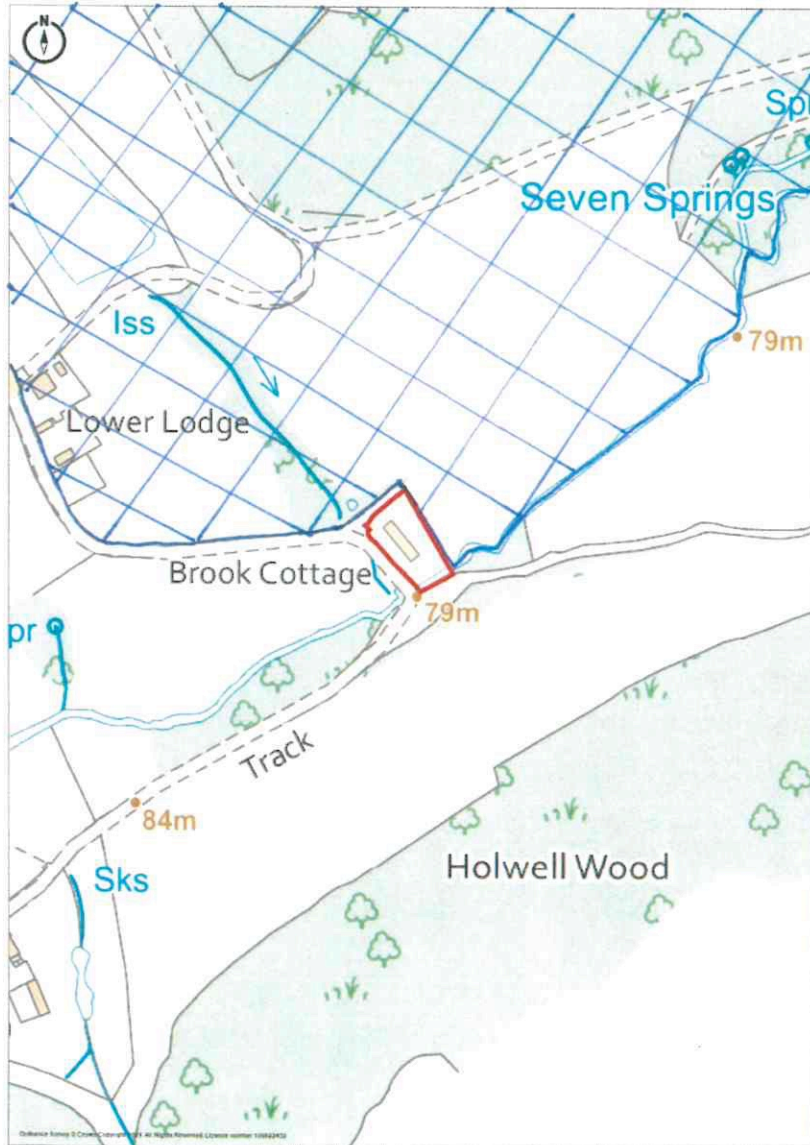

Brook Cottage, Ozleworth, Wotton under Edge

Promap
LANDMARK INFORMATION

Ordnance Survey Crown Copyright 2021. All rights reserved.
Licence number 100022432.
Plotted Scale - 1:2500. Paper Size - A4

Greens
LAND MANAGEMENT

For Identification Purposes Only
June 2021