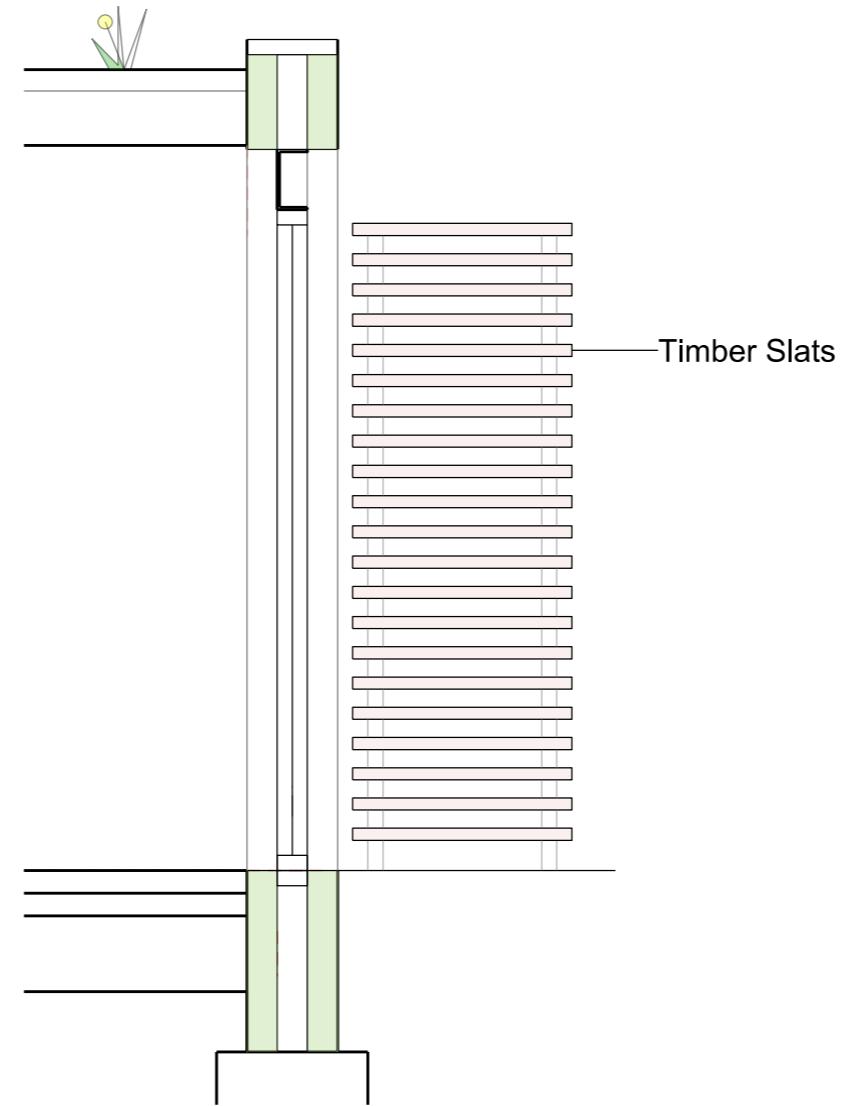

Drawing Scale is 1:25  
Paper Size is A3

Metric Scale Bar

Elevation Privacy/Garden Screen @ 1:25

**SHAPE Architecture**  
WWW.SHAPEARCHITECTURE.CO.UK

**FOR PLANNING**

**14 Westbourne Gardens  
Hove BN3 5PP**  
PROJECT

Privacy/Garden Screen  
DRAWING

**Proposals**

1:25 @A3    July 2022  
SCALE                      DATE

**PL012**  
DWG. NO.                      REVISION

This drawing is copyright Shape Architecture Ltd. The Contractor must not scale from the drawing. All dimensions to be taken from dimension strings. Where any discrepancies are found between dimensions these must be brought to the attention of the Architects for resolution. Where discrepancies exist between reference or assembly drawings and detail drawings the latter take preference.