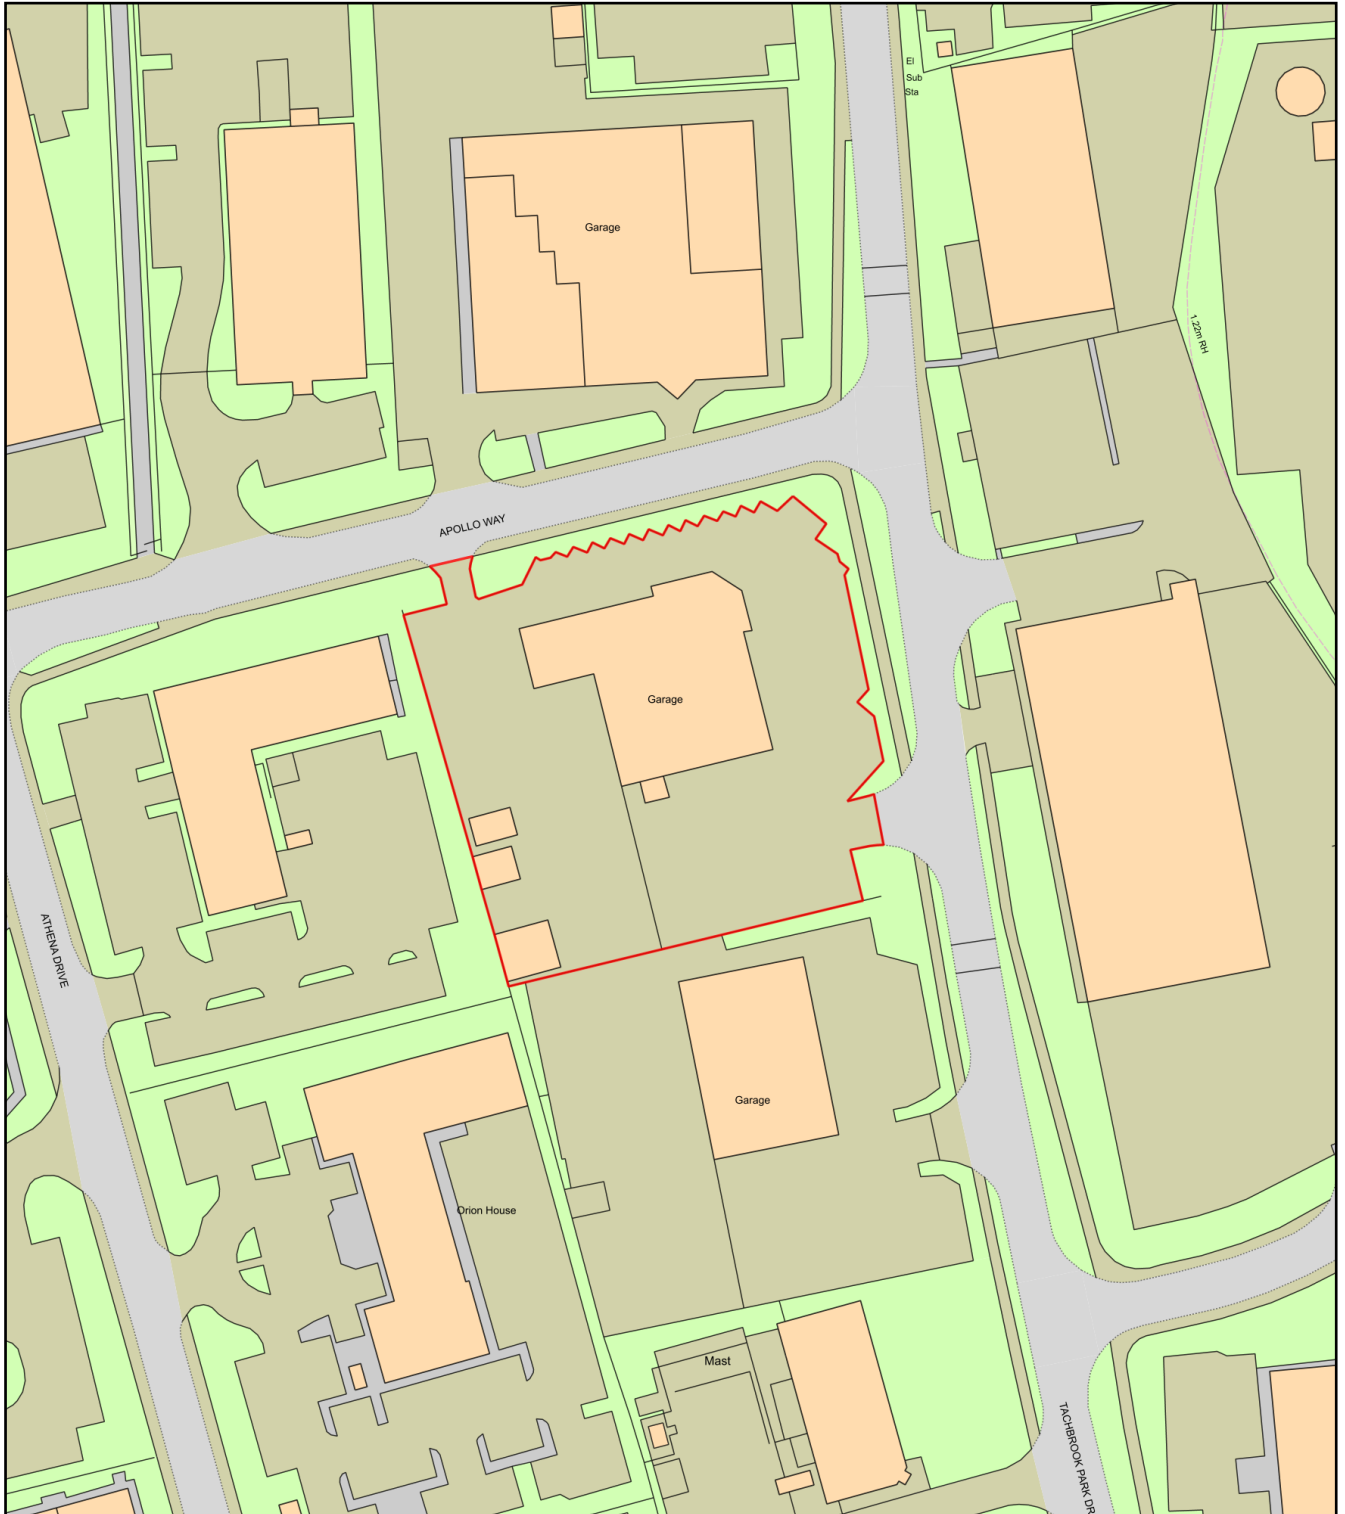

Arbury Leamington

Plan Produced for: Planning OS Map

Date Produced: 24 Jun 2022

Plan Reference Number: TQRQM21215111640932

Scale: 1:1250 @ A4