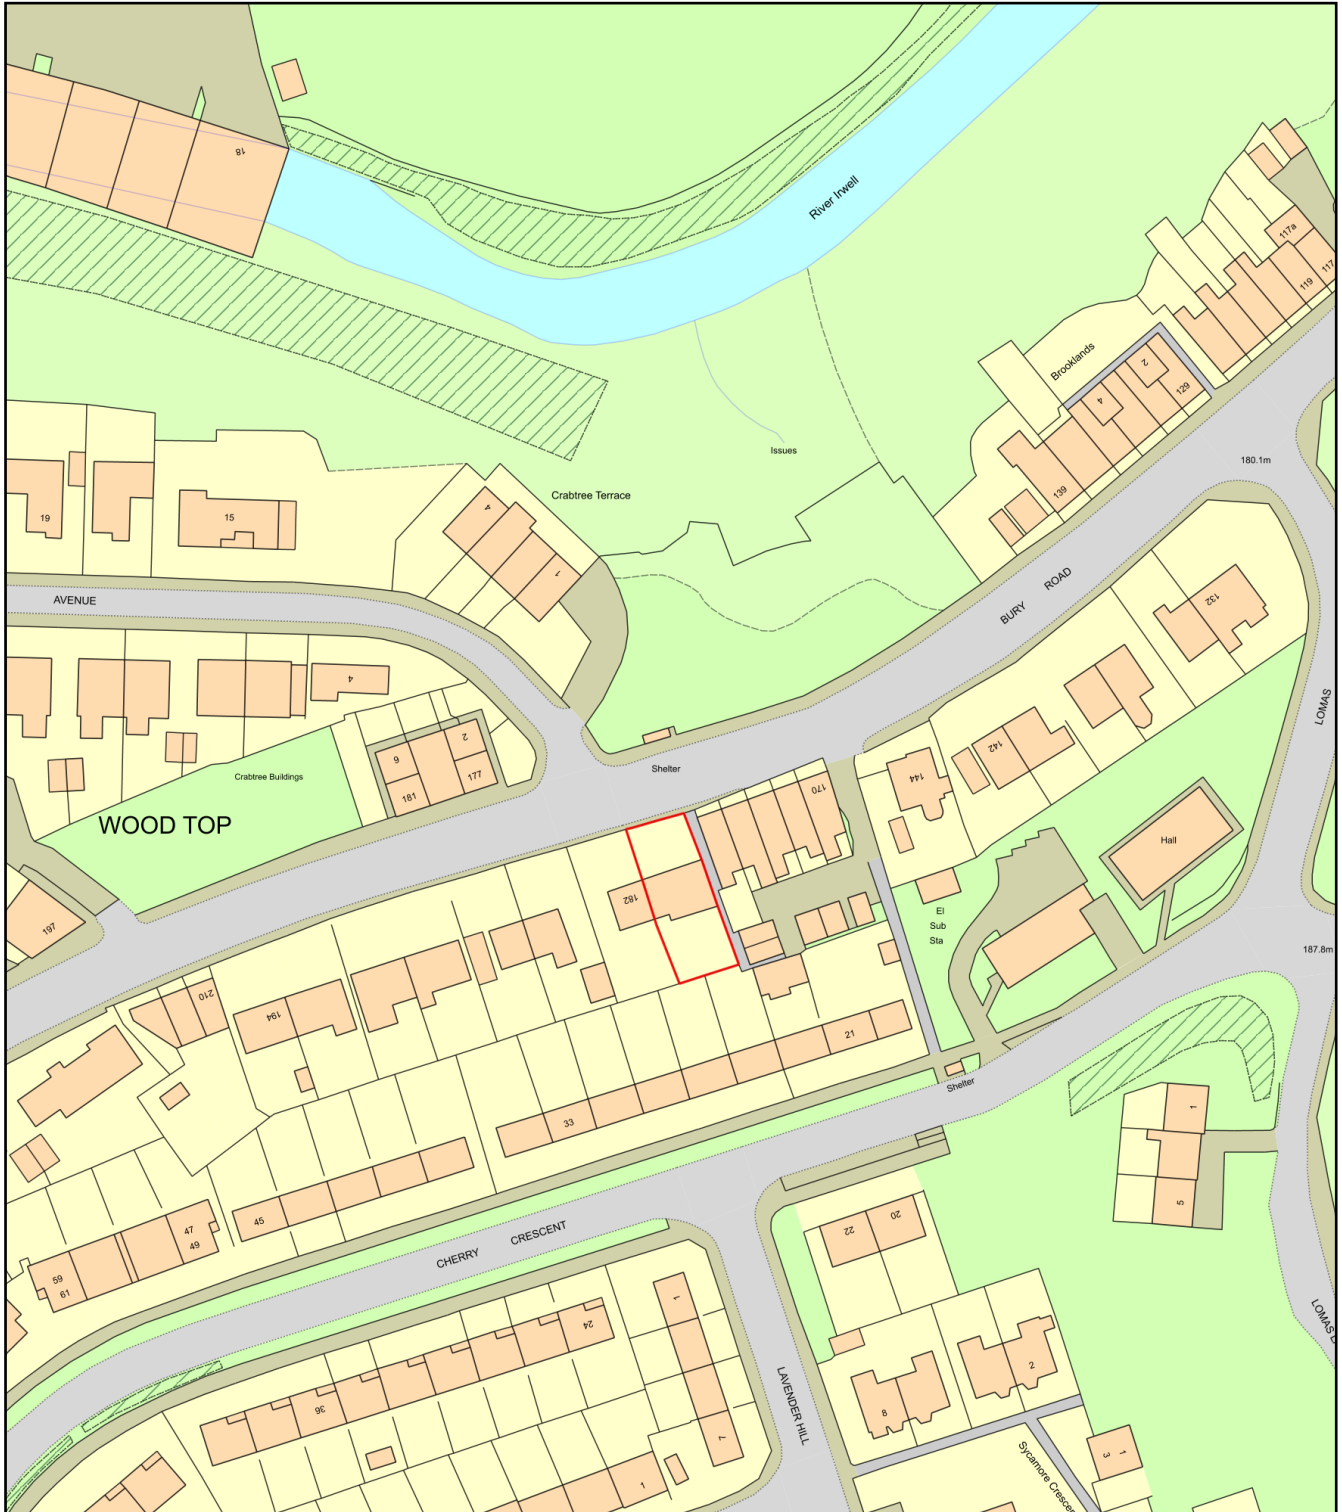

180 Bury Road

Plan Produced for: Rossendale Planning

Date Produced: 20 May 2022

Plan Reference Number: TQRQM22140145112100

Scale: 1:1250 @ A4