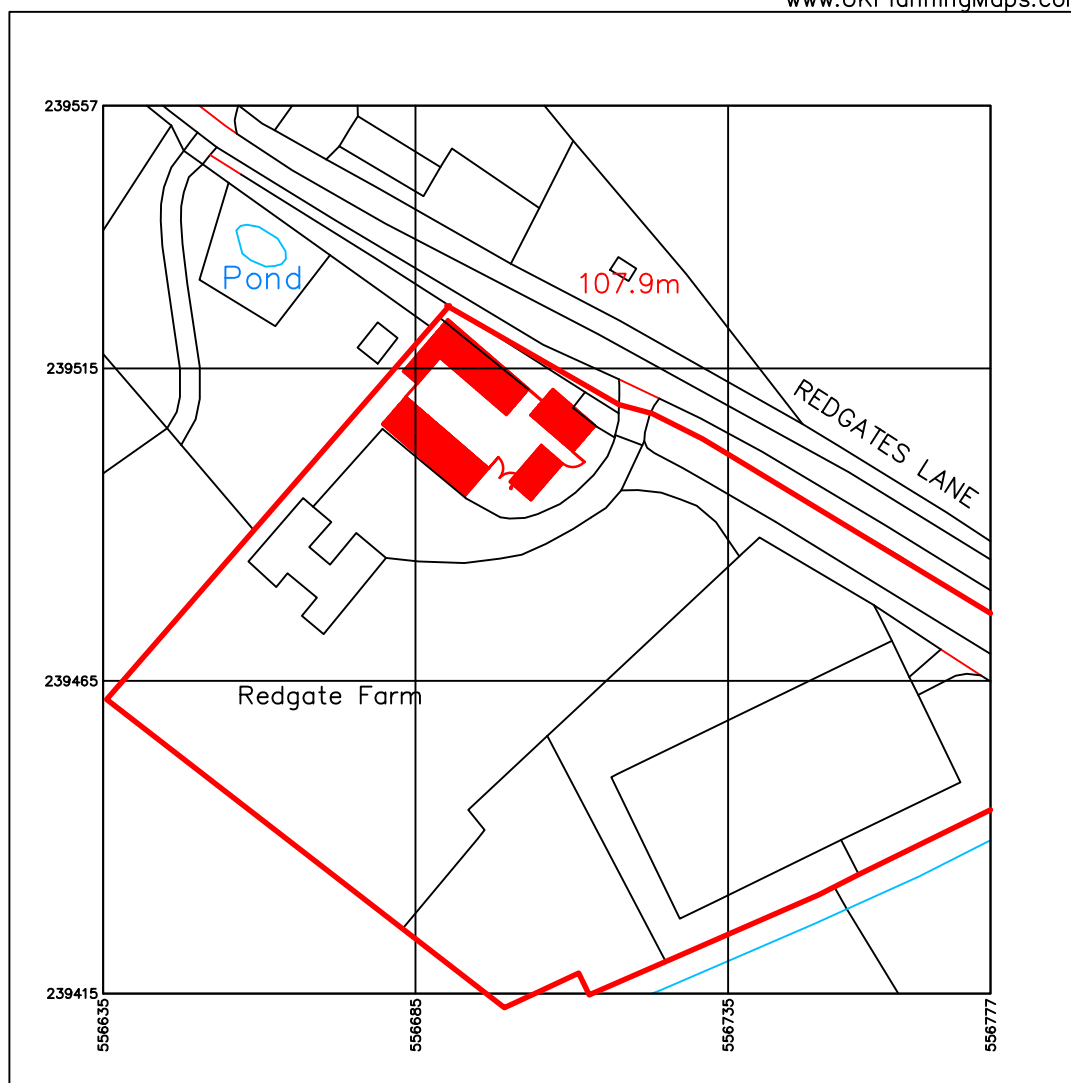

01856 898 022
www.UKPlanningMaps.com

Produced on 29 July 2021 from the Ordnance Survey National Geographic Database and incorporating surveyed revision available at this date.
This map shows the area bounded by 556635 239415,556777 239415,556777 239557,556635 239557,556635 239415
Reproduction in whole or part is prohibited without the prior permission of Ordnance Survey.
Crown copyright 2021. Supplied by copla ltd trading as UKPlanningMaps.com a licensed Ordnance Survey partner (100054135).
Data licence expires 29 July 2022. Unique plan reference: v2c/668907/906222

TITLE:

Location Plan

SCALE AT A3:
1:1250

DATE:
30/07/21

DRAWN:
NR

PROJECT NO:
0721-003

DRAWING NO:
008

REVISION:
A