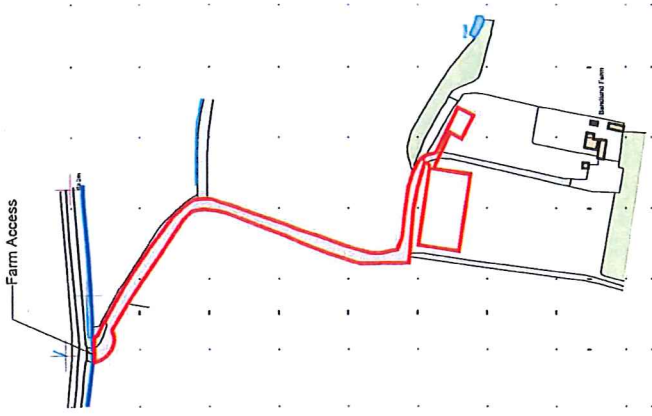

LOCATION PLAN
Scale 1:2500

- Ownership Boundary
- Site Boundary

1. NOTES:
1. See within dimensions only. All dimensions to be checked on site and any discrepancies reported to ACORUS immediately. If in doubt ask.
  2. Where relevant, significant hazards have been identified on the drawing. Hazards which should be obvious to a competent contractor or unforeseeable have not been identified.
  3. This drawing is confidential and remains the exclusive property of ACORUS.
  4. Ordnance Survey Paper Map Copying Licence Number: 100039456.
3. © ACORUS Rural Property Services Ltd.