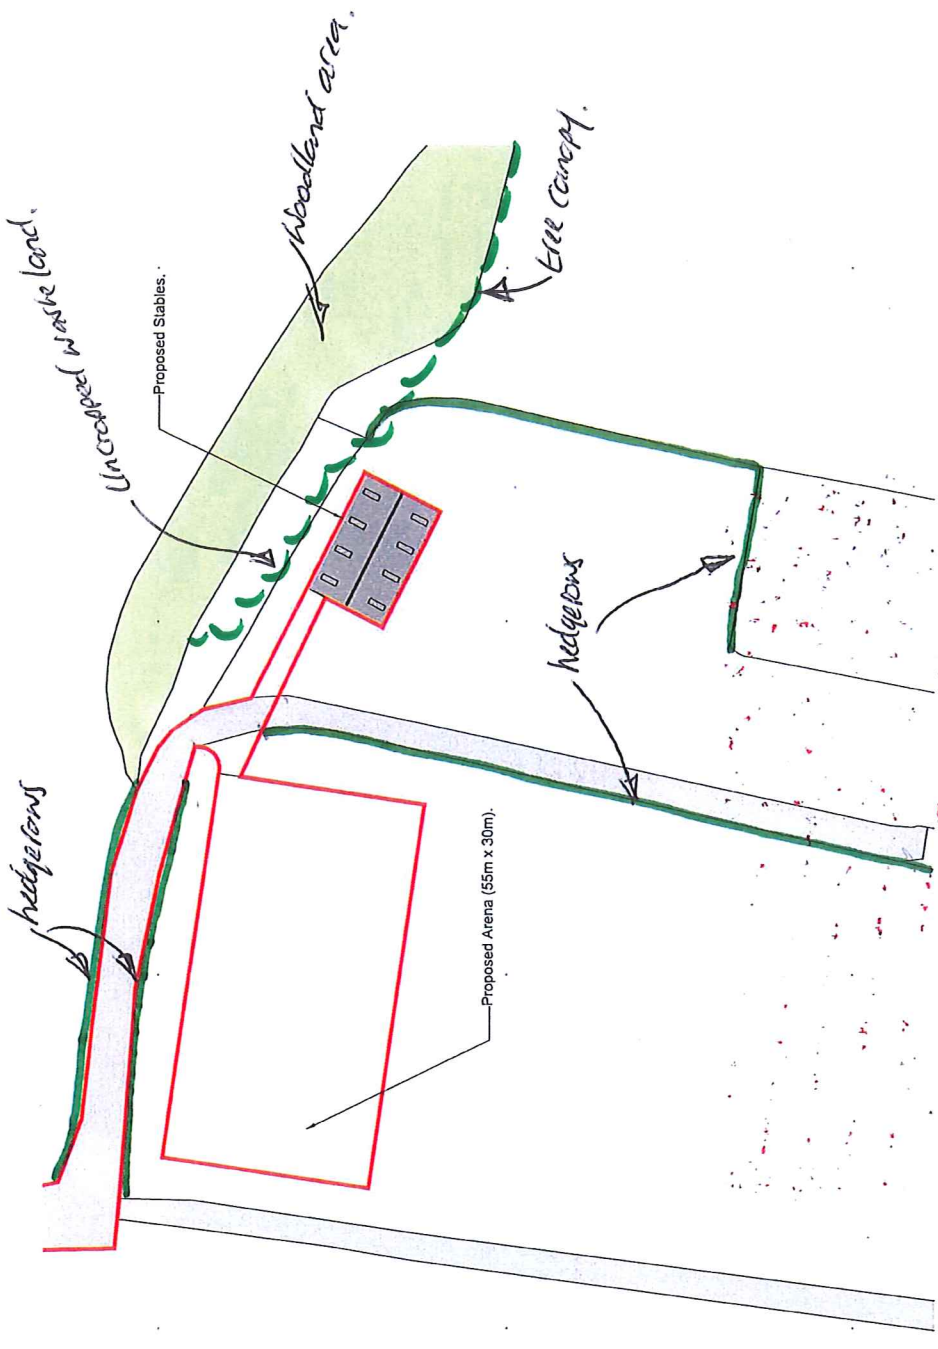

Rev	Date	Description	Drawn	CHK

PROJECT	Edward Leedham The Bandlands, Clifton Campville Tamworth, B79 0BE		
TITLE	Location Plan & Block Plan		
SCALE	DATE	DRAWN BY	CHECKED BY
AS SHOWN @A2	JUN/22	SC	AA
APP. NO.	200_00	REVISED NO.	
AA/0000/0000	200_00		

BLOCK PLAN
Scale 1:500