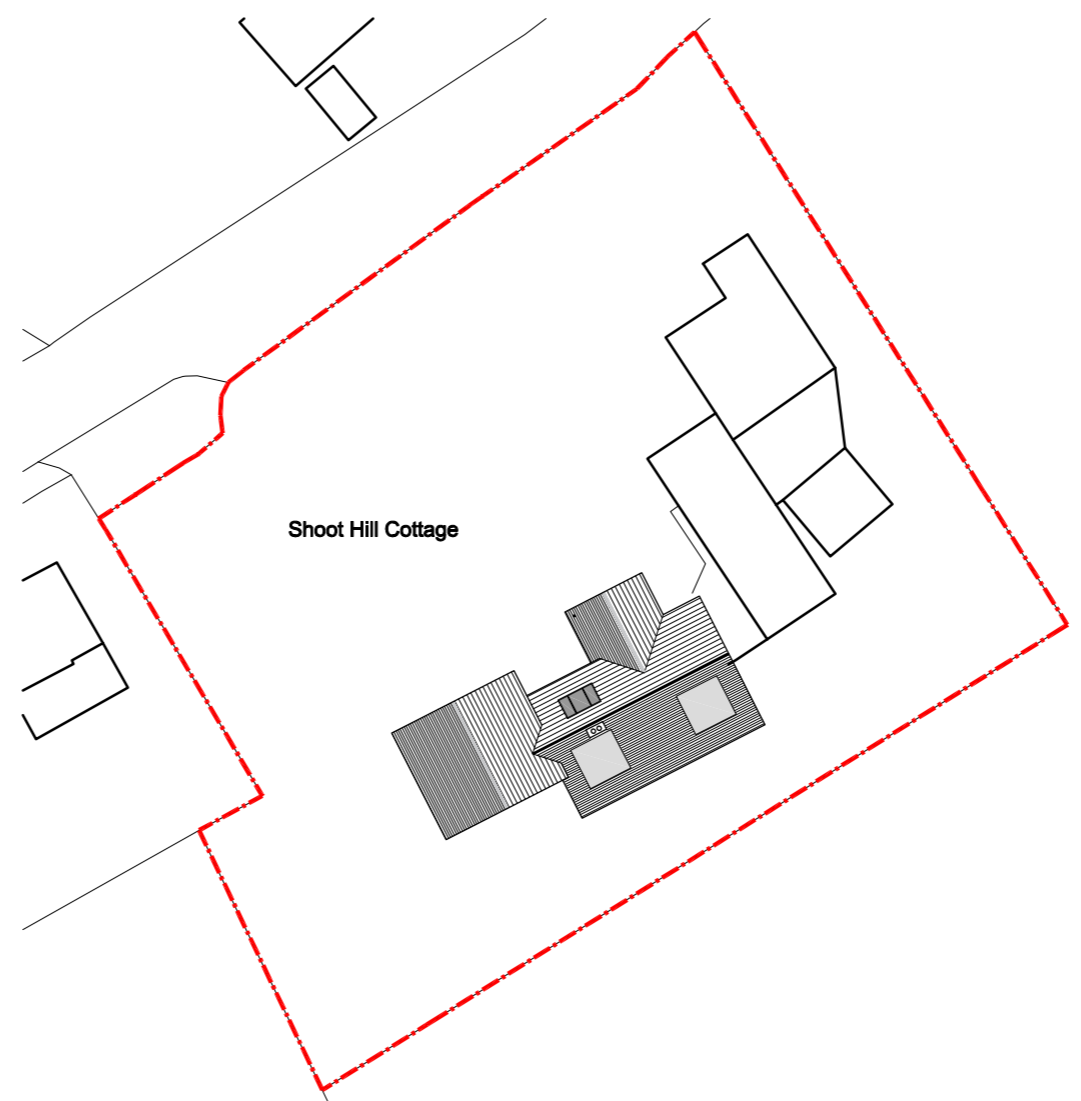

Existing Site Plan 1:500

Proposed Site Plan 1:500

Site Location Plan 1:1250

Ordnance Survey, (c) Crown Copyright 2021. All rights reserved. Licence number 100022432

| | | | |
|------|--------------------|------------|-----|
| A | Rear Dormers added | 27/06/2022 | CRM |
| rev. | description | date | by |

status: Planning

| | | | | | | |
|--|---|--|--|-----------------------------------|-----------------|-------|
|  Unit 7, Henry Close Battlefield Enterprise Park Battlefield Shrewsbury Shropshire SY1 3TJ E: info@ke-design.co.uk www.ke-design.co.uk T: 01743 298080 | The Studio, 3 William Felton Mews Salop Road, Oswestry Shropshire SY11 2RQ T: 01691 656964 | client | drawing Existing & Proposed Site Location Plan & Site Plan | scale | date | drawn |
| | | Mr & Mrs Brassey | | 1:1250/500 @A3 July 2020 PB | | |
| | | project | | | drwg no | rev |
| | | Shoot Hill Cottage, Ford, Shrewsbury, SY5 9NR | | | 2048-MA(00)0001 | A |