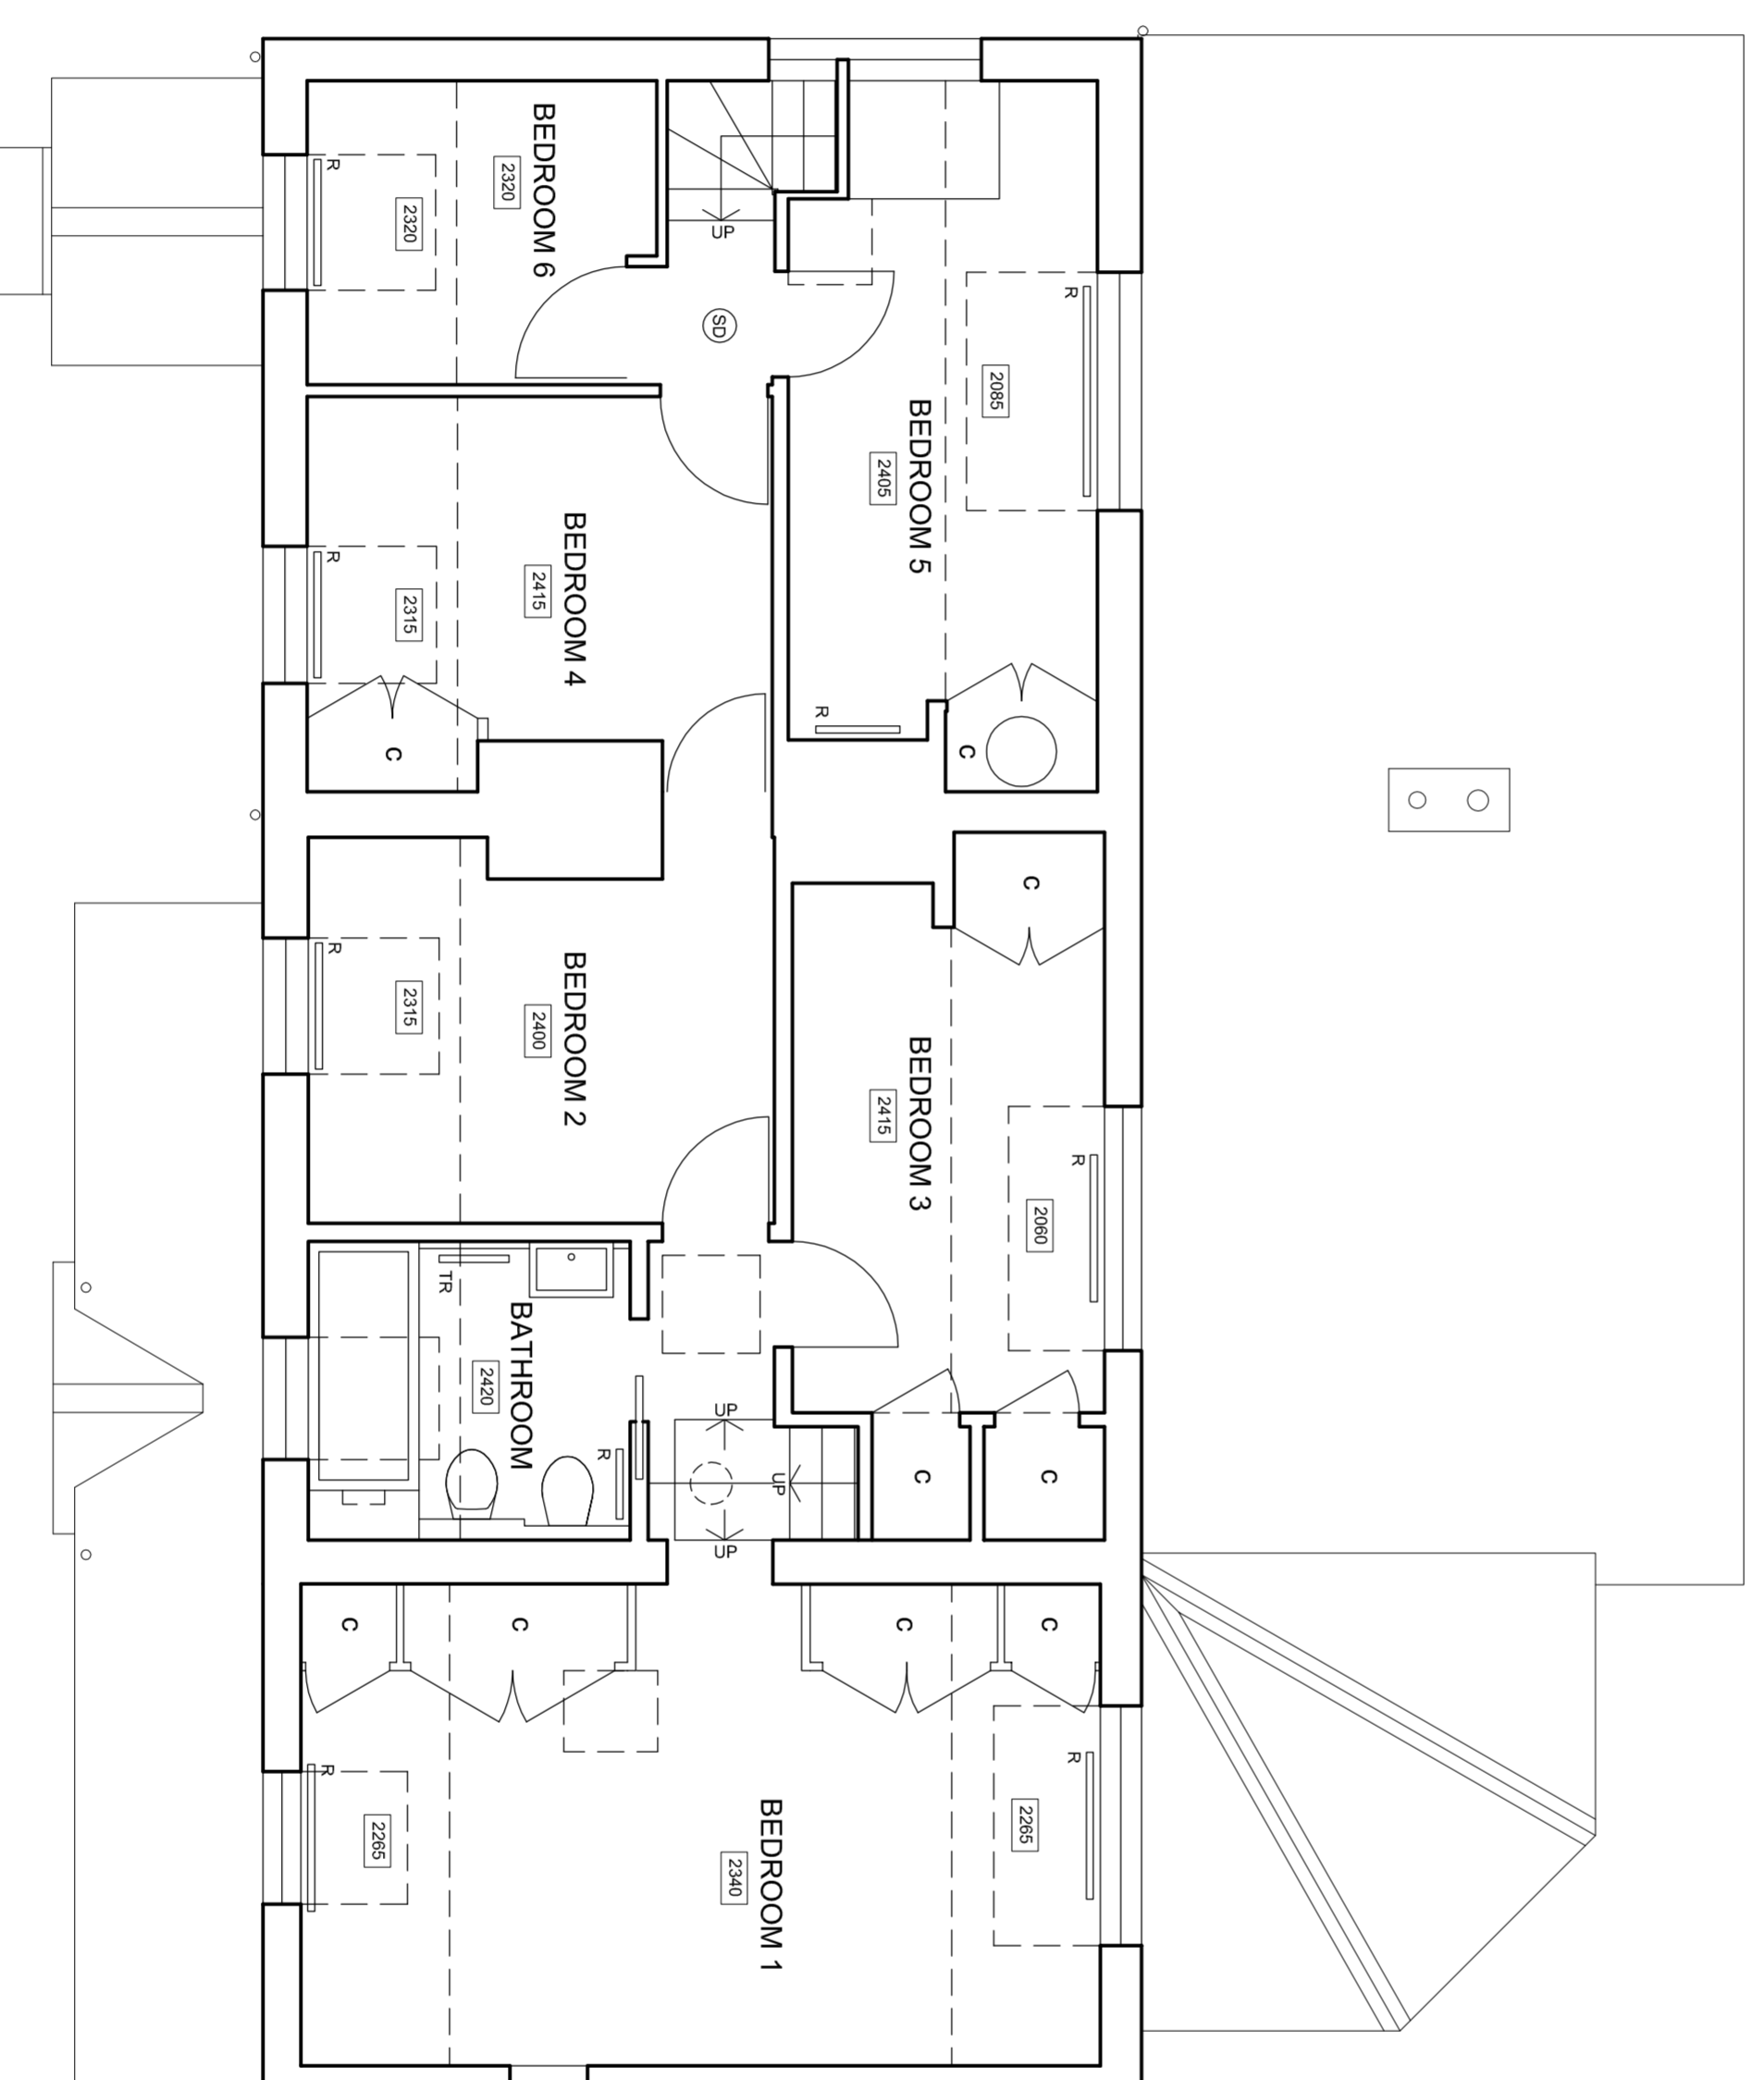

FIRST FLOOR PLAN

ROOF PLAN  
SCALE: 1/100

Sunstone  
Design

ARCHITECTURAL  
CONSULTANTS  
T 01942 713873  
F 01942 713873  
E [studio@sunstonedesign.co.uk](mailto:studio@sunstonedesign.co.uk)  
A The Garden House, Highbridge  
Road, Twyford Moor, SO21 1RL

HAZEL COTTAGE,  
ROUNDWOOD,  
MICHELDEVER

EXISTING FIRST  
FLOOR + ROOF PLANS  
JOB NO: 06-22 MAY 2022  
SCALE: 1/50 @ A1, 1/100 @ A3  
DRAWING NO: 03