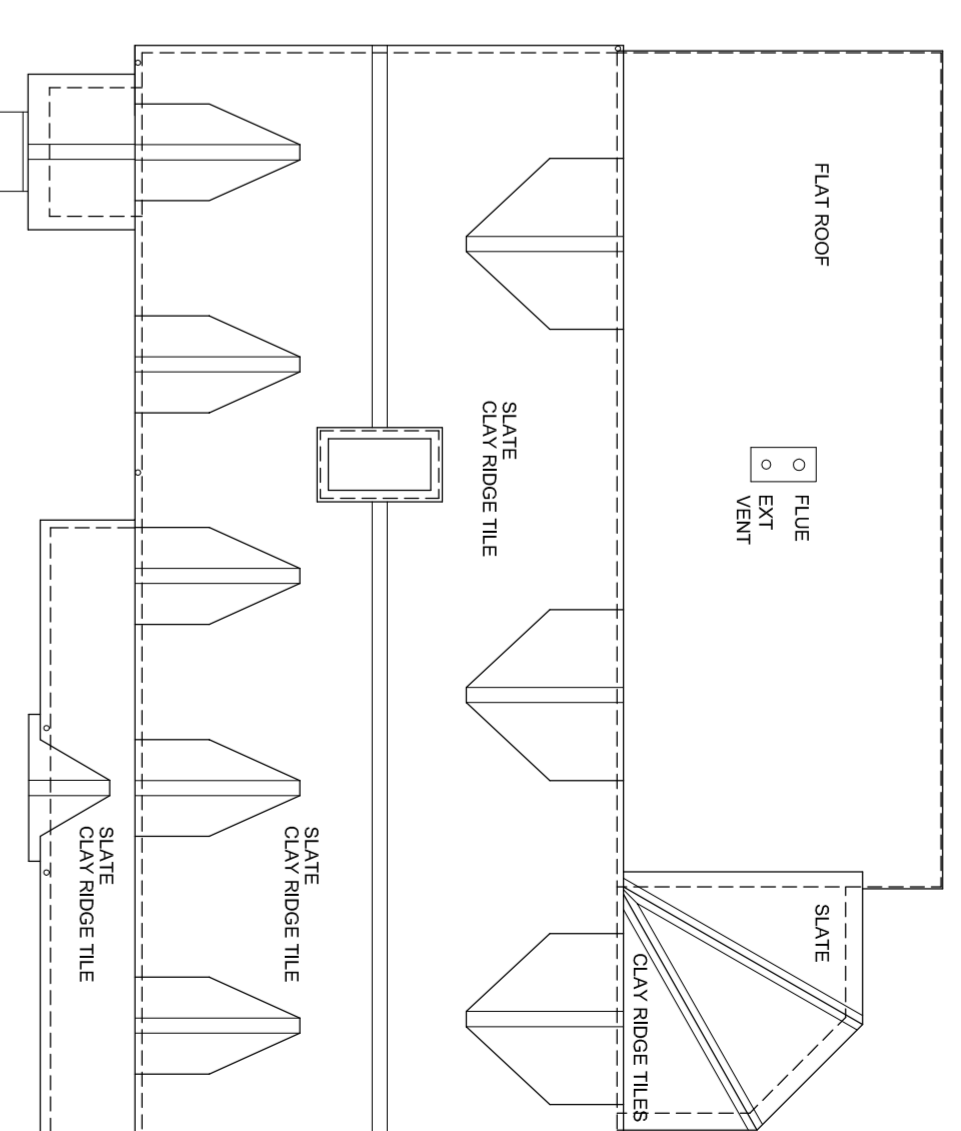

FIRST FLOOR PLAN

ROOF PLAN  
SCALE: 1/100

Sunstone  
Design

ARCHITECTURAL  
CONSULTANTS  
T 01942 713873  
F 01942 713873  
E [studio@sunstonedesign.co.uk](mailto:studio@sunstonedesign.co.uk)  
A The Garden House, Highbridge  
Road, Twyford Moor, SO21 1RL

HAZEL COTTAGE,  
ROUNDWOOD,  
MICHELDEVER

EXISTING FIRST  
FLOOR + ROOF PLANS  
JOB NO: 06-22 MAY 2022  
SCALE: 1/50 @ A1, 1/100 @ A3  
DRAWING NO: 03