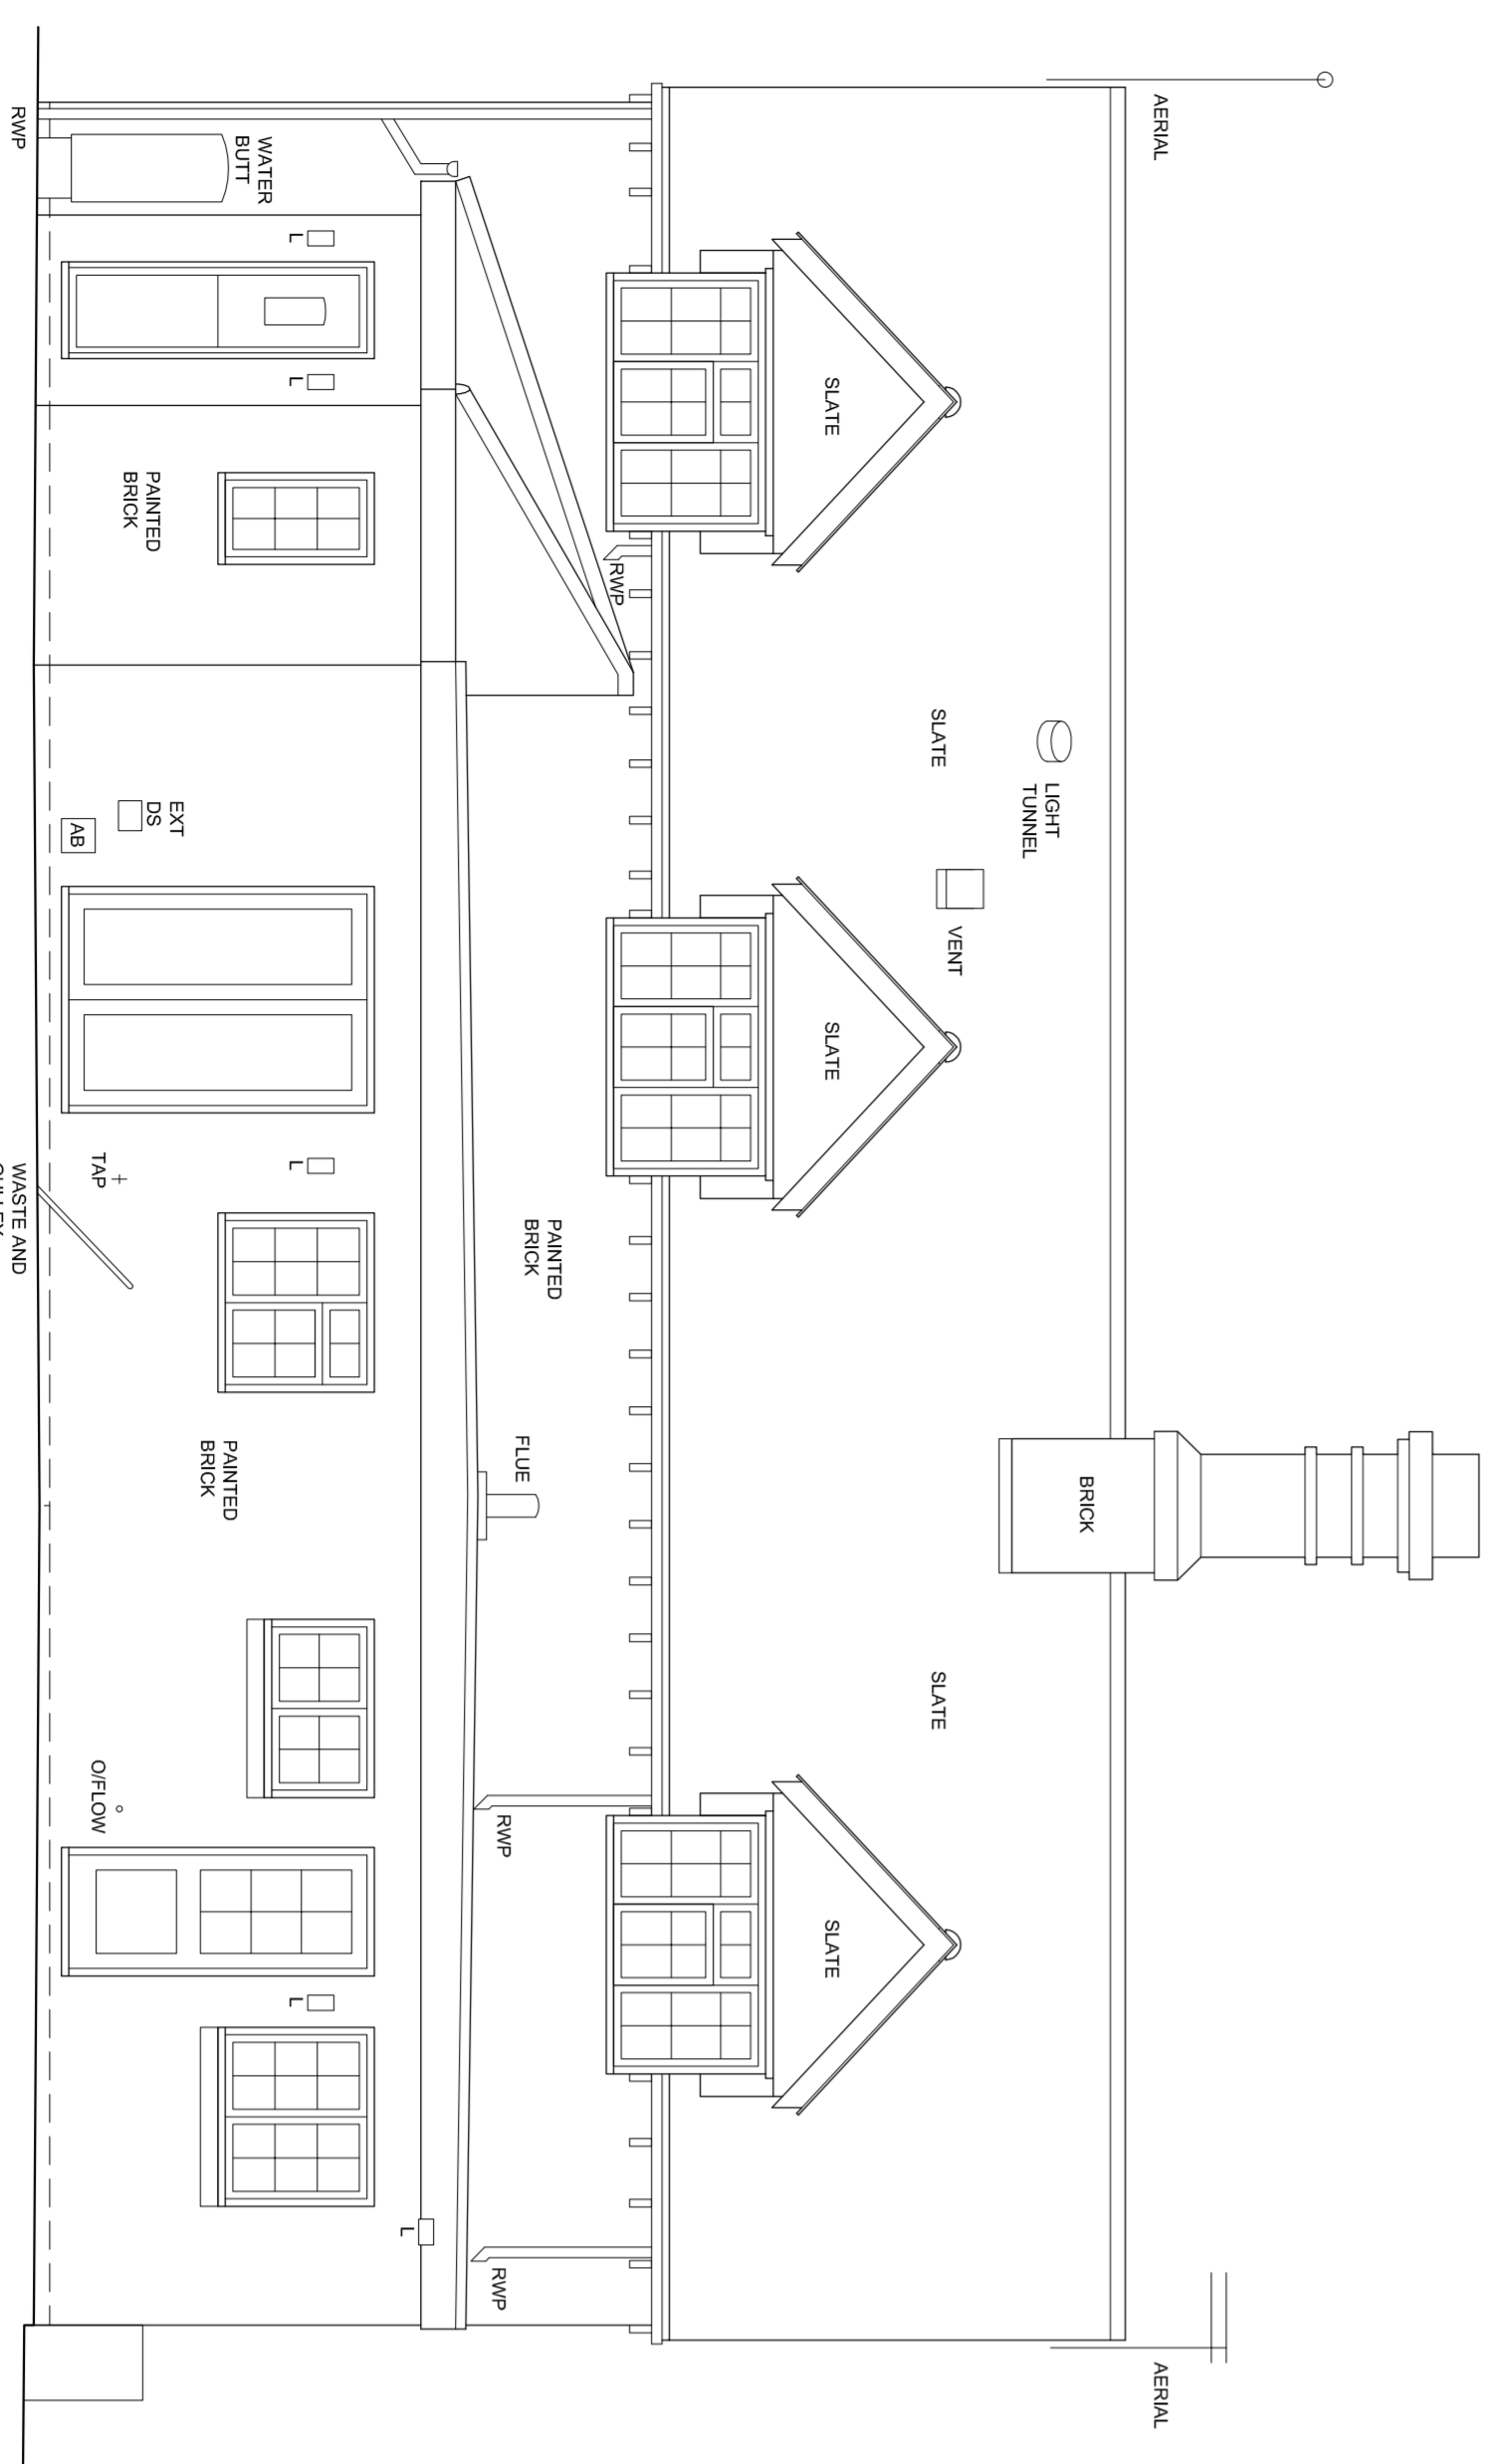

SOUTH WEST ELEVATION

NORTH EAST ELEVATION

SECTION

NORTH WEST ELEVATION

SOUTH EAST ELEVATION

Sunstone
 Design

ARCHITECTURAL
 CONSULTANTS
 T 01962 713873
 F 01962 713873
 E studiosunstone@sunstone.co.uk
 A The Corden House, Highbridge
 Road, Ivyford Moor, SO 21 1RL

HAZEL COTTAGE,
 ROUNDWOOD,
 MICHELLEVER

EXISTING ELEVATIONS
 AND SECTION

JOB NO: 06-22 MAY 2022
 SCALE: 1:50 @ A1, 1:100 @ A3

DRAWING NO: 04