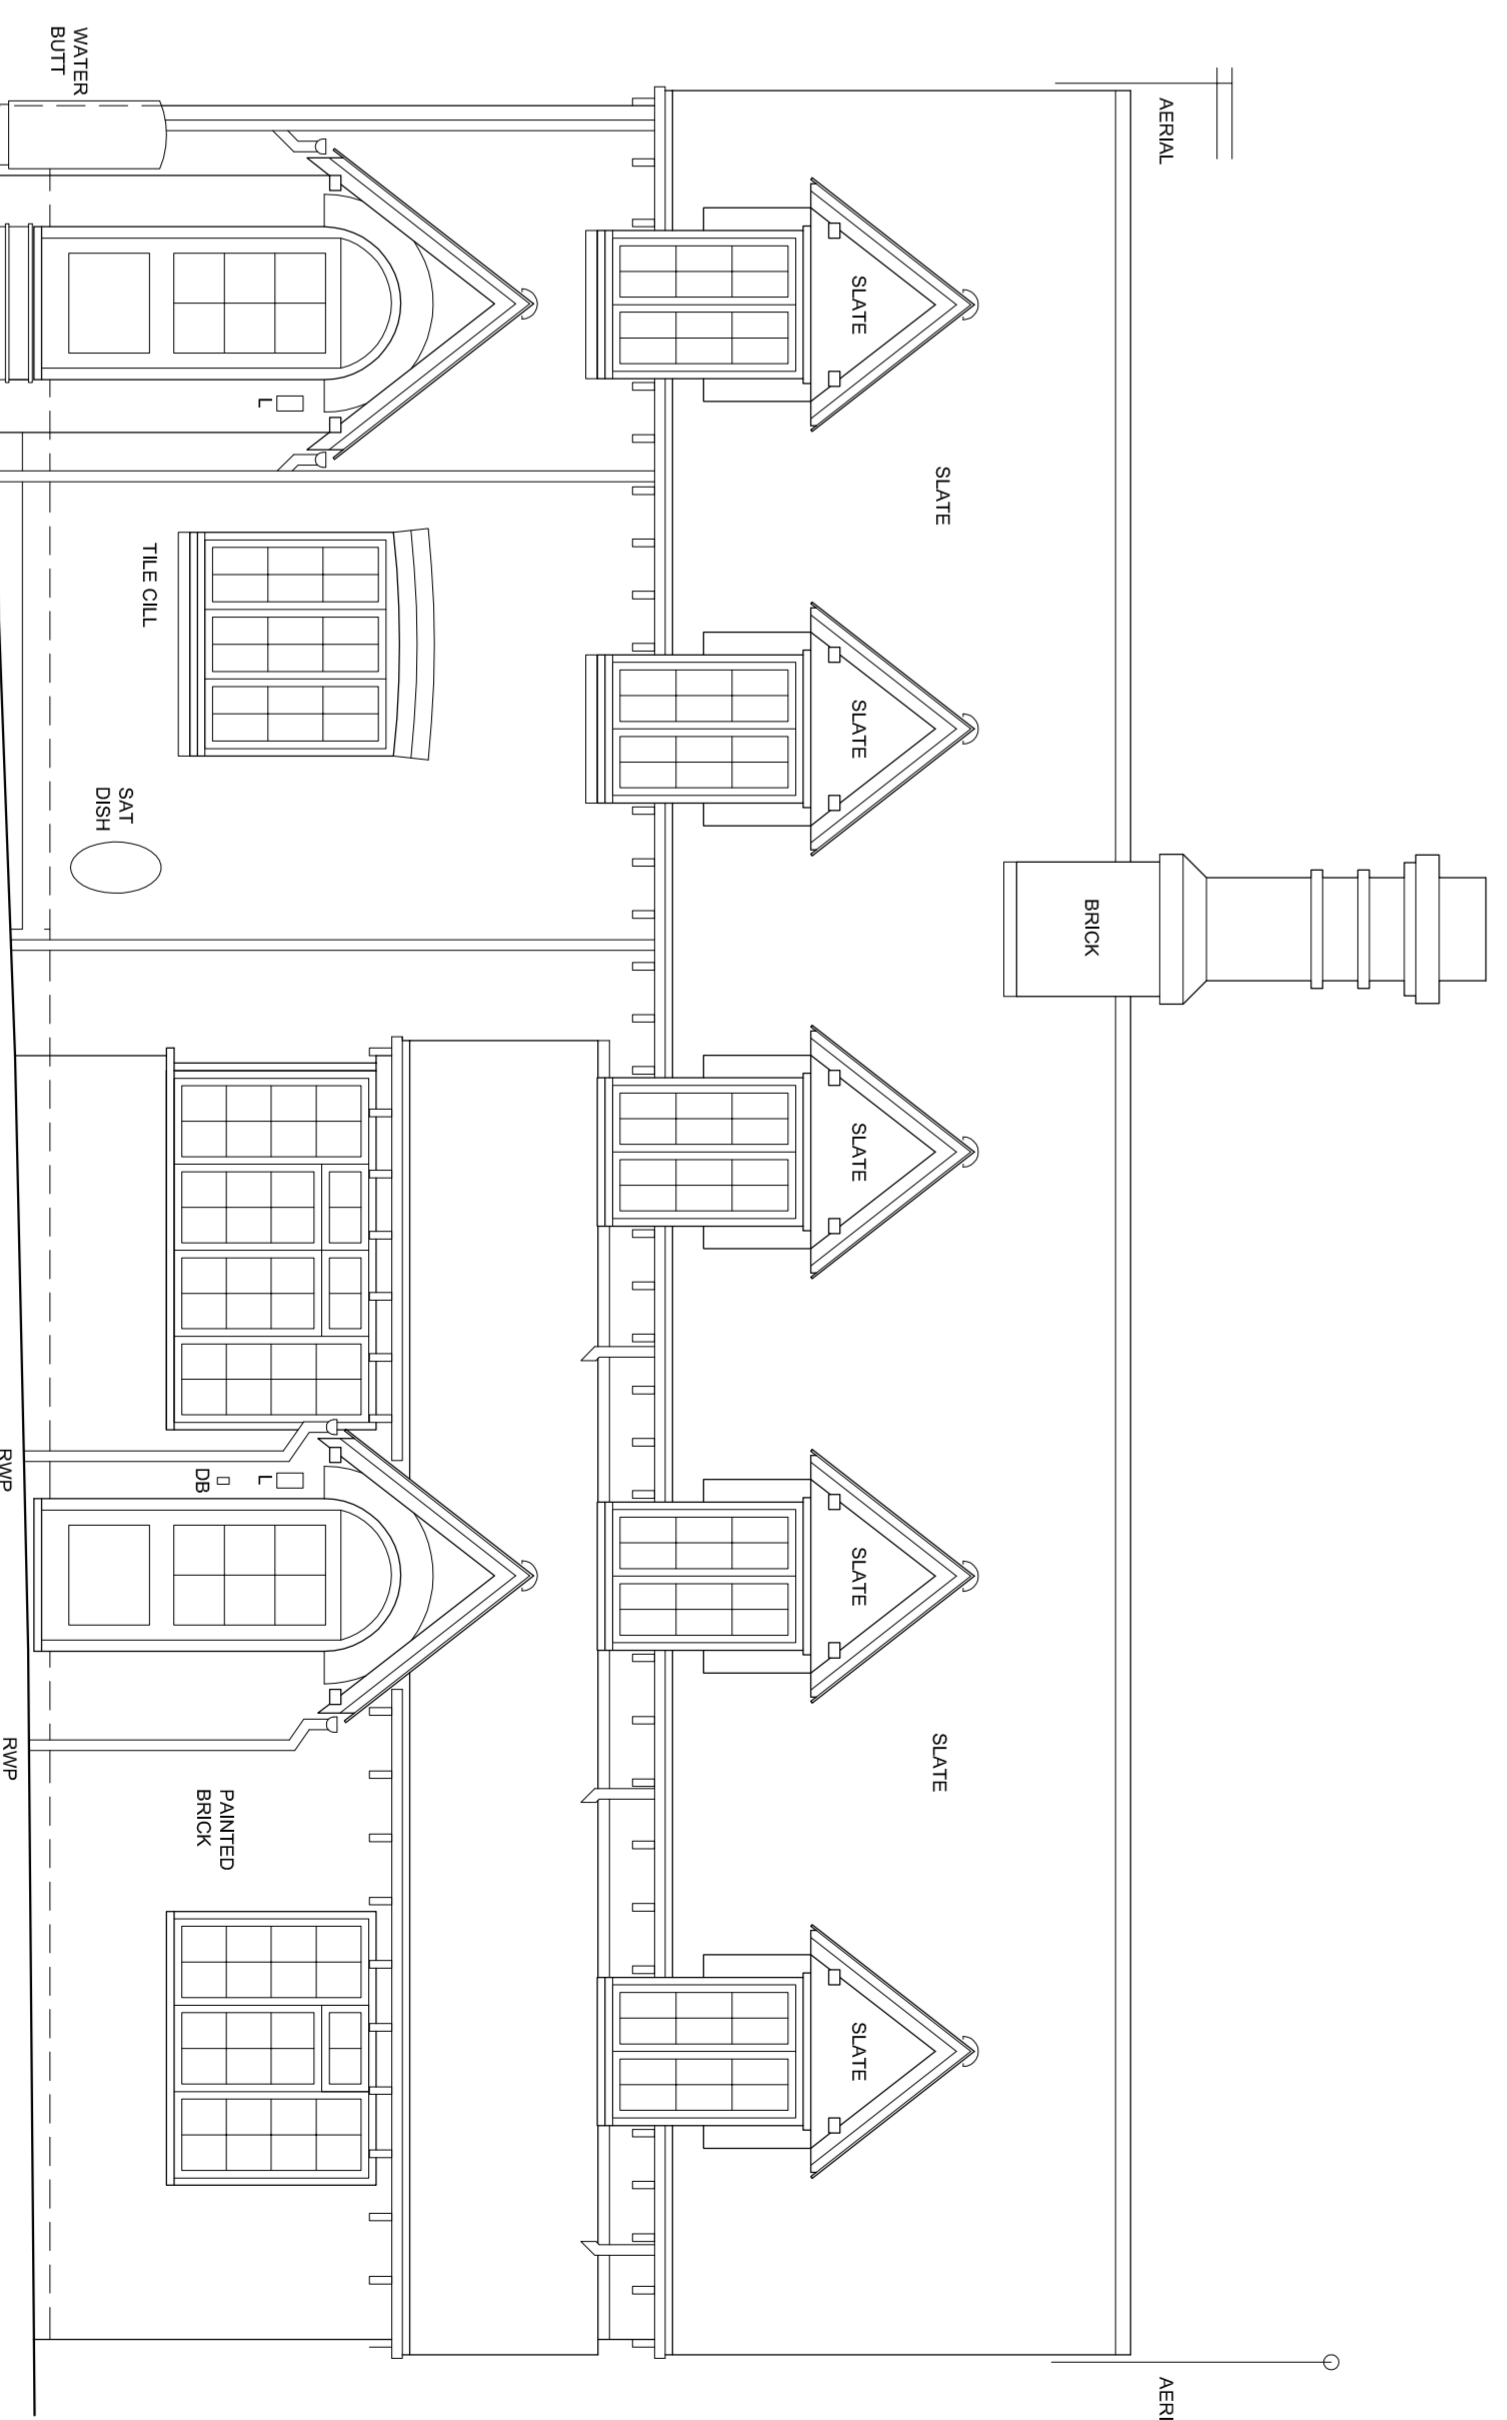

SOUTH WEST ELEVATION

NORTH EAST ELEVATION

SECTION

NORTH WEST ELEVATION

SOUTH EAST ELEVATION

Sunstone
 Design

ARCHITECTURAL
 CONSULTANTS
 T 01962 713873
 F 01962 713873
 E studiosunstone@sunstone.co.uk
 A The Corden House, Highbridge
 Road, Ivyford Moor, SO 21 1RL

HAZEL COTTAGE,
 ROUNDWOOD,
 MICHELLEVER

EXISTING ELEVATIONS
 AND SECTION

JOB NO: 06-22 MAY 2022
 SCALE: 1:50 @ A1, 1:100 @ A3

DRAWING NO: 04