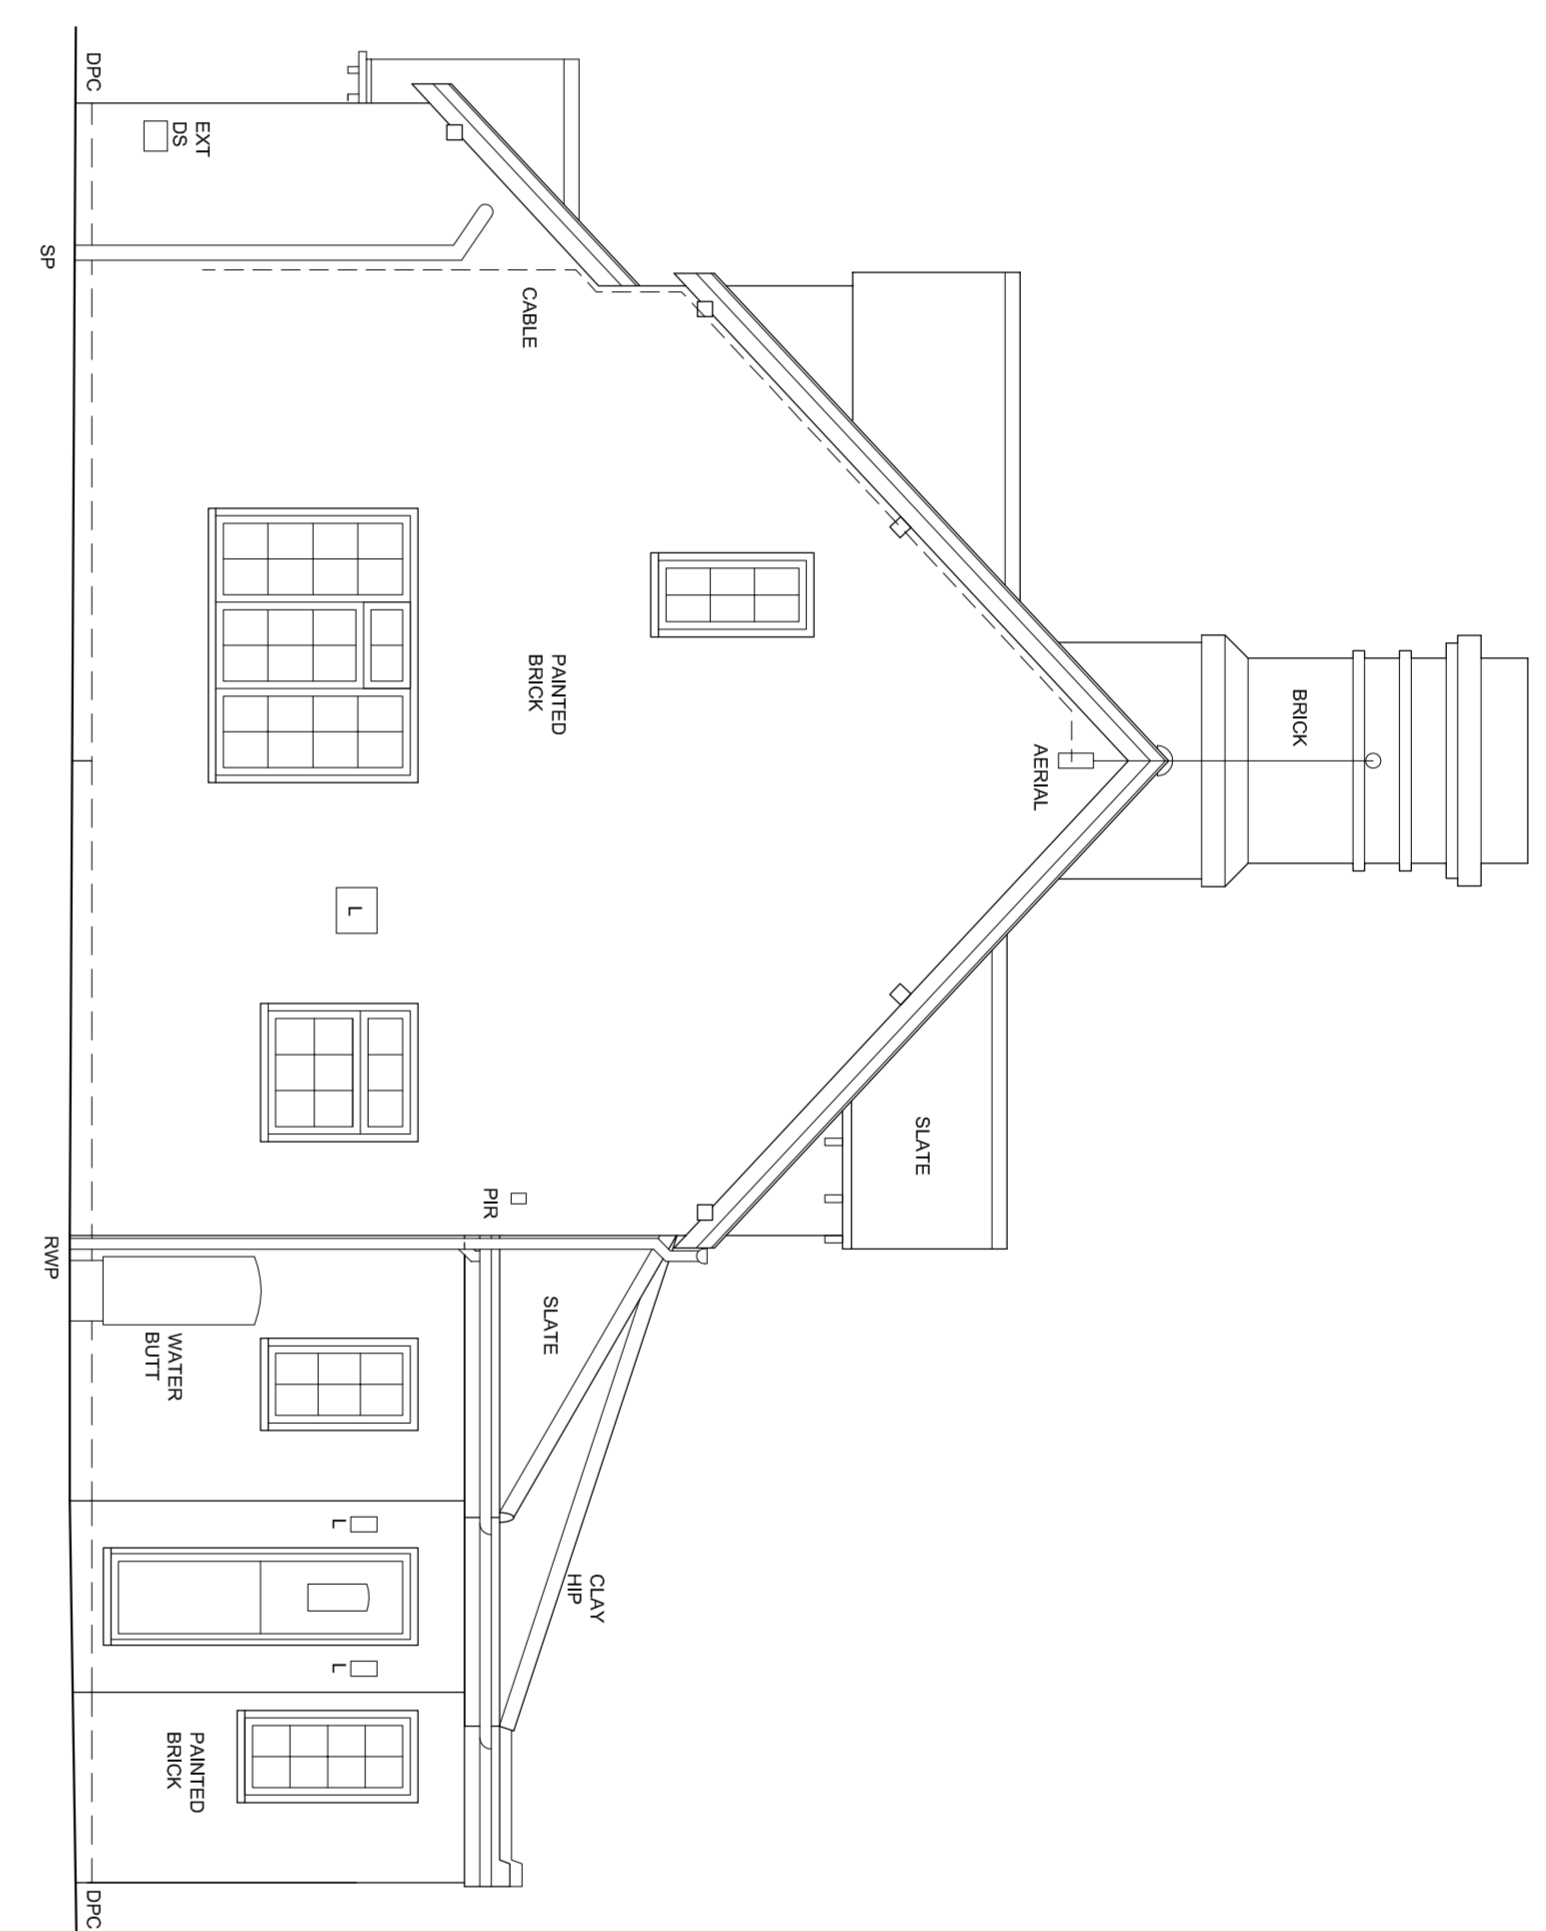

SOUTH WEST ELEVATION

NORTH EAST ELEVATION

SECTION

NORTH WEST ELEVATION

SOUTH EAST ELEVATION

Sunstone
 Design

ARCHITECTURAL
 CONSULTANTS
 T 01962 713873
 F 01962 713873
 E studiosunstone@sunstone.co.uk
 A The Corden House, Highbridge
 Road, Ivyford Moor, SO 21 1RL

HAZEL COTTAGE,
 ROUNDWOOD,
 MICHELLEVER

EXISTING ELEVATIONS
 AND SECTION

JOB NO: 06-22 MAY 2022
 SCALE: 1:50 @ A1, 1:100 @ A3

DRAWING NO: 04