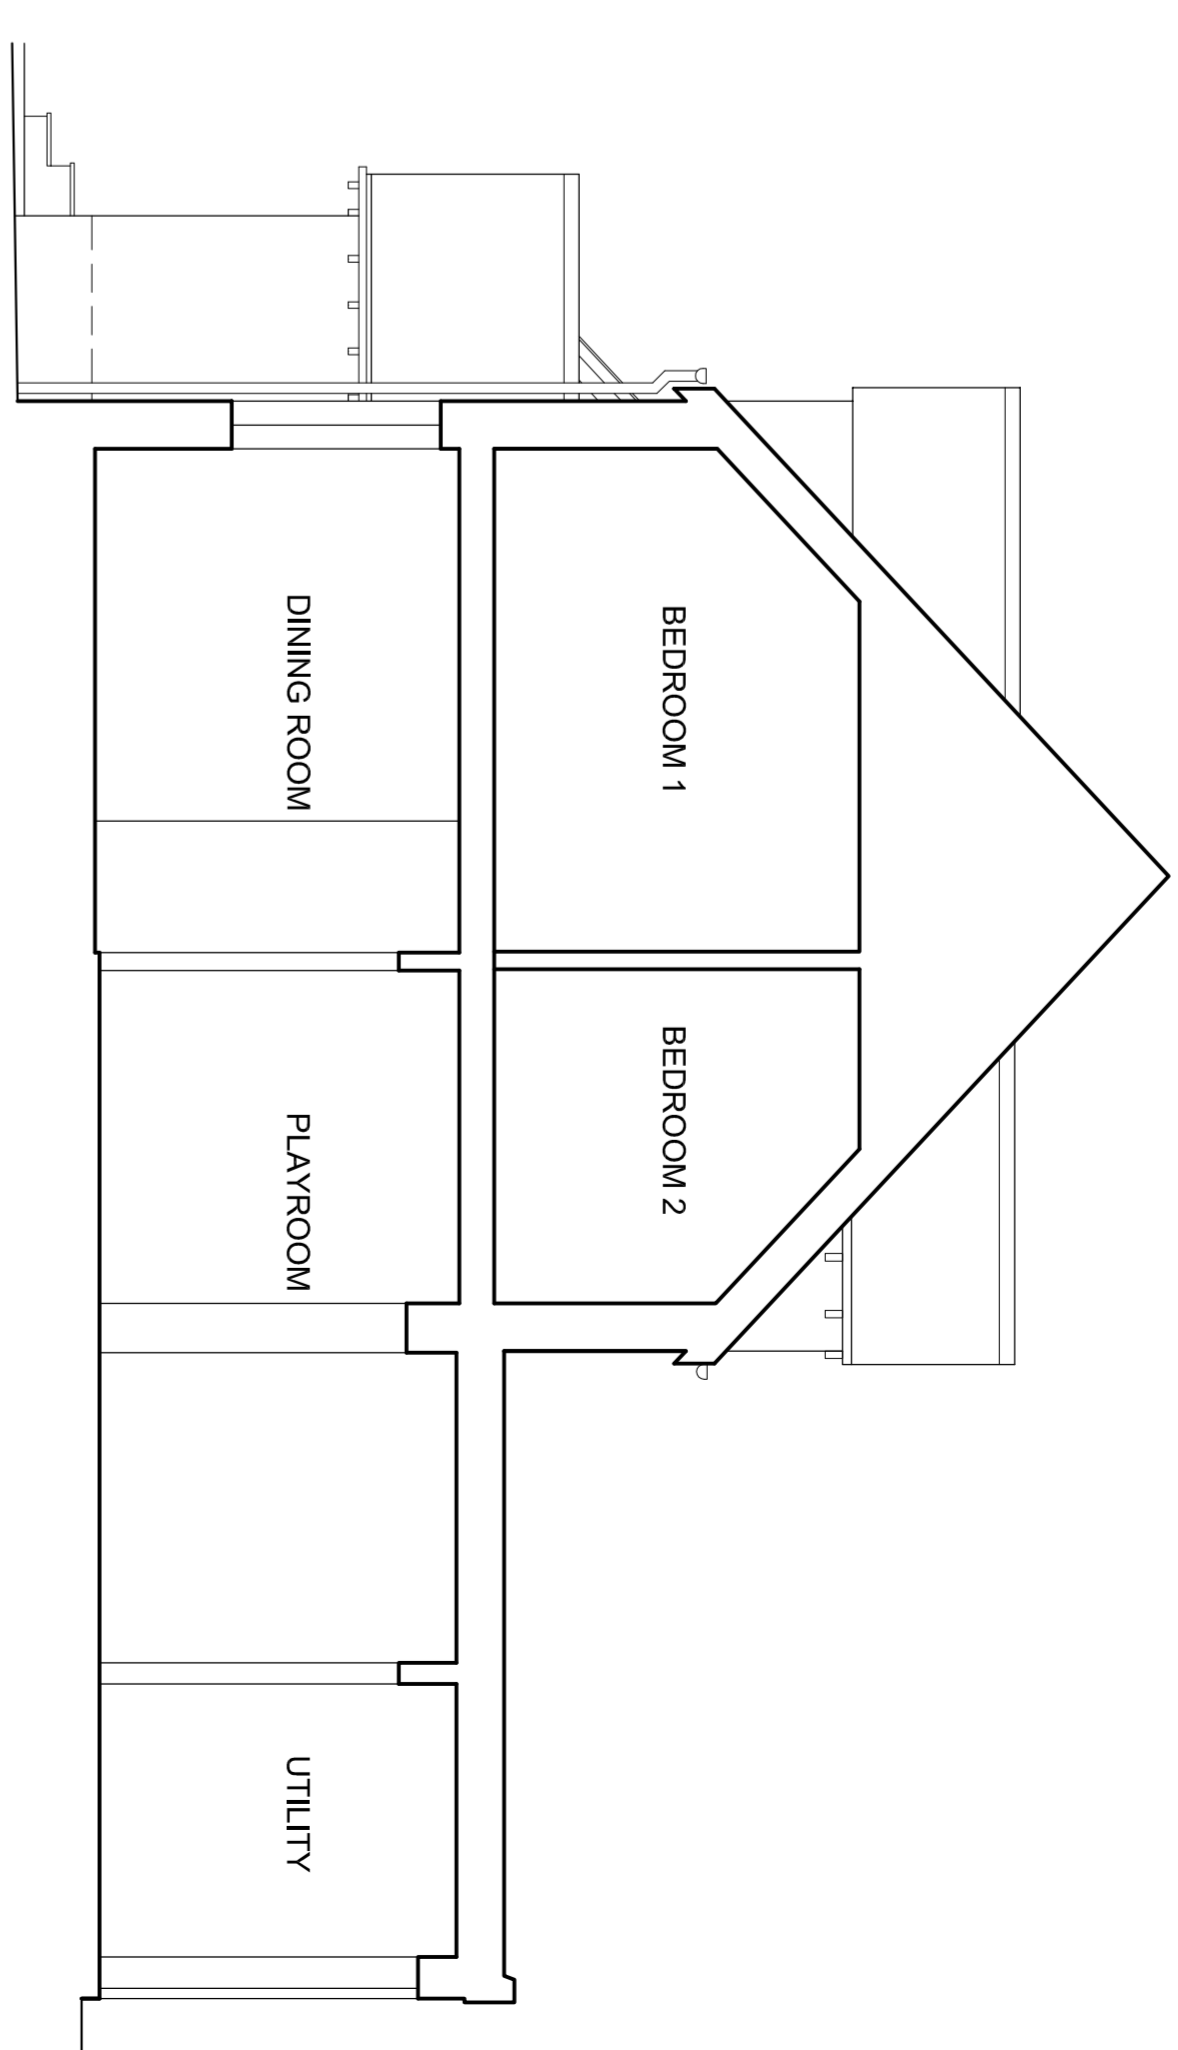

SOUTH WEST ELEVATION

NORTH EAST ELEVATION

SECTION

NORTH WEST ELEVATION

SOUTH EAST ELEVATION

Sunstone
 Design

ARCHITECTURAL
 CONSULTANTS
 T 01962 713873
 F 01962 713873
 E studiosunstone@sunstone.co.uk
 A The Corden House, Highbridge
 Road, Ivyford Moor, SO 21 1RL

HAZEL COTTAGE,
 ROUNDWOOD,
 MICHELLEVER

EXISTING ELEVATIONS
 AND SECTION

JOB NO: 06-22 MAY 2022
 SCALE: 1:50 @ A1, 1:100 @ A3

DRAWING NO: 04