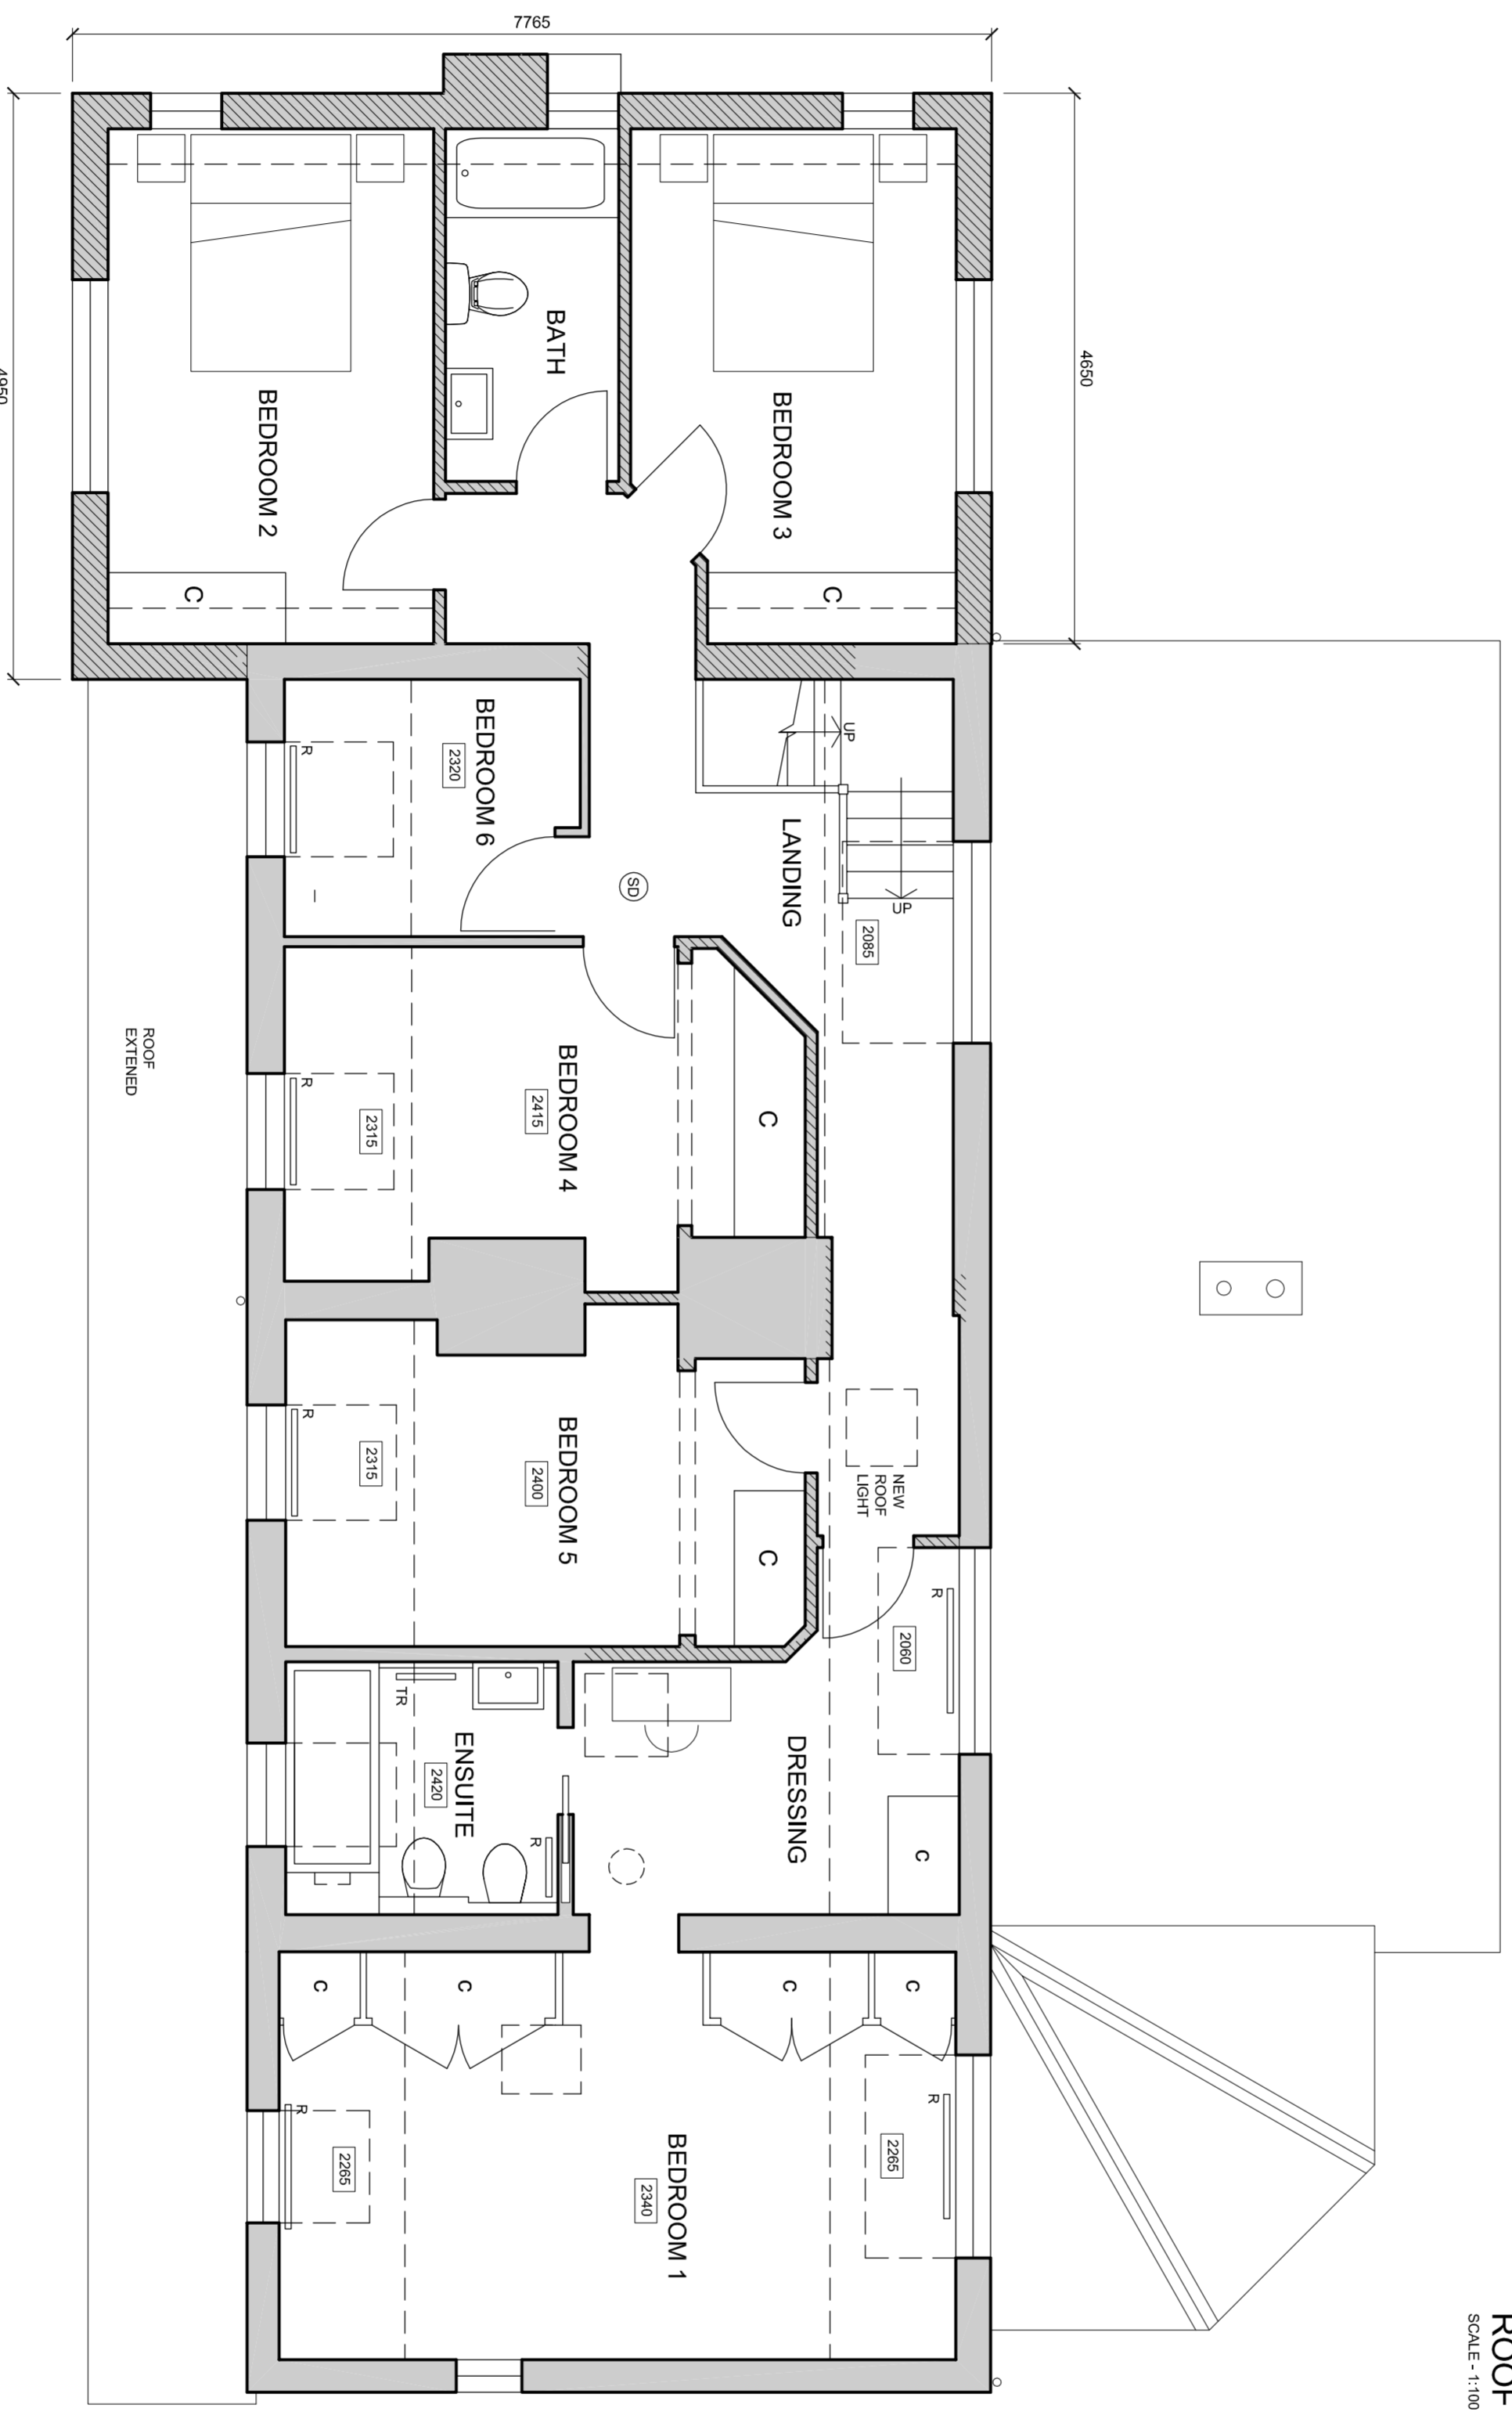

ROOF PLAN
 SCALE: 1:100

FIRST FLOOR PLAN

KEY:
 NEW WORK
 REMOVED ITEMS

Sunstone
Design
 ARCHITECTURAL
 CONSULTANTS
 T 01962 713873
 F 01962 713873
 E studios@sunstonedesign.co.uk
 A The Garden House, Highbridge
 Road, Twyford, Gloucestershire, SO21 1RL

HAZEL COTTAGE,
 ROUNDWOOD,
 MICHELDEVER
 PROPOSED FIRST
 FLOOR + ROOF PLANS
 JOB NO: 06-22 MAY 2022
 SCALE: 1:50 @ A1, 1:100 @ A3
DRAWING NO: 06