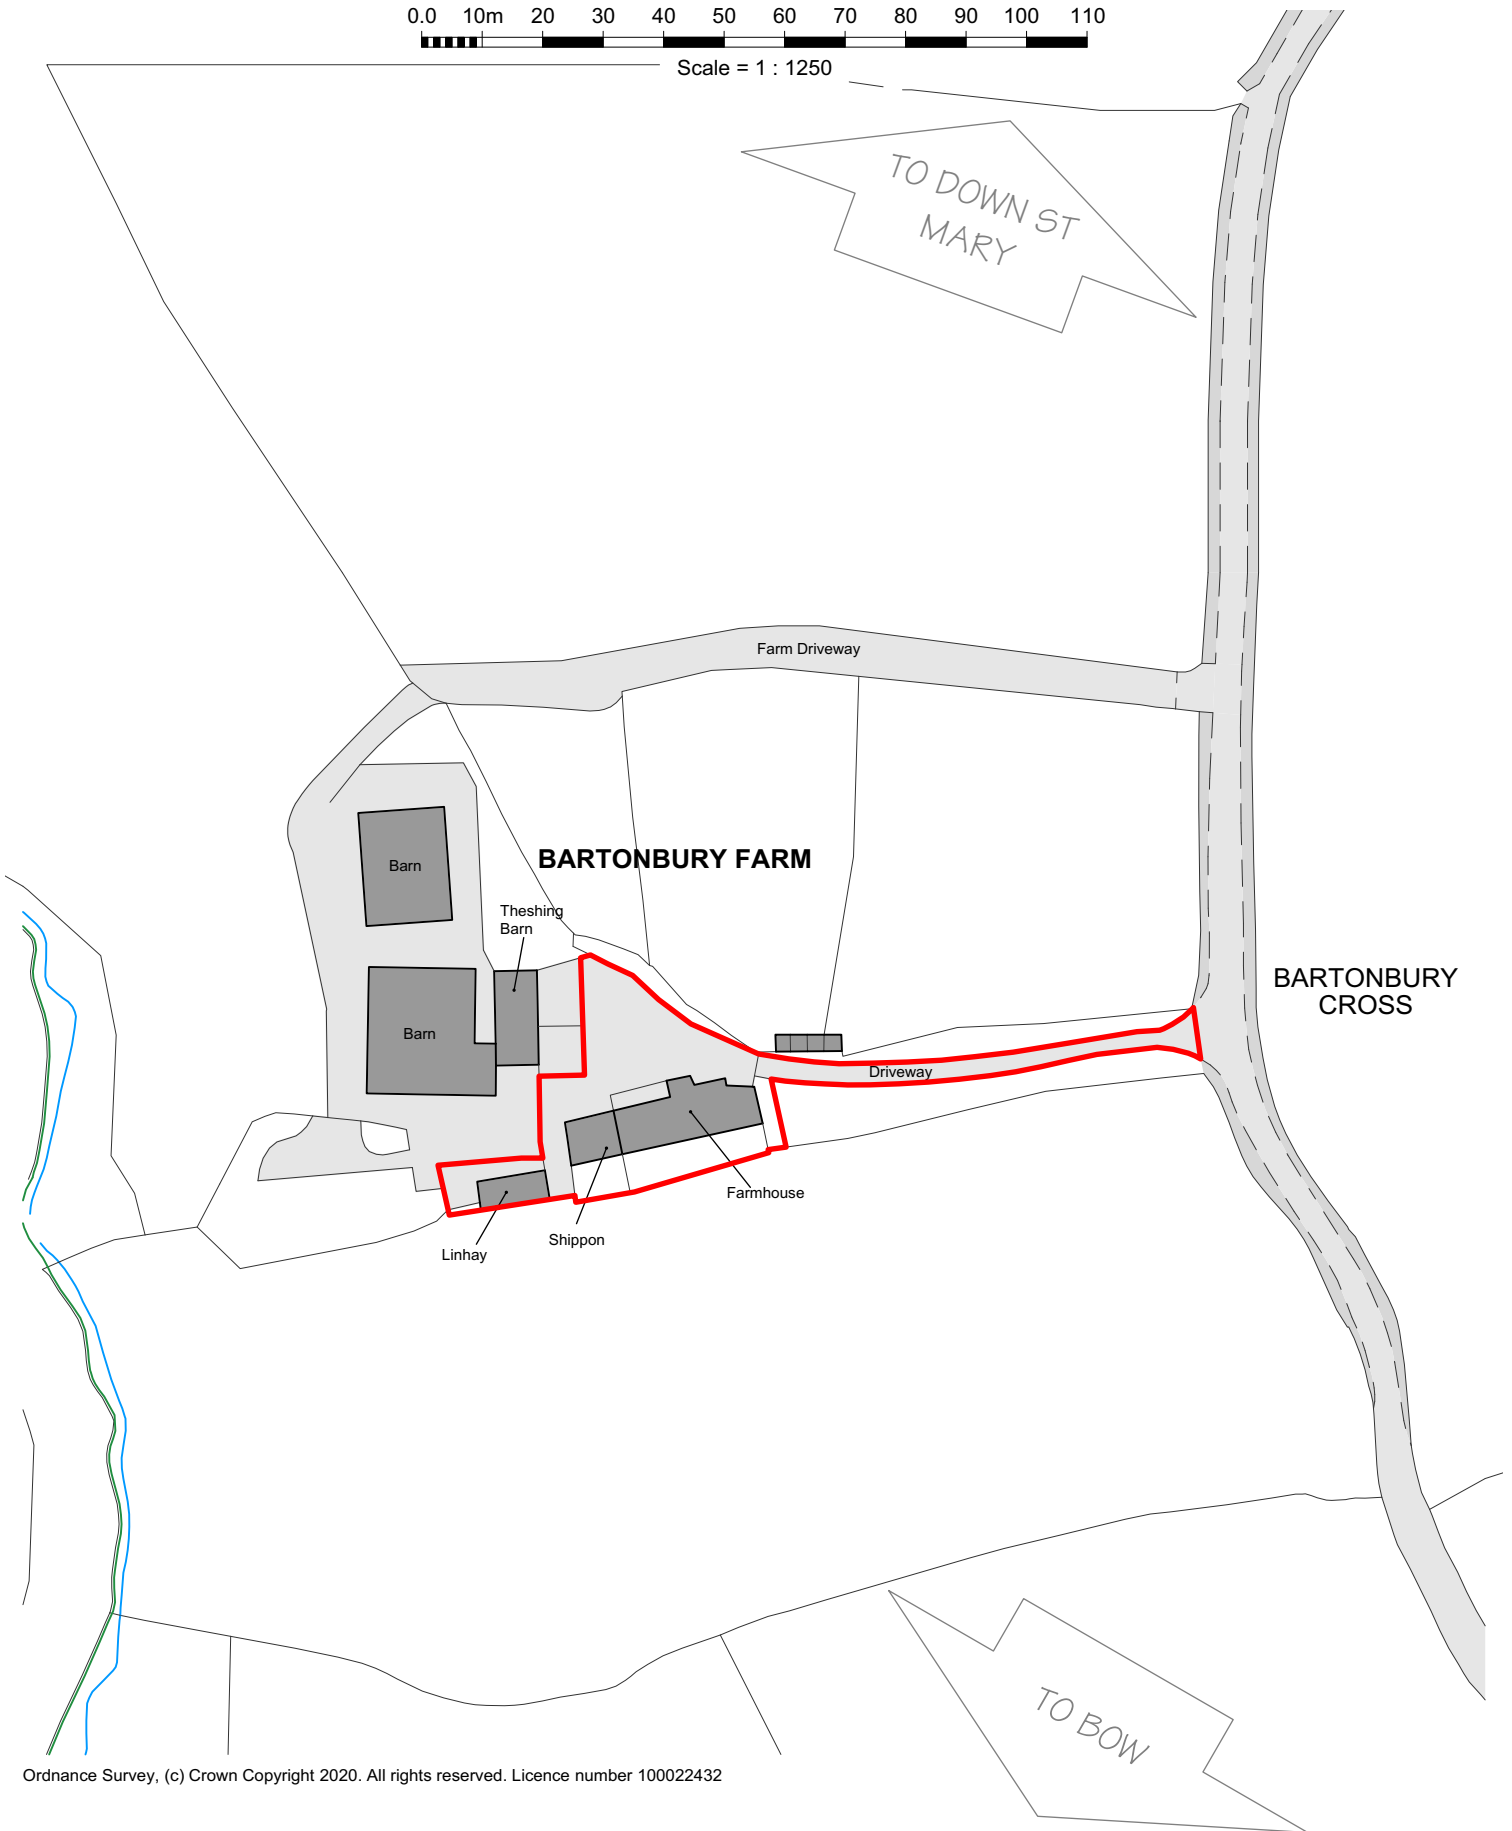

0.0 10m 20 30 40 50 60 70 80 90 100 110

Scale = 1 : 1250

Ordnance Survey, (c) Crown Copyright 2020. All rights reserved. Licence number 100022432

 JONATHAN RHIND·architects

The Old Rectory  
Shirwell Barnstaple  
Devon EX31 4JU  
01271 850416

© Do not scale from drawing. All dimensions to be checked on site.  
Discrepancies to be notified to the Architect.

**Bartonbury Farm,  
Down St Mary**

**LOCATION PLAN**

**Drawn: DB    Scale: 1:1250 @ A4**