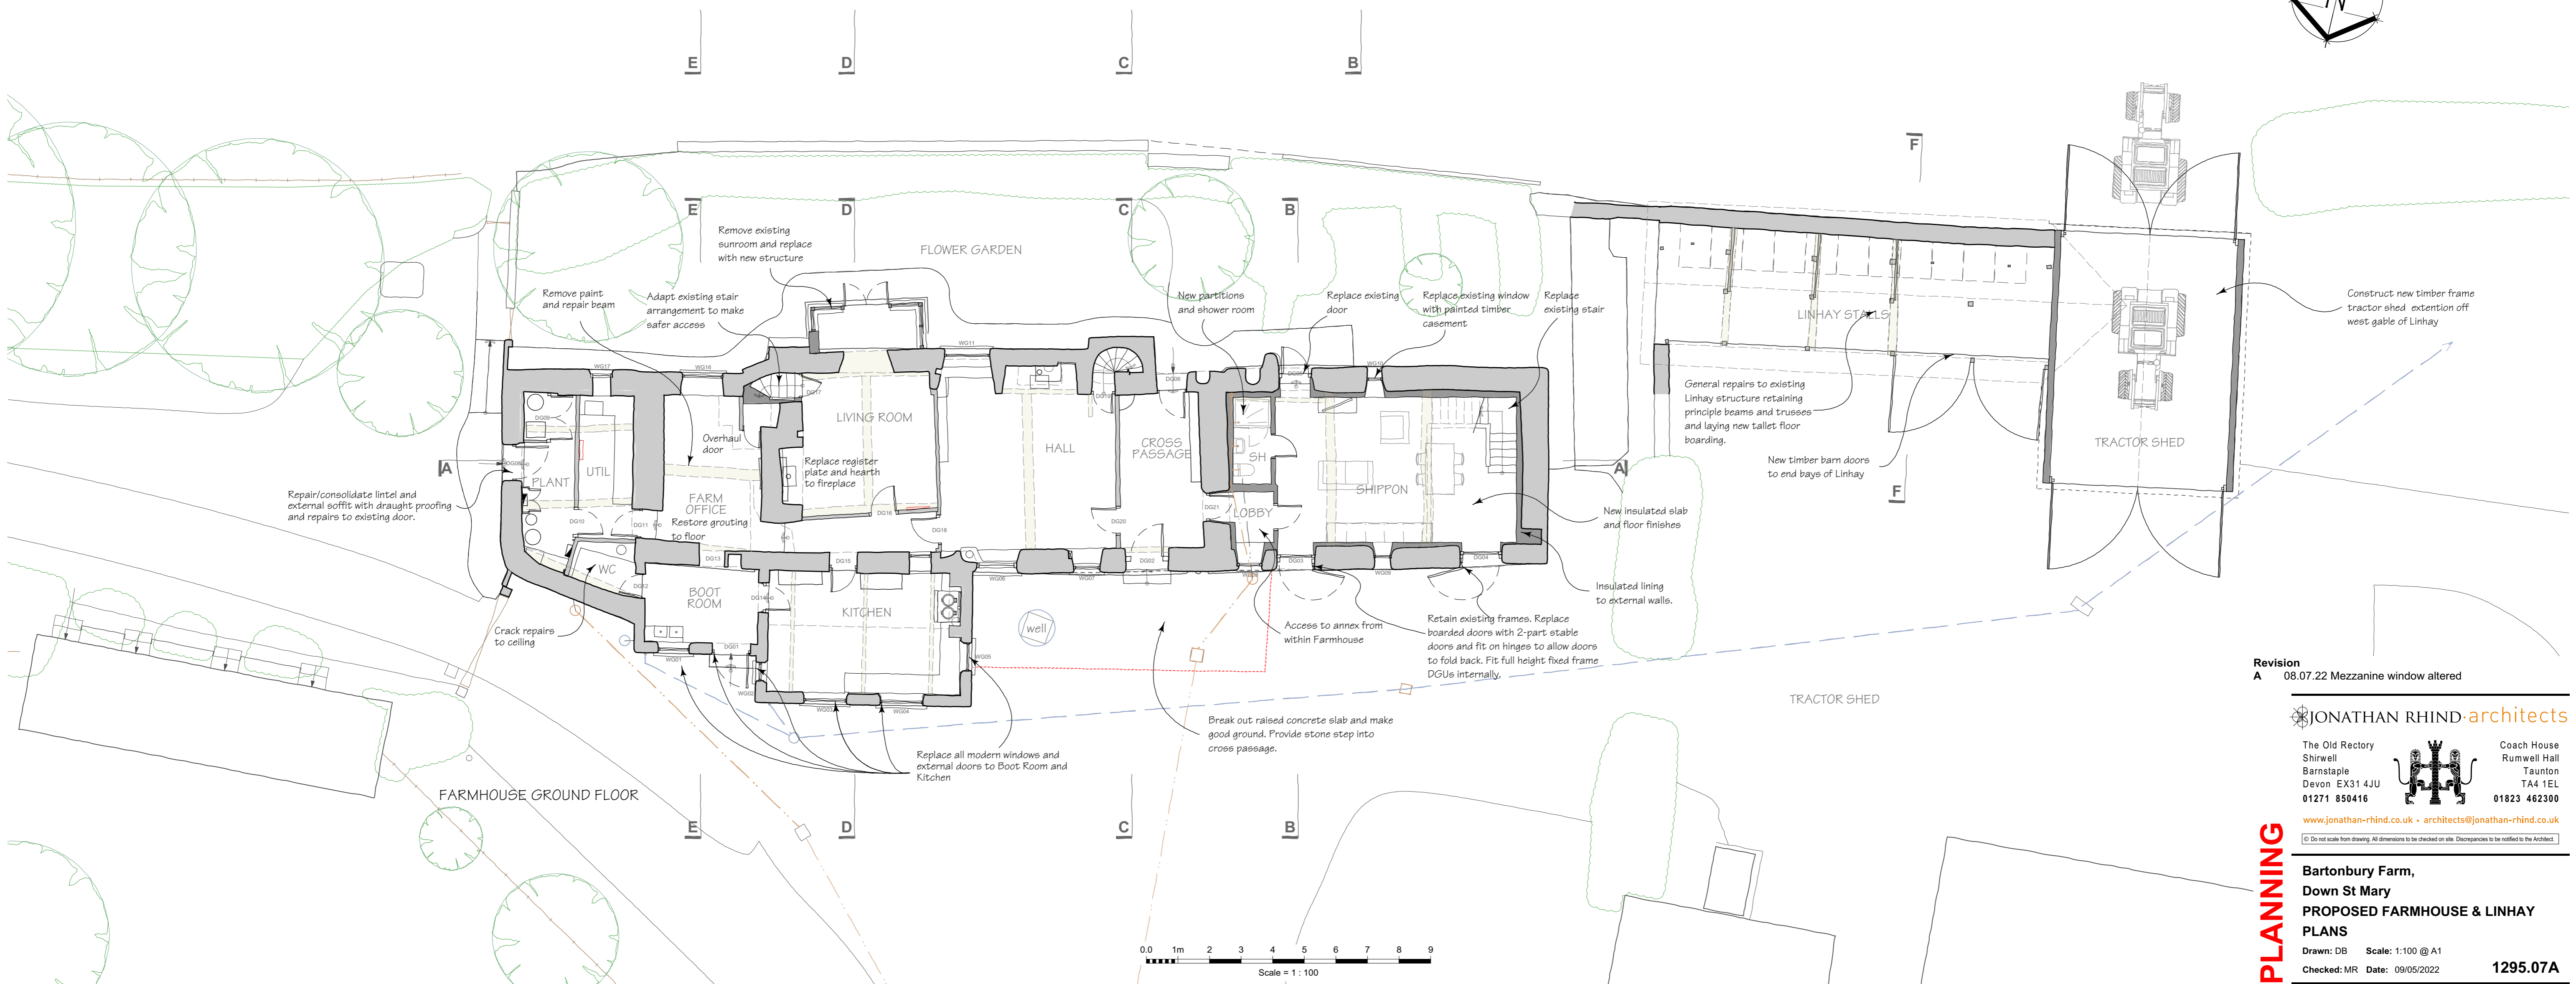

FARMHOUSE FIRST FLOOR

FARMHOUSE GROUND FLOOR

Revision
A 08.07.22 Mezzanine window altered

JONATHAN RHIND architects

The Old Rectory
Shirwell
Devon EX31 4JU
01271 850416

Coach House
Rumwell Hall
Taunton
TA4 1EL
01823 462300

PLANNING

**Bartonbury Farm,
Down St Mary
PROPOSED FARMHOUSE & LINHAY
PLANS**
Drawn: DB Scale: 1:100 @ A1
Checked: MR Date: 09/05/2022 **1295.07A**