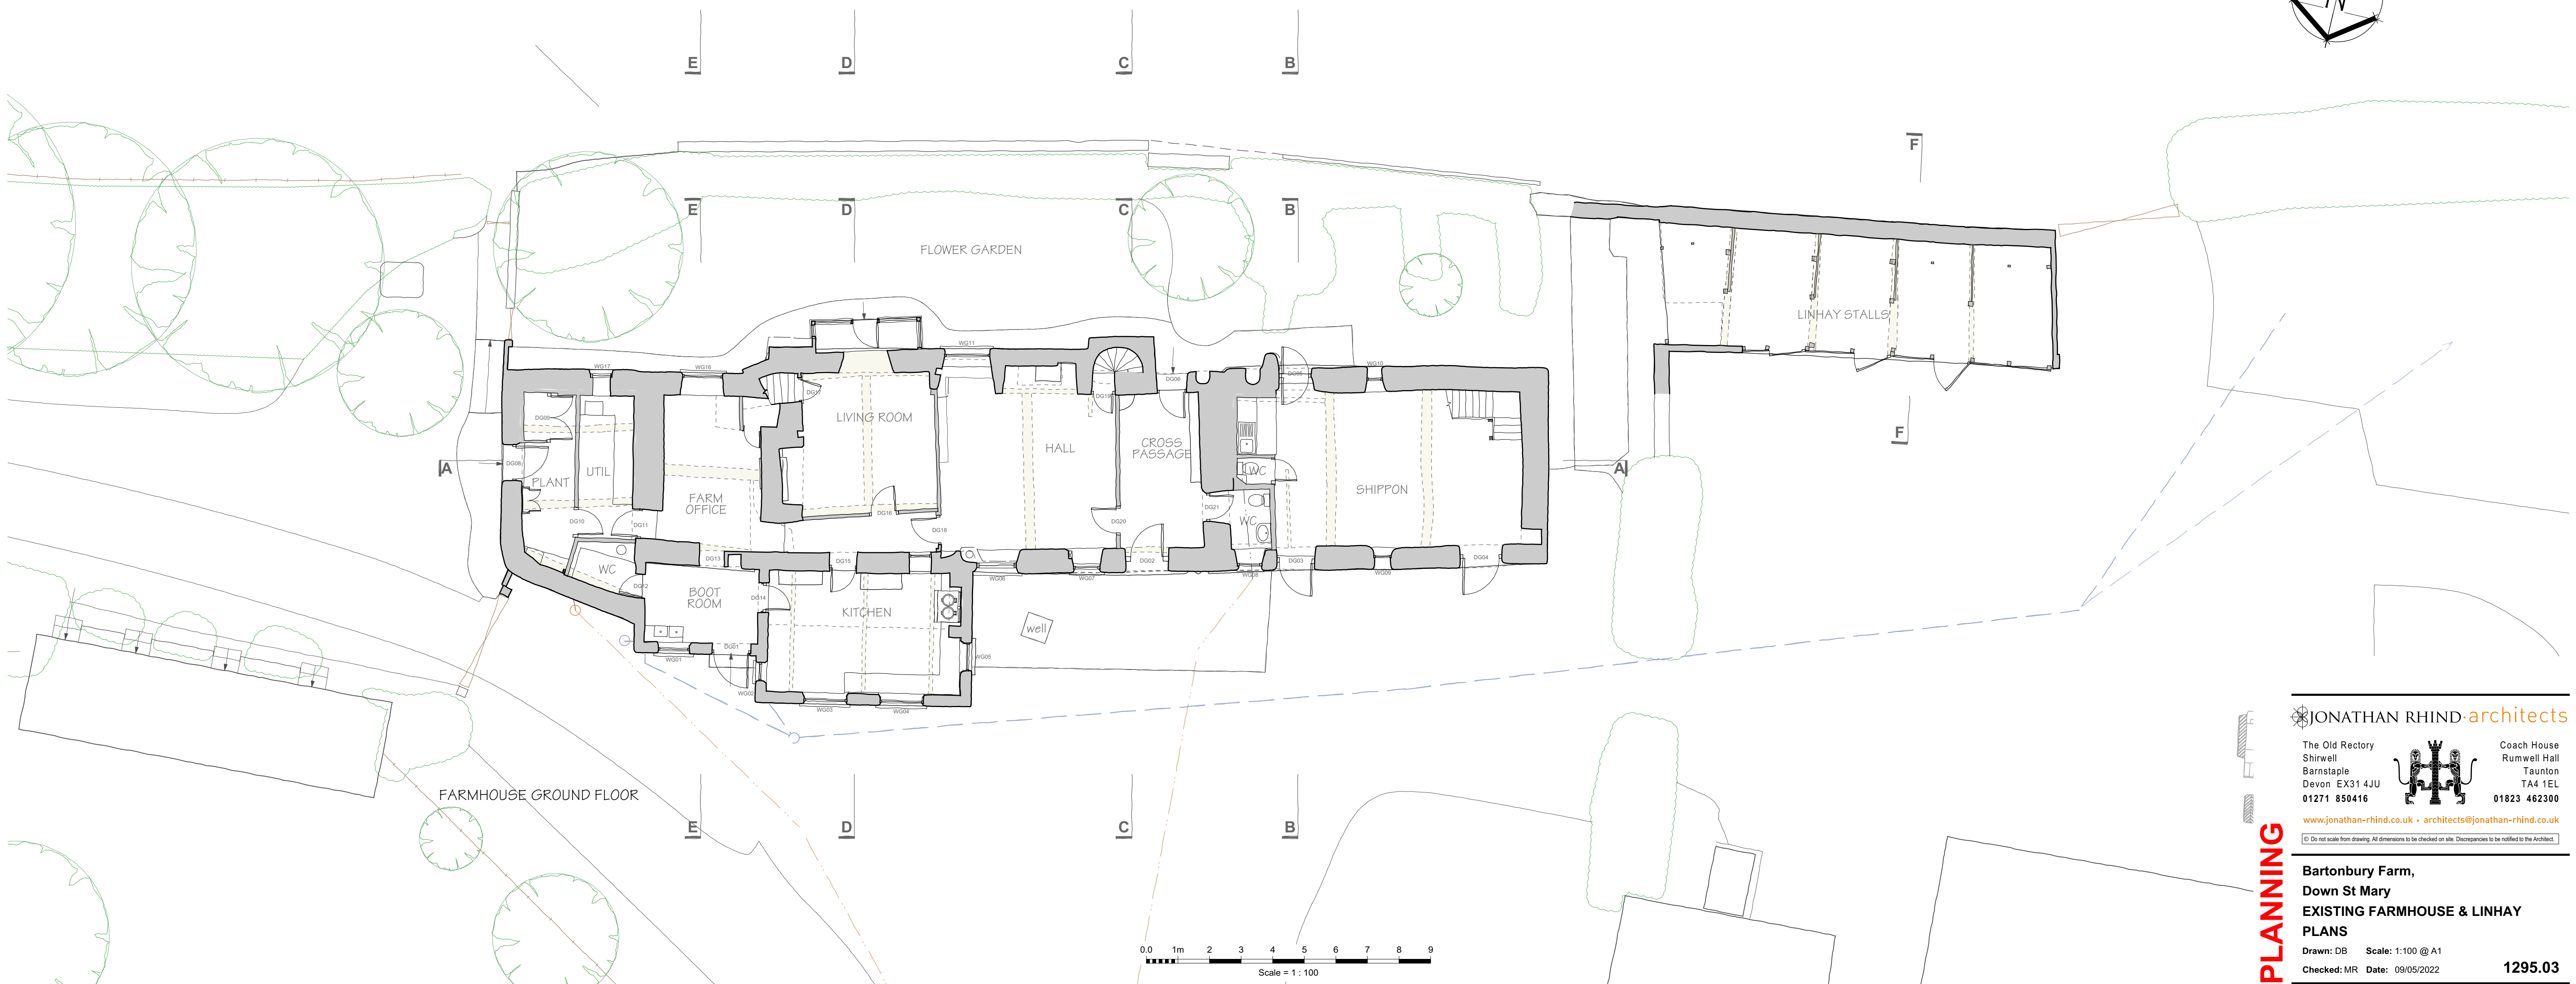

FARMHOUSE FIRST FLOOR

FARMHOUSE GROUND FLOOR

**JONATHAN RHIND architects**  
 The Old Rectory, Shirwell, Barnstaple, Devon EX31 4JU, 01271 850416  
 Coach House, Rumwell Hall, Taunton, TA4 1EL, 01823 462300  
[www.jonathan-rhind.co.uk](http://www.jonathan-rhind.co.uk) - [architects@jonathan-rhind.co.uk](mailto:architects@jonathan-rhind.co.uk)  
© Do not scale from drawing. All dimensions to be checked on site. Discrepancies to be notified to the Architect.

**PLANNING**  
**Bartonbury Farm,**  
**Down St Mary**  
**EXISTING FARMHOUSE & LINHAY**  
**PLANS**  
 Drawn: DB Scale: 1:100 @ A1  
 Checked: MR Date: 09/05/2022 **1295.03**