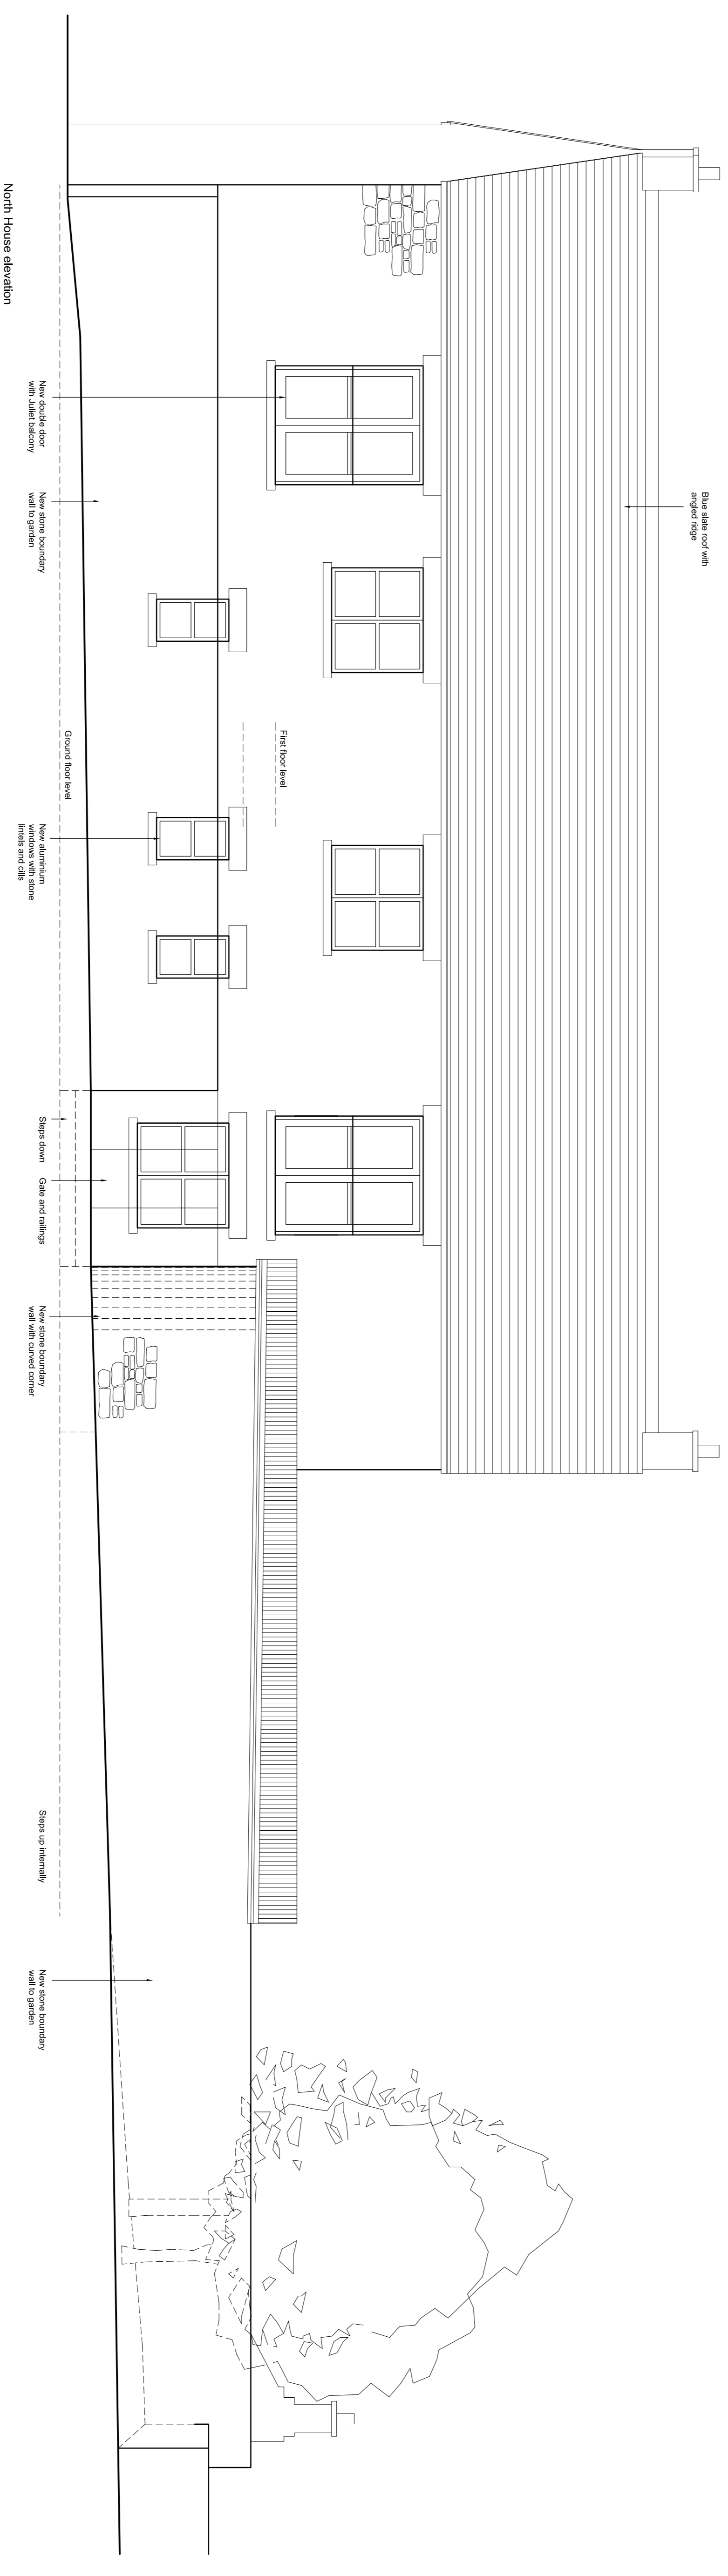

South House elevation

North House elevation

**dark
skies
design**

North Cross Park, Edensorville, Belmont Central, DC13 8JU
T: 01853 699 466

Project
Nelson Row, Middleton

Client
Mr & Mrs Carnell

Drawing no. 308/06
Proposed House elevations

Revision D:\010722 Hobby\room\roof changed
Scale 1:20 @ A1
Date June 2021

The drawings in this
document are the
property of Dark Skies
Design and should not
be reproduced or
transmitted in any
form or by any means
electronic, mechanical,
photocopying, recording,
or by any information
storage and retrieval
system, without the
written consent of
Dark Skies Design.