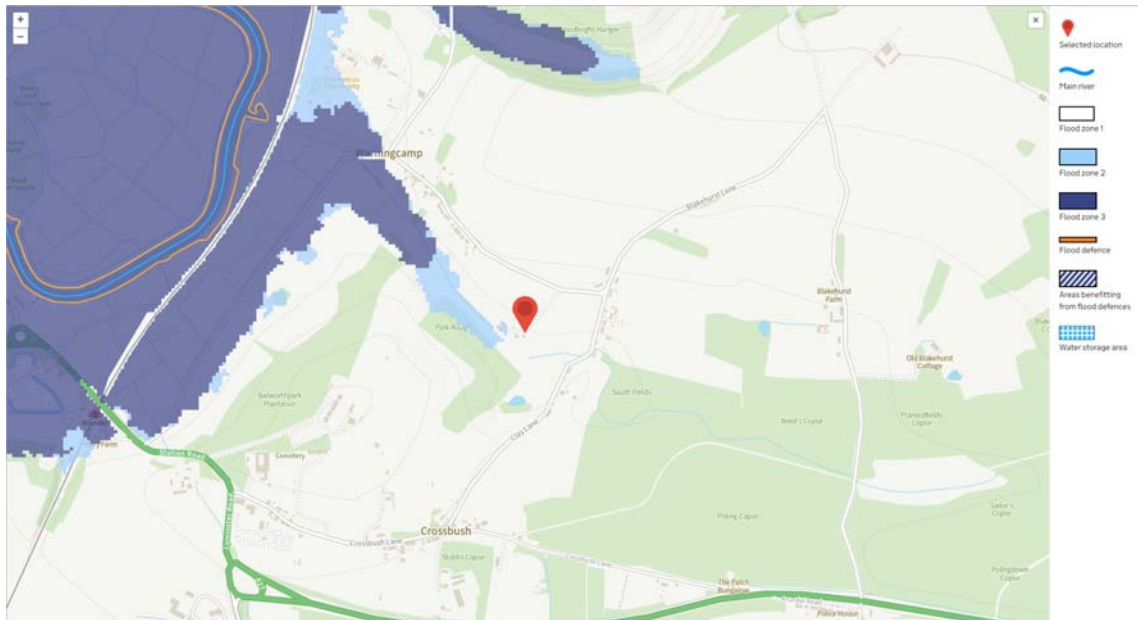

Windermere Warningcamp Arundel West Sussex BN18 9QL

Ref: 22223

## Flood Risk Assessment

EA Flood Map Extract

Summary:

The site lies within flood zone 1 (rivers and sea) and therefore within an area with a low probability of flooding.

The area of the site is less than 1Ha