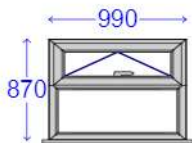

NORRIS INSTALLATIONS LTD

wefitupvc@gmail.com

Darryl Norris
07872926788

1	706 Casement	
O/A Sizes 990mm x 900mm (C11)		Specification

Colour	White
Cill colour	White
Frame (Head)	62mm Outer Frame (706)
Frame (Cill)	62mm Outer Frame (706)
Frame (Left jamb)	62mm Outer Frame (706)
Frame (Right jamb)	62mm Outer Frame (706)
Sash	75mm Chamfered T Sash (706)
Transom	69mm T/Z (706)
Cill	150mm Cill (706)
Add-on (Head)	-
Add-on (Cill)	-
Add-on (Left jamb)	-
Add-on (Right jamb)	-
Drainage	Concealed
Bead type	Contour Bead Black (706)
Open in/out	Open out
Handle	White Locking (Cas)
Gearing	DPL Shootbolt Espaa
Friction stay	Standard
Ventilator (Head)	-
Ventilator (Sash)	-
Ventilator (Frame)	-
Reinforcing rule	Normal Rules

Glazing Details & Apertures

Clr Plan Tough Arg : Black Warmedge Spa 28mm O/A
A1 A4

2	706 Casement	
O/A Sizes 990mm x 900mm (C11)		Specification

Colour	White
Cill colour	White
Frame (Head)	62mm Outer Frame (706)
Frame (Cill)	62mm Outer Frame (706)
Frame (Left jamb)	62mm Outer Frame (706)
Frame (Right jamb)	62mm Outer Frame (706)
Sash	75mm Chamfered T Sash (706)
Transom	69mm T/Z (706)
Cill	150mm Cill (706)
Add-on (Head)	-
Add-on (Cill)	-
Add-on (Left jamb)	-
Add-on (Right jamb)	-
Drainage	Concealed
Bead type	Contour Bead Black (706)
Open in/out	Open out
Handle	White Locking (Cas)
Gearing	DPL Shootbolt Espaa
Friction stay	Standard
Ventilator (Head)	-
Ventilator (Sash)	-
Ventilator (Frame)	-
Reinforcing rule	Normal Rules