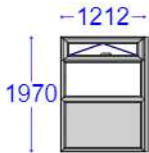

3 706 Single Door	1 of 2 of Multi-segment
O/A Sizes 967mm x 1970mm (Style FF)	Specification

Colour	White
Frame (Head)	72mm Universal Outer (706)
Frame (Cill)	52mm Outer Frame (706)
Frame (Left jamb)	72mm Universal Outer (706)
Frame (Right jamb)	72mm Universal Outer (706)
Sash	105mm Z/T Sash (706)
Threshold	-
Stormguard Ramp	Ramp (NO)
Sash drip bar	Rehau Weather Rail
Add-on (Head)	-
Add-on (Cill)	-
Add-on (Left jamb)	45mm Extension (706)
Add-on (Right jamb)	-
Drainage	Concealed
Bead type	Contour Bead Black (706)
Door lock	Stable Door Lock
Cylinder	Standard (706)
Open in/out	Open in
Handle	White Lever/Lever
Ventilator (Head)	-
Ventilator (Sash)	-
Ventilator (Frame)	-
Door hinge	White
Reinforcing rule	Normal Rules
Handle Blanking Plate	-

Glazing Details & Apertures

Clr Plan Tough Arg : Black Warmedge Spa 28mm O/A
A1

Panel Details & Apertures

Feature 1/2 Panel / White
A6 -

4 706 Casement	2 of 2 of Multi-segment
O/A Sizes 1257mm x 1970mm (C113)	Specification