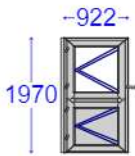

NORRIS INSTALLATIONS LTD

wefitupvc@gmail.com

Darryl Norris
07872926788

1	706 Casement	
O/A Sizes 990mm x 900mm (C11)		Specification

Colour	White
Cill colour	White
Frame (Head)	62mm Outer Frame (706)
Frame (Cill)	62mm Outer Frame (706)
Frame (Left jamb)	62mm Outer Frame (706)
Frame (Right jamb)	62mm Outer Frame (706)
Sash	75mm Chamfered T Sash (706)
Transom	69mm T/Z (706)
Cill	150mm Cill (706)
Add-on (Head)	-
Add-on (Cill)	-
Add-on (Left jamb)	-
Add-on (Right jamb)	-
Drainage	Concealed
Bead type	Contour Bead Black (706)
Open in/out	Open out
Handle	White Locking (Cas)
Gearing	DPL Shootbolt Espaa
Friction stay	Standard
Ventilator (Head)	-
Ventilator (Sash)	-
Ventilator (Frame)	-
Reinforcing rule	Normal Rules

Glazing Details & Apertures

Clr Plan Tough Arg : Black Warmedge Spa 28mm O/A
A1 A4

706 Coupled	
-------------	--

2240 x 2000

Specification

Colour	White
Cill colour	White
Cill	150mm Cill (706)
Drainage	Concealed
Reinforcing rule	Normal Rules

3 706 Single Door	1 of 2 of Multi-segment
O/A Sizes 967mm x 1970mm (Style FF)	Specification

Colour	White
Frame (Head)	72mm Universal Outer (706)
Frame (Cill)	52mm Outer Frame (706)
Frame (Left jamb)	72mm Universal Outer (706)
Frame (Right jamb)	72mm Universal Outer (706)
Sash	105mm Z/T Sash (706)
Threshold	-
Stormguard Ramp	Ramp (NO)
Sash drip bar	Rehau Weather Rail
Add-on (Head)	-
Add-on (Cill)	-
Add-on (Left jamb)	45mm Extension (706)
Add-on (Right jamb)	-
Drainage	Concealed
Bead type	Contour Bead Black (706)
Door lock	Stable Door Lock
Cylinder	Standard (706)
Open in/out	Open in
Handle	White Lever/Lever
Ventilator (Head)	-
Ventilator (Sash)	-
Ventilator (Frame)	-
Door hinge	White
Reinforcing rule	Normal Rules
Handle Blanking Plate	-

Glazing Details & Apertures

Clr Plan Tough Arg : Black Warmedge Spa 28mm O/A
A1

Panel Details & Apertures

Feature 1/2 Panel / White
A6 -

4 706 Casement	2 of 2 of Multi-segment
O/A Sizes 1257mm x 1970mm (C113)	Specification