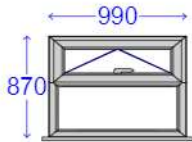

NORRIS INSTALLATIONS LTD

wefitupvc@gmail.com

Darryl Norris
07872926788

1	706 Casement	
O/A Sizes 990mm x 900mm (C11)		Specification

Colour	White
Cill colour	White
Frame (Head)	62mm Outer Frame (706)
Frame (Cill)	62mm Outer Frame (706)
Frame (Left jamb)	62mm Outer Frame (706)
Frame (Right jamb)	62mm Outer Frame (706)
Sash	75mm Chamfered T Sash (706)
Transom	69mm T/Z (706)
Cill	150mm Cill (706)
Add-on (Head)	-
Add-on (Cill)	-
Add-on (Left jamb)	-
Add-on (Right jamb)	-
Drainage	Concealed
Bead type	Contour Bead Black (706)
Open in/out	Open out
Handle	White Locking (Cas)
Gearing	DPL Shootbolt Espaa
Friction stay	Standard
Ventilator (Head)	-
Ventilator (Sash)	-
Ventilator (Frame)	-
Reinforcing rule	Normal Rules

Glazing Details & Apertures

Clr Plan Tough Arg : Black Warmedge Spa 28mm O/A
A1 A4

2	706 Casement	
O/A Sizes 990mm x 900mm (C11)		Specification

Colour	White
Cill colour	White
Frame (Head)	62mm Outer Frame (706)
Frame (Cill)	62mm Outer Frame (706)
Frame (Left jamb)	62mm Outer Frame (706)
Frame (Right jamb)	62mm Outer Frame (706)
Sash	75mm Chamfered T Sash (706)
Transom	69mm T/Z (706)
Cill	150mm Cill (706)
Add-on (Head)	-
Add-on (Cill)	-
Add-on (Left jamb)	-
Add-on (Right jamb)	-
Drainage	Concealed
Bead type	Contour Bead Black (706)
Open in/out	Open out
Handle	White Locking (Cas)
Gearing	DPL Shootbolt Espaa
Friction stay	Standard
Ventilator (Head)	-
Ventilator (Sash)	-
Ventilator (Frame)	-
Reinforcing rule	Normal Rules